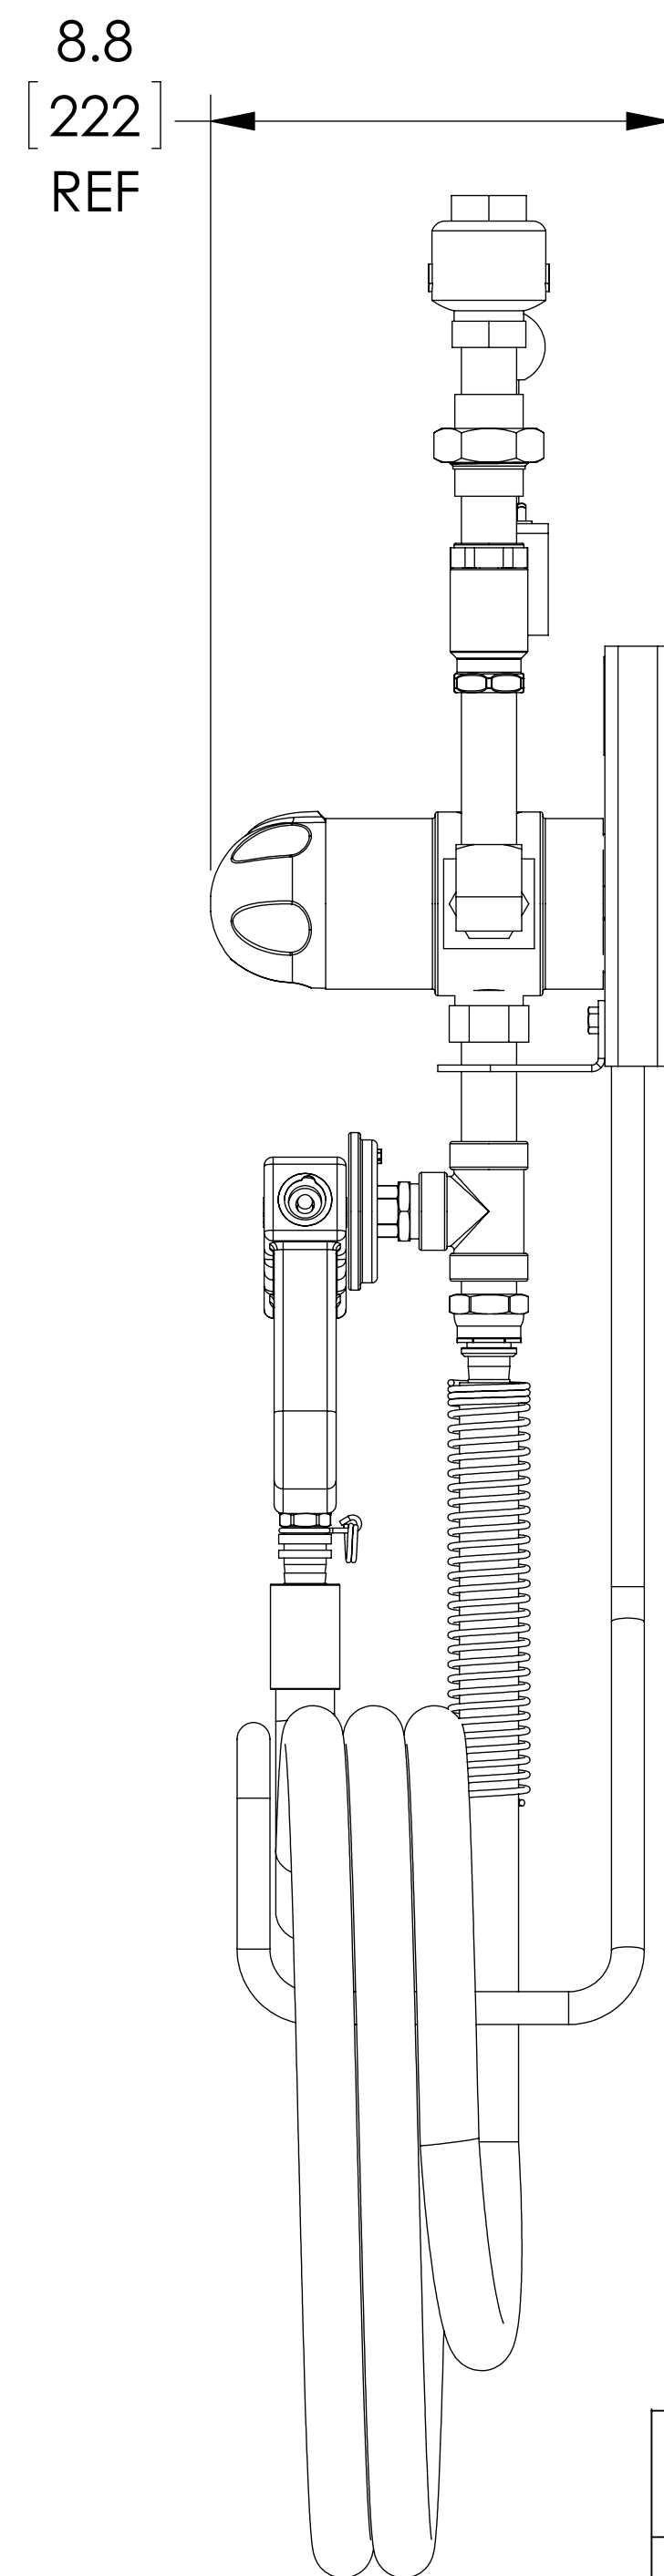

ITEM	MATERIAL
MIXING VALVE BODY	BRASS
COMPONENTS	NICKEL PLATED
BACKPLATE / RACK	STAINLESS STEEL
HOSE	YELLOW (190F[88C])
NOZZLE	STAINLESS STEEL
LOCATION	CONNECTION
COLD WATER IN CONNECTION	3/4" NPT
HOT WATER IN CONNECTION	3/4" NPT
OUTLET	3/4" NPT

DO NOT SCALE DRAWING	
TOLERANCES UNLESS OTHERWISE SPECIFIED	
DIMENSIONING ENGLISH [mm]	
FRACTIONAL ± 1/64	
ANGULAR: ± 2	
DECIMAL	IN. MM
.XXX ± .005	.010
.XX ± .015	.10
.X	.3

NAME	DATE
DRAWN	CFG
RELEASED	