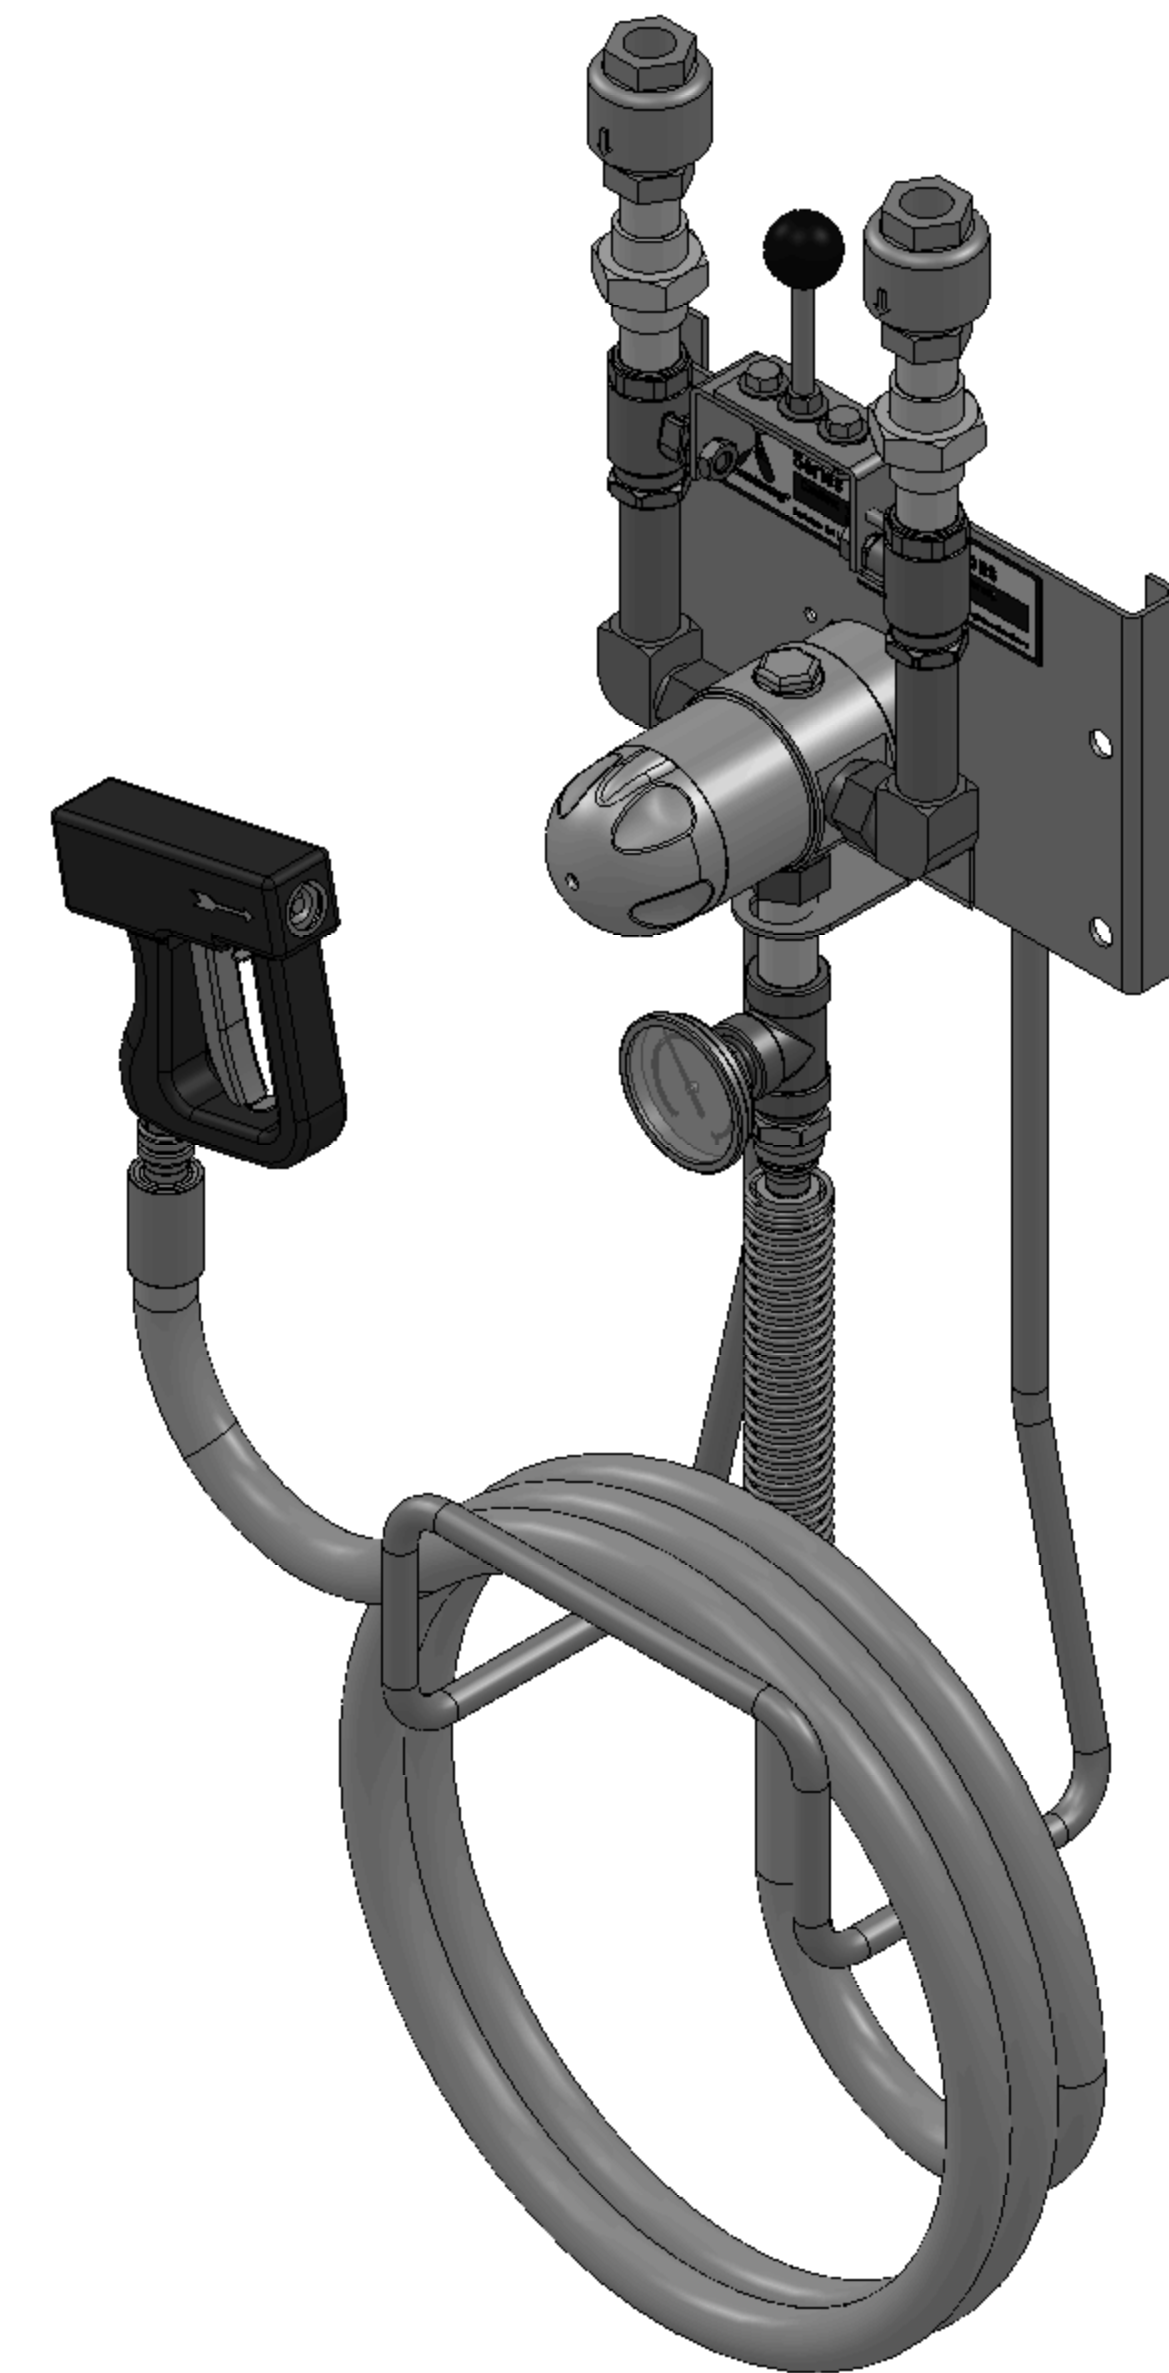

ITEM	MATERIAL
MIXING VALVE BODY	BRASS
COMPONENTS	NICKEL PLATED
BACKPLATE / RACK	STAINLESS STEEL
HOSE	YELLOW (190F[88C])
NOZZLE	STAINLESS STEEL
LOCATION	CONNECTION
COLD WATER IN CONNECTION	3/4" NPT
HOT WATER IN CONNECTION	3/4" NPT
OUTLET	3/4" NPT

DO NOT SCALE DRAWING	
TOLERANCES UNLESS OTHERWISE SPECIFIED	
DIMENSIONING ENGLISH [mm]	
FRACTIONAL ± 1/64	
ANGULAR: ± 2	
DECIMAL	IN. MM
.XXX ± .005	.010
.XX ± .015	.10
.X	.3

NAME	DATE
DRAWN	CFG
RELEASED	