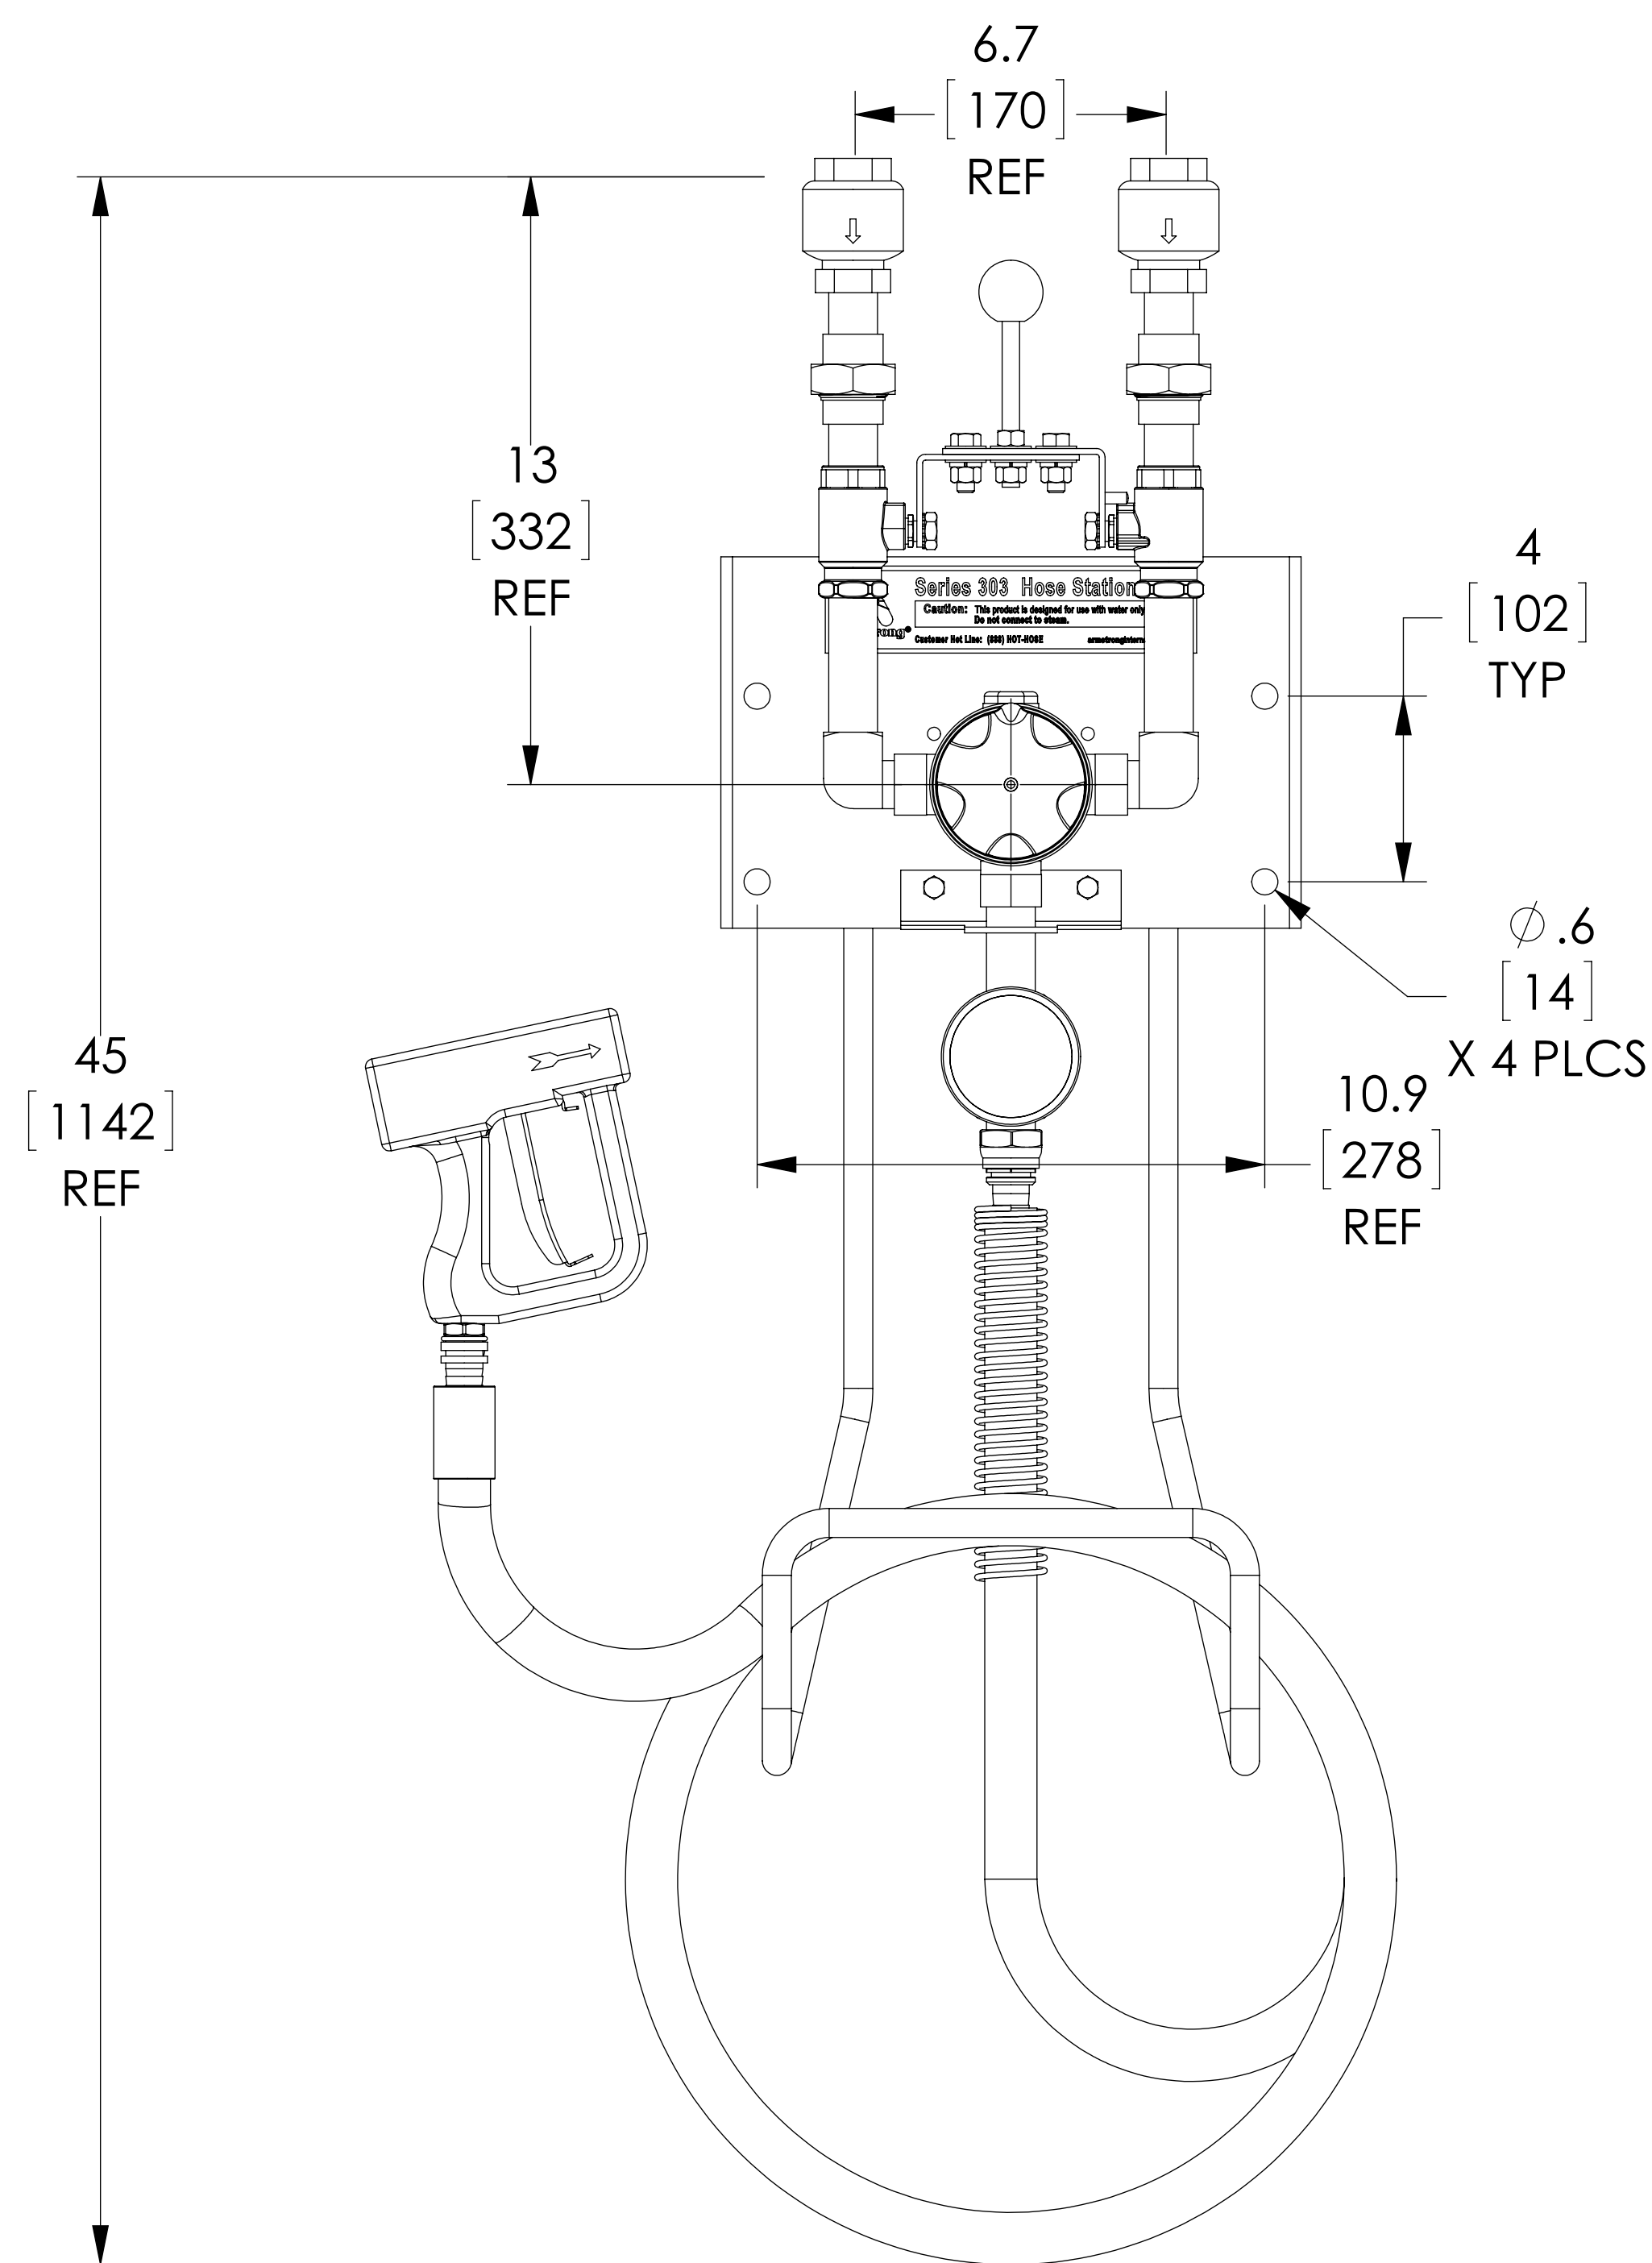

ITEM	MATERIAL
MIXING VALVE BODY	BRASS
COMPONENTS	NICKEL PLATED
BACKPLATE / RACK	STAINLESS STEEL
HOSE	YELLOW (190F[88C])
NOZZLE	STAINLESS STEEL
LOCATION	CONNECTION
COLD WATER IN CONNECTION	3/4" NPT
HOT WATER IN CONNECTION	3/4" NPT
OUTLET	3/4" NPT

DO NOT SCALE DRAWING	
TOLERANCES UNLESS OTHERWISE SPECIFIED	
DIMENSIONING ENGLISH [mm]	
FRACTIONAL ± 1/64	
ANGULAR: ± 2	
DECIMAL	IN. MM
.XXX ± .005	.010
.XX ± .015	.10
.X	.3

NAME	DATE
DRAWN	CFG
RELEASED	

<b>ARMSTRONG INTERNATIONAL</b> Copyright © 2010 ARMSTRONG INTERNATIONAL, INC.	
<b>3033S 3/4 NPT BRS PREMIUM W/HOSE RACK</b> <b>YEL HOSE 25 FT TRIGGERGUARD SS</b>	
C-055909	
MATERIAL	SHEET 1 OF 1
REV	DWG. D26919