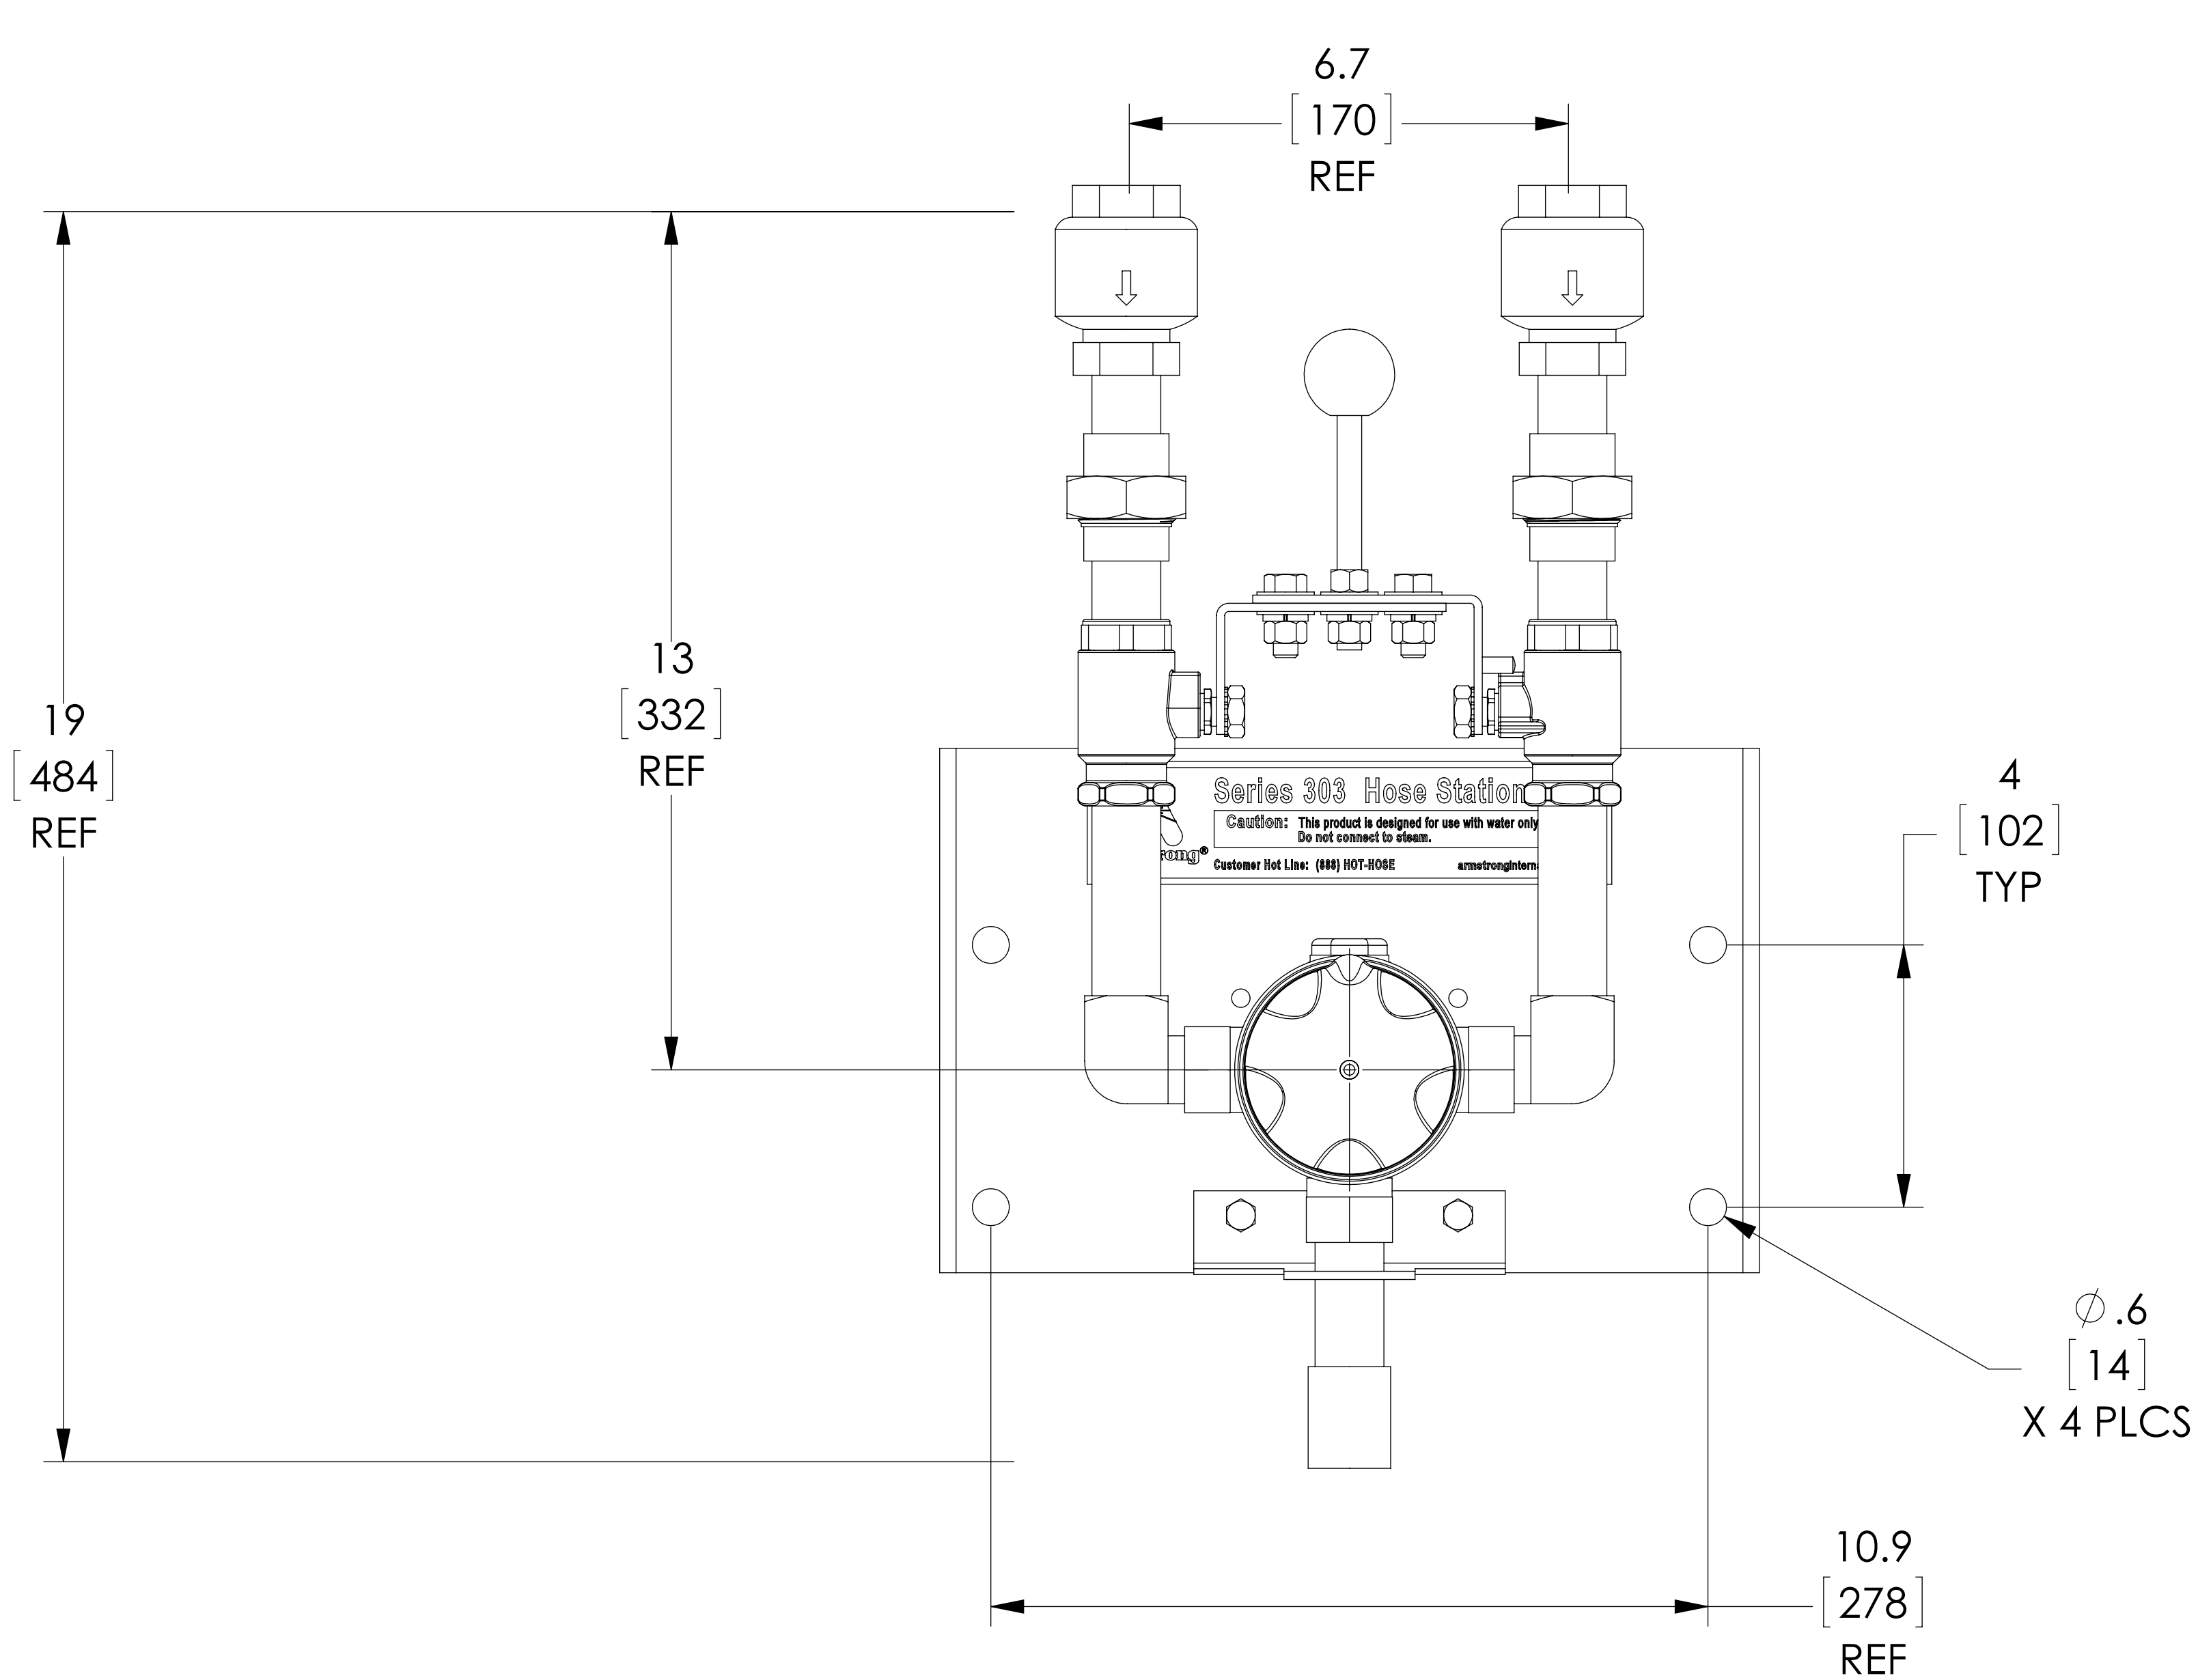

ITEM	MATERIAL
MIXING VALVE BODY	BRASS
COMPONENTS	NICKEL PLATED
BACKPLATE / RACK	STAINLESS STEEL
HOSE	N/A
NOZZLE	N/A
LOCATION	CONNECTION
COLD WATER IN CONNECTION	3/4" NPT
HOT WATER IN CONNECTION	3/4" NPT
OUTLET	3/4" NPT

DO NOT SCALE DRAWING			
TOLERANCES UNLESS OTHERWISE SPECIFIED			
DIMENSIONING ENGLISH [mm]			
FRACTIONAL ± 1/64			
ANGULAR: ± 2			
DECIMAL	.XXX ± .005	IN.	MM
	.XX ± .015		.10
	.X ± .03		.3

		NAME	DATE
		CFG	
RELEASED			

<b>ARMSTRONG INTERNATIONAL</b> Copyright © 2010 ARMSTRONG INTERNATIONAL, INC.	
<b>3031S 3/4 NPT BRS PREMIUM</b>	
C-055906	
MATERIAL	SHEET 1 OF 1
REV	DWG. D26917