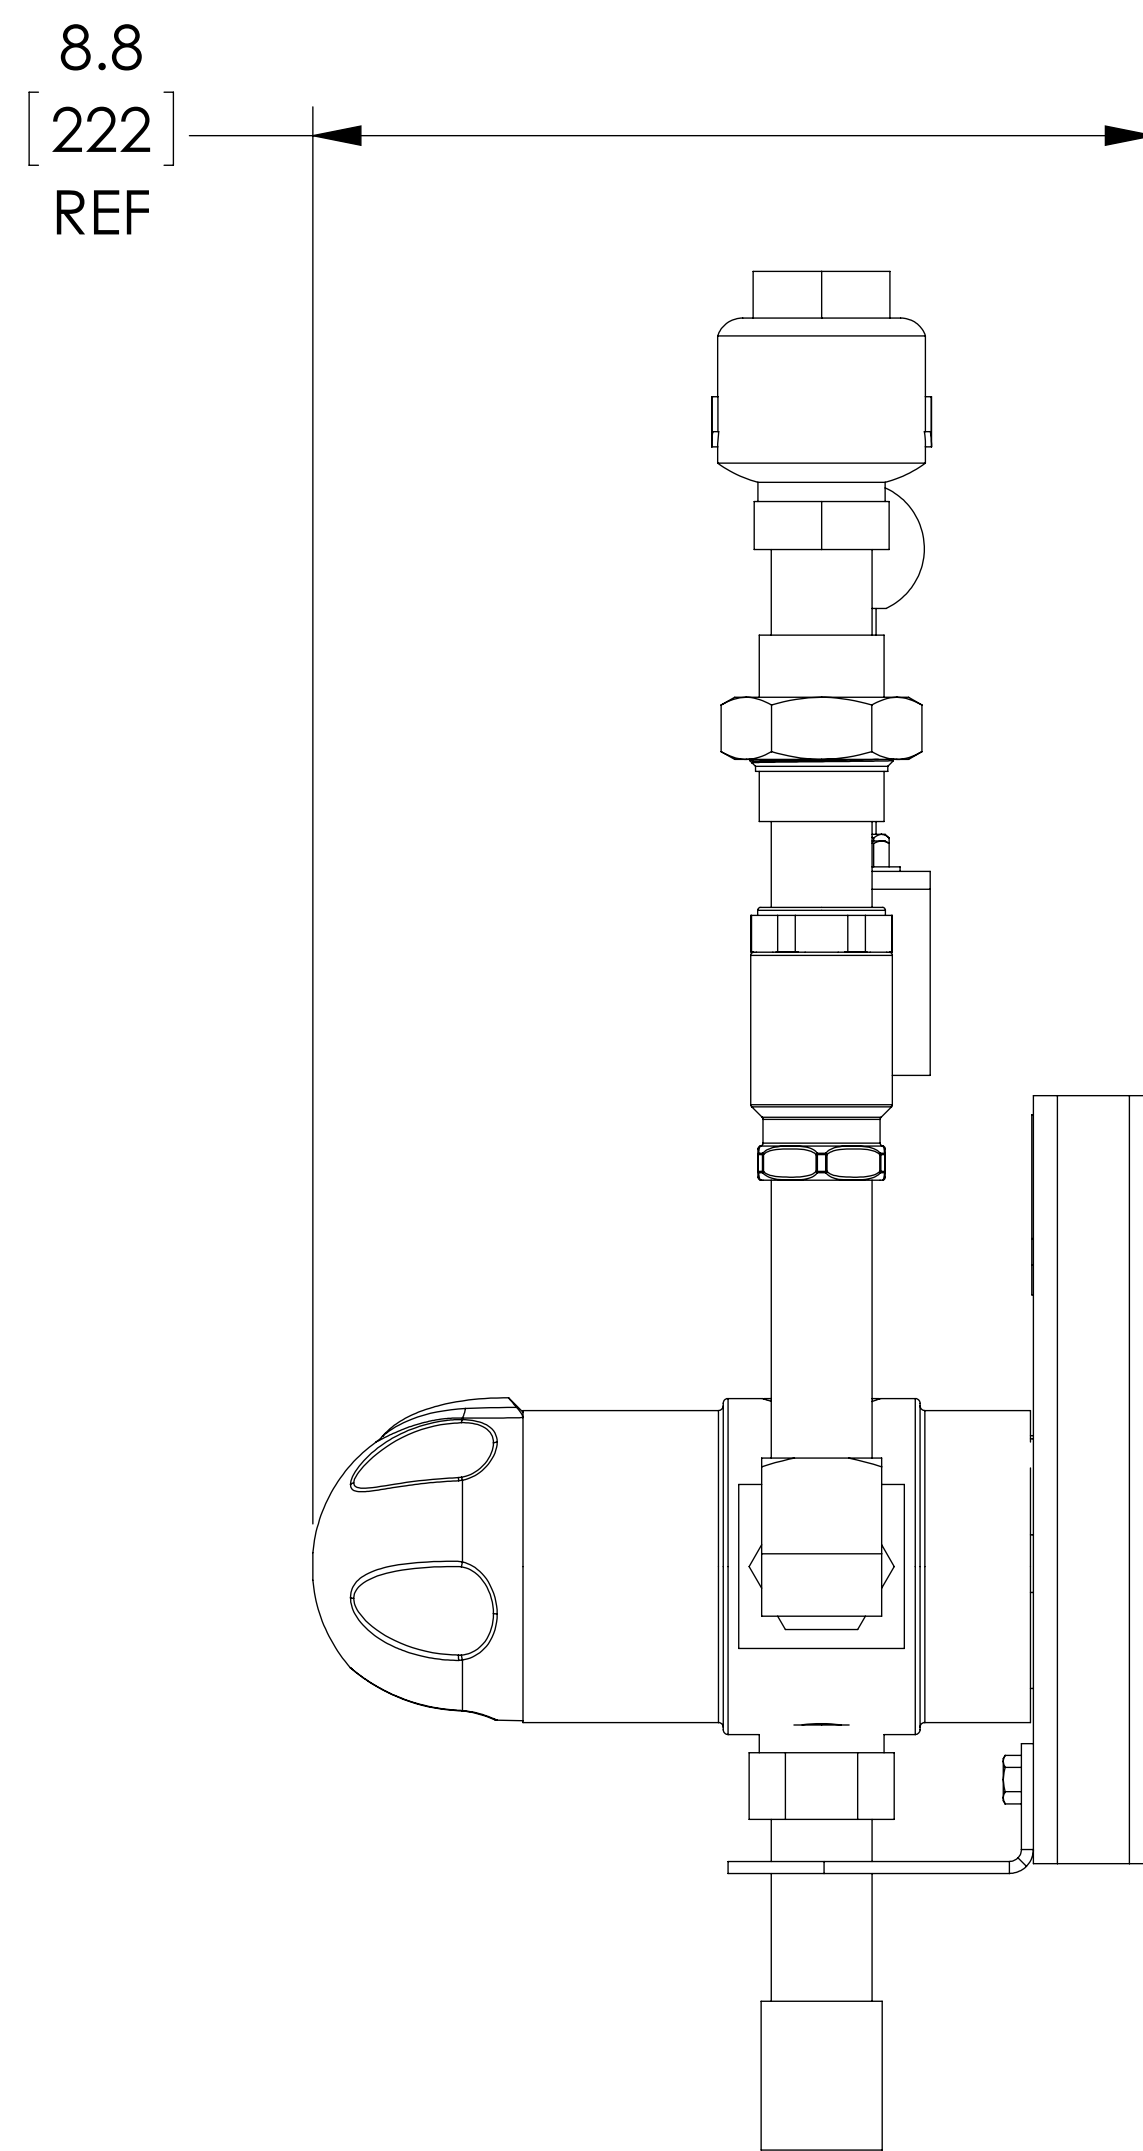

ITEM	MATERIAL
MIXING VALVE BODY	BRASS
COMPONENTS	NICKEL PLATED
BACKPLATE / RACK	STAINLESS STEEL
HOSE	N/A
NOZZLE	N/A
LOCATION	CONNECTION
COLD WATER IN CONNECTION	3/4" NPT
HOT WATER IN CONNECTION	3/4" NPT
OUTLET	3/4" NPT

DO NOT SCALE DRAWING			
TOLERANCES UNLESS OTHERWISE SPECIFIED			
DIMENSIONING ENGLISH [mm]			
FRACTIONAL ± 1/64			
ANGULAR: ± 2			
DECIMAL	.XXX ± .005	IN.	MM
	.XX ± .015		.10
	.X ± .03		.3

		NAME	DATE
		CFG	
RELEASED			

<b>ARMSTRONG INTERNATIONAL</b> Copyright © 2010 ARMSTRONG INTERNATIONAL, INC.	
<b>3031S 3/4 NPT BRS PREMIUM</b>	
C-055906	
MATERIAL	SHEET 1 OF 1
REV	DWG. D26917