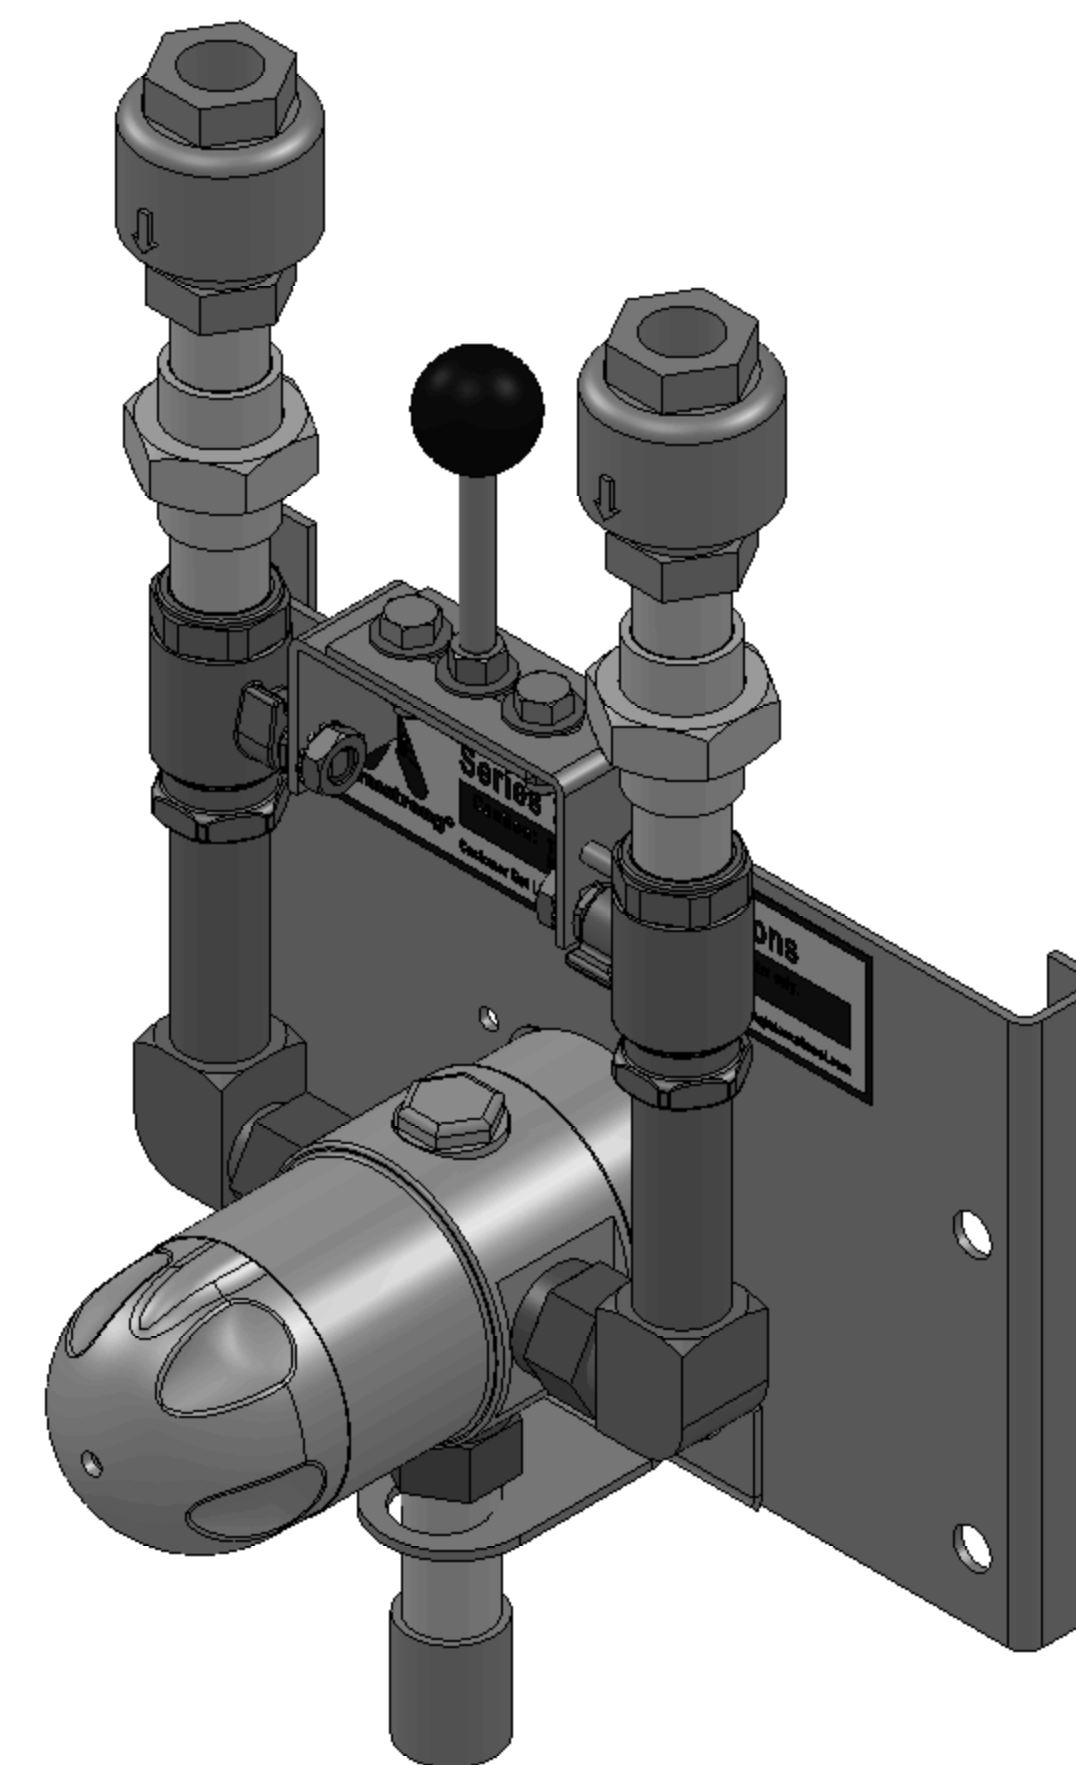

ITEM	MATERIAL
MIXING VALVE BODY	BRASS
COMPONENTS	NICKEL PLATED
BACKPLATE / RACK	STAINLESS STEEL
HOSE	N/A
NOZZLE	N/A
LOCATION	CONNECTION
COLD WATER IN CONNECTION	3/4" NPT
HOT WATER IN CONNECTION	3/4" NPT
OUTLET	3/4" NPT

DO NOT SCALE DRAWING			
TOLERANCES UNLESS OTHERWISE SPECIFIED			
DIMENSIONING ENGLISH [mm]			
FRACTIONAL ± 1/64			
ANGULAR: ± 2			
DECIMAL	.XXX ± .005	IN.	MM
	.XX ± .015		.10
	.X ± .03		.3

		NAME	DATE
		CFG	
RELEASED			

<b>ARMSTRONG INTERNATIONAL</b> Copyright © 2010 ARMSTRONG INTERNATIONAL, INC.	
<b>3031S 3/4 NPT BRS PREMIUM</b>	
C-055906	
MATERIAL	SHEET 1 OF 1
REV	DWG. D26917