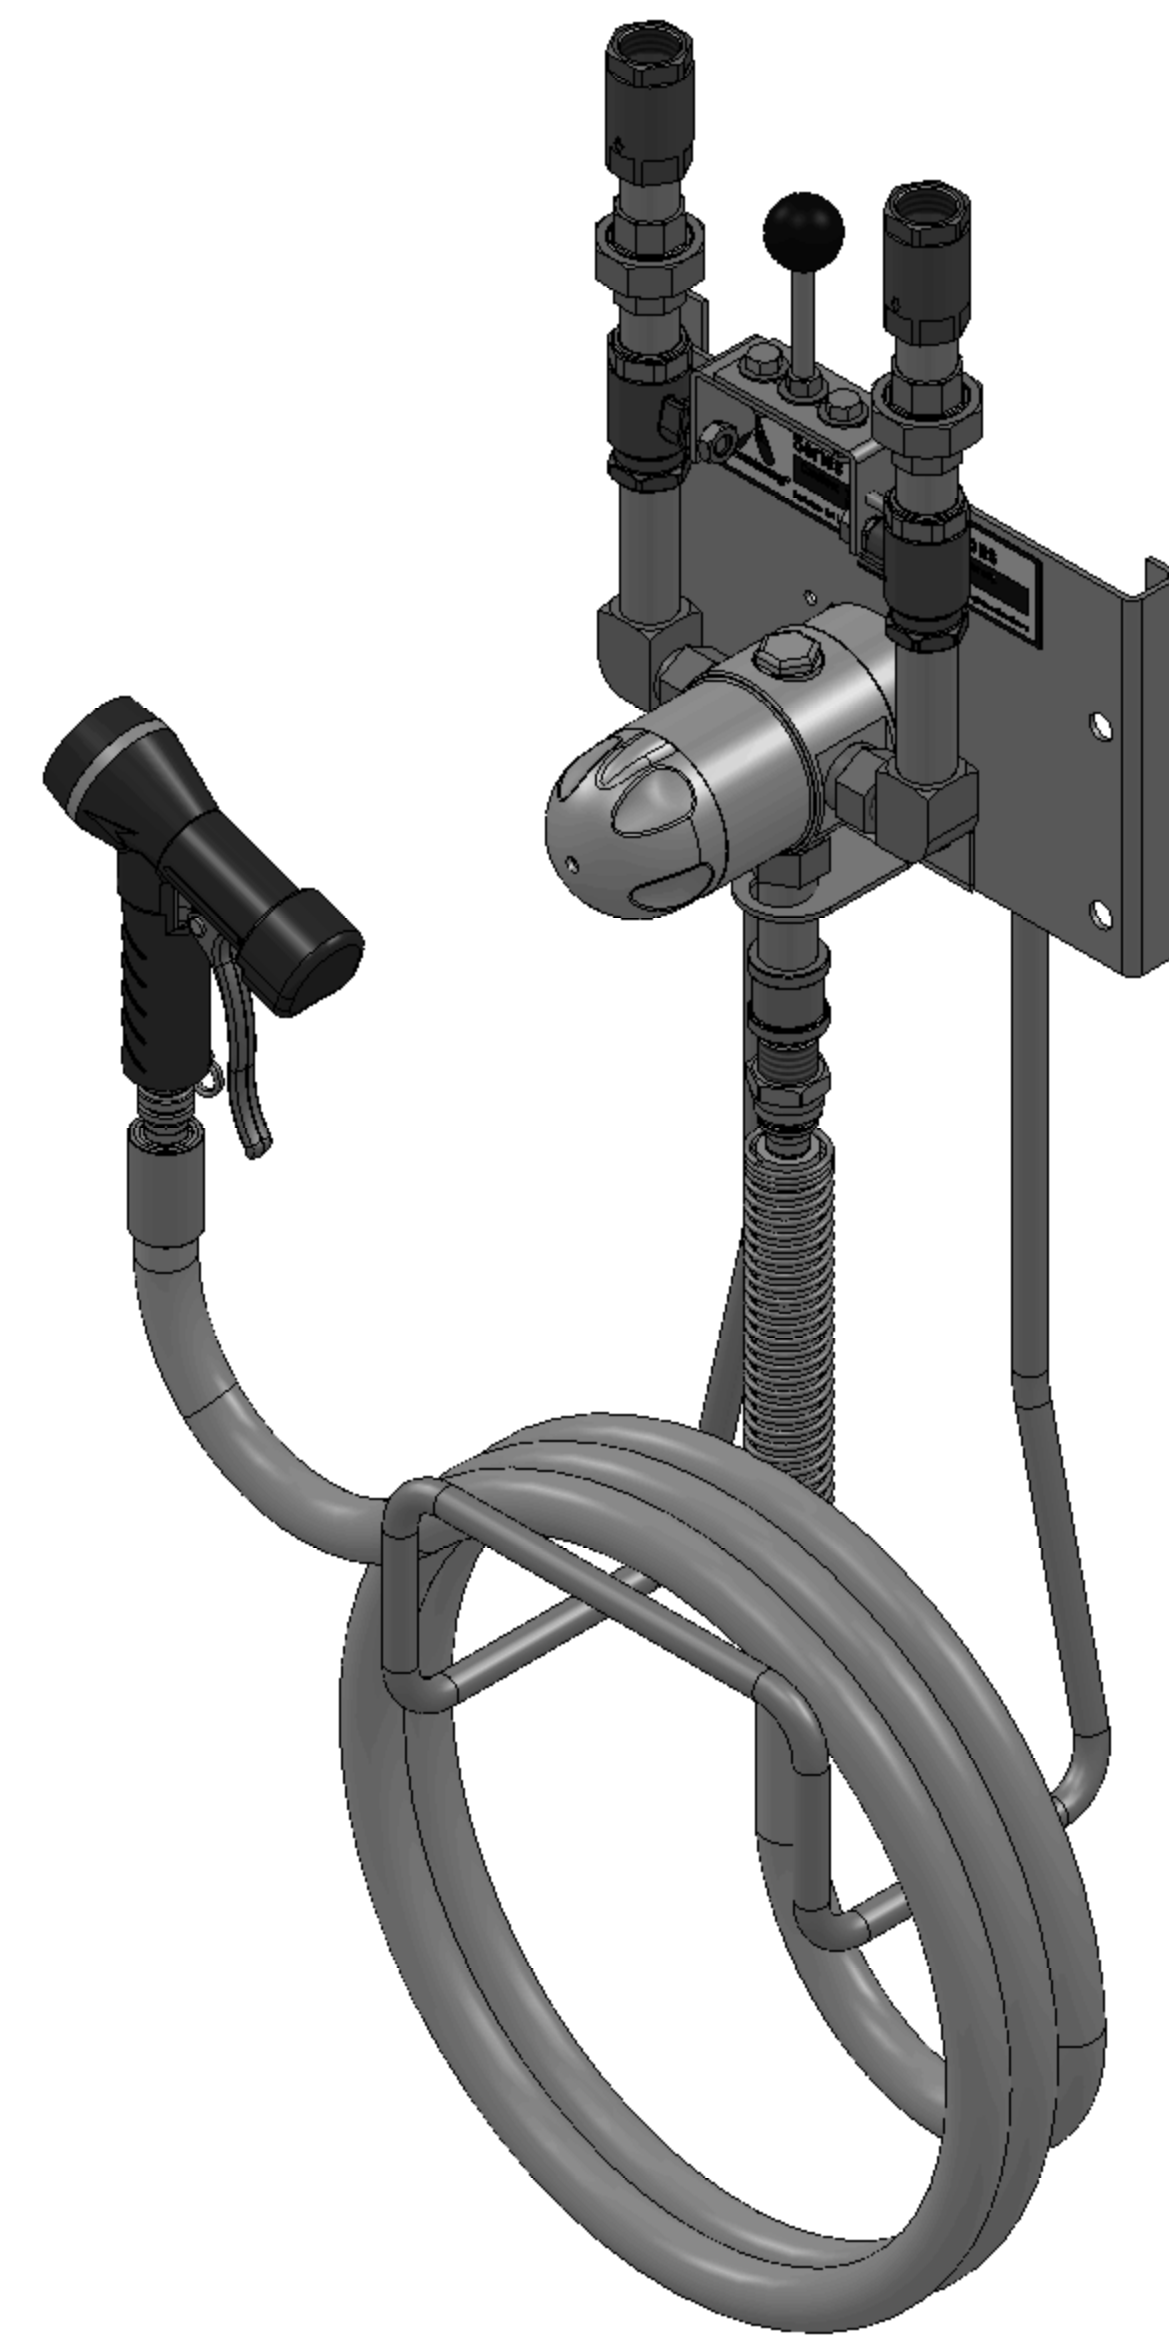

ITEM	MATERIAL
MIXING VALVE BODY	BRASS
COMPONENTS	BRASS
BACKPLATE / RACK	STAINLESS STEEL
HOSE	YELLOW (190F[88C])
NOZZLE	BRASS
LOCATION	CONNECTION
COLD WATER IN CONNECTION	3/4" NPT
HOT WATER IN CONNECTION	3/4" NPT
OUTLET	3/4" NPT

DO NOT SCALE DRAWING	
TOLERANCES UNLESS OTHERWISE SPECIFIED	
DIMENSIONING ENGLISH [mm]	
FRACTIONAL $\pm 1/64$	
ANGULAR: ± 2	
DECIMAL	IN. MM
.XXX $\pm .005$.010
.XX $\pm .015$.10
.X	.3

NAME	DATE
DRAWN	CFG
RELEASED	

ARMSTRONG INTERNATIONAL Copyright © 2010 ARMSTRONG INTERNATIONAL, INC.	
3033 3/4 NPT BRS STANDARD W/HOSE RACK 50 FT YEL HOSE 50 FT 038-10 STD	
C-055905	
MATERIAL	SHEET 1 OF 1
REV	DWG. D24718