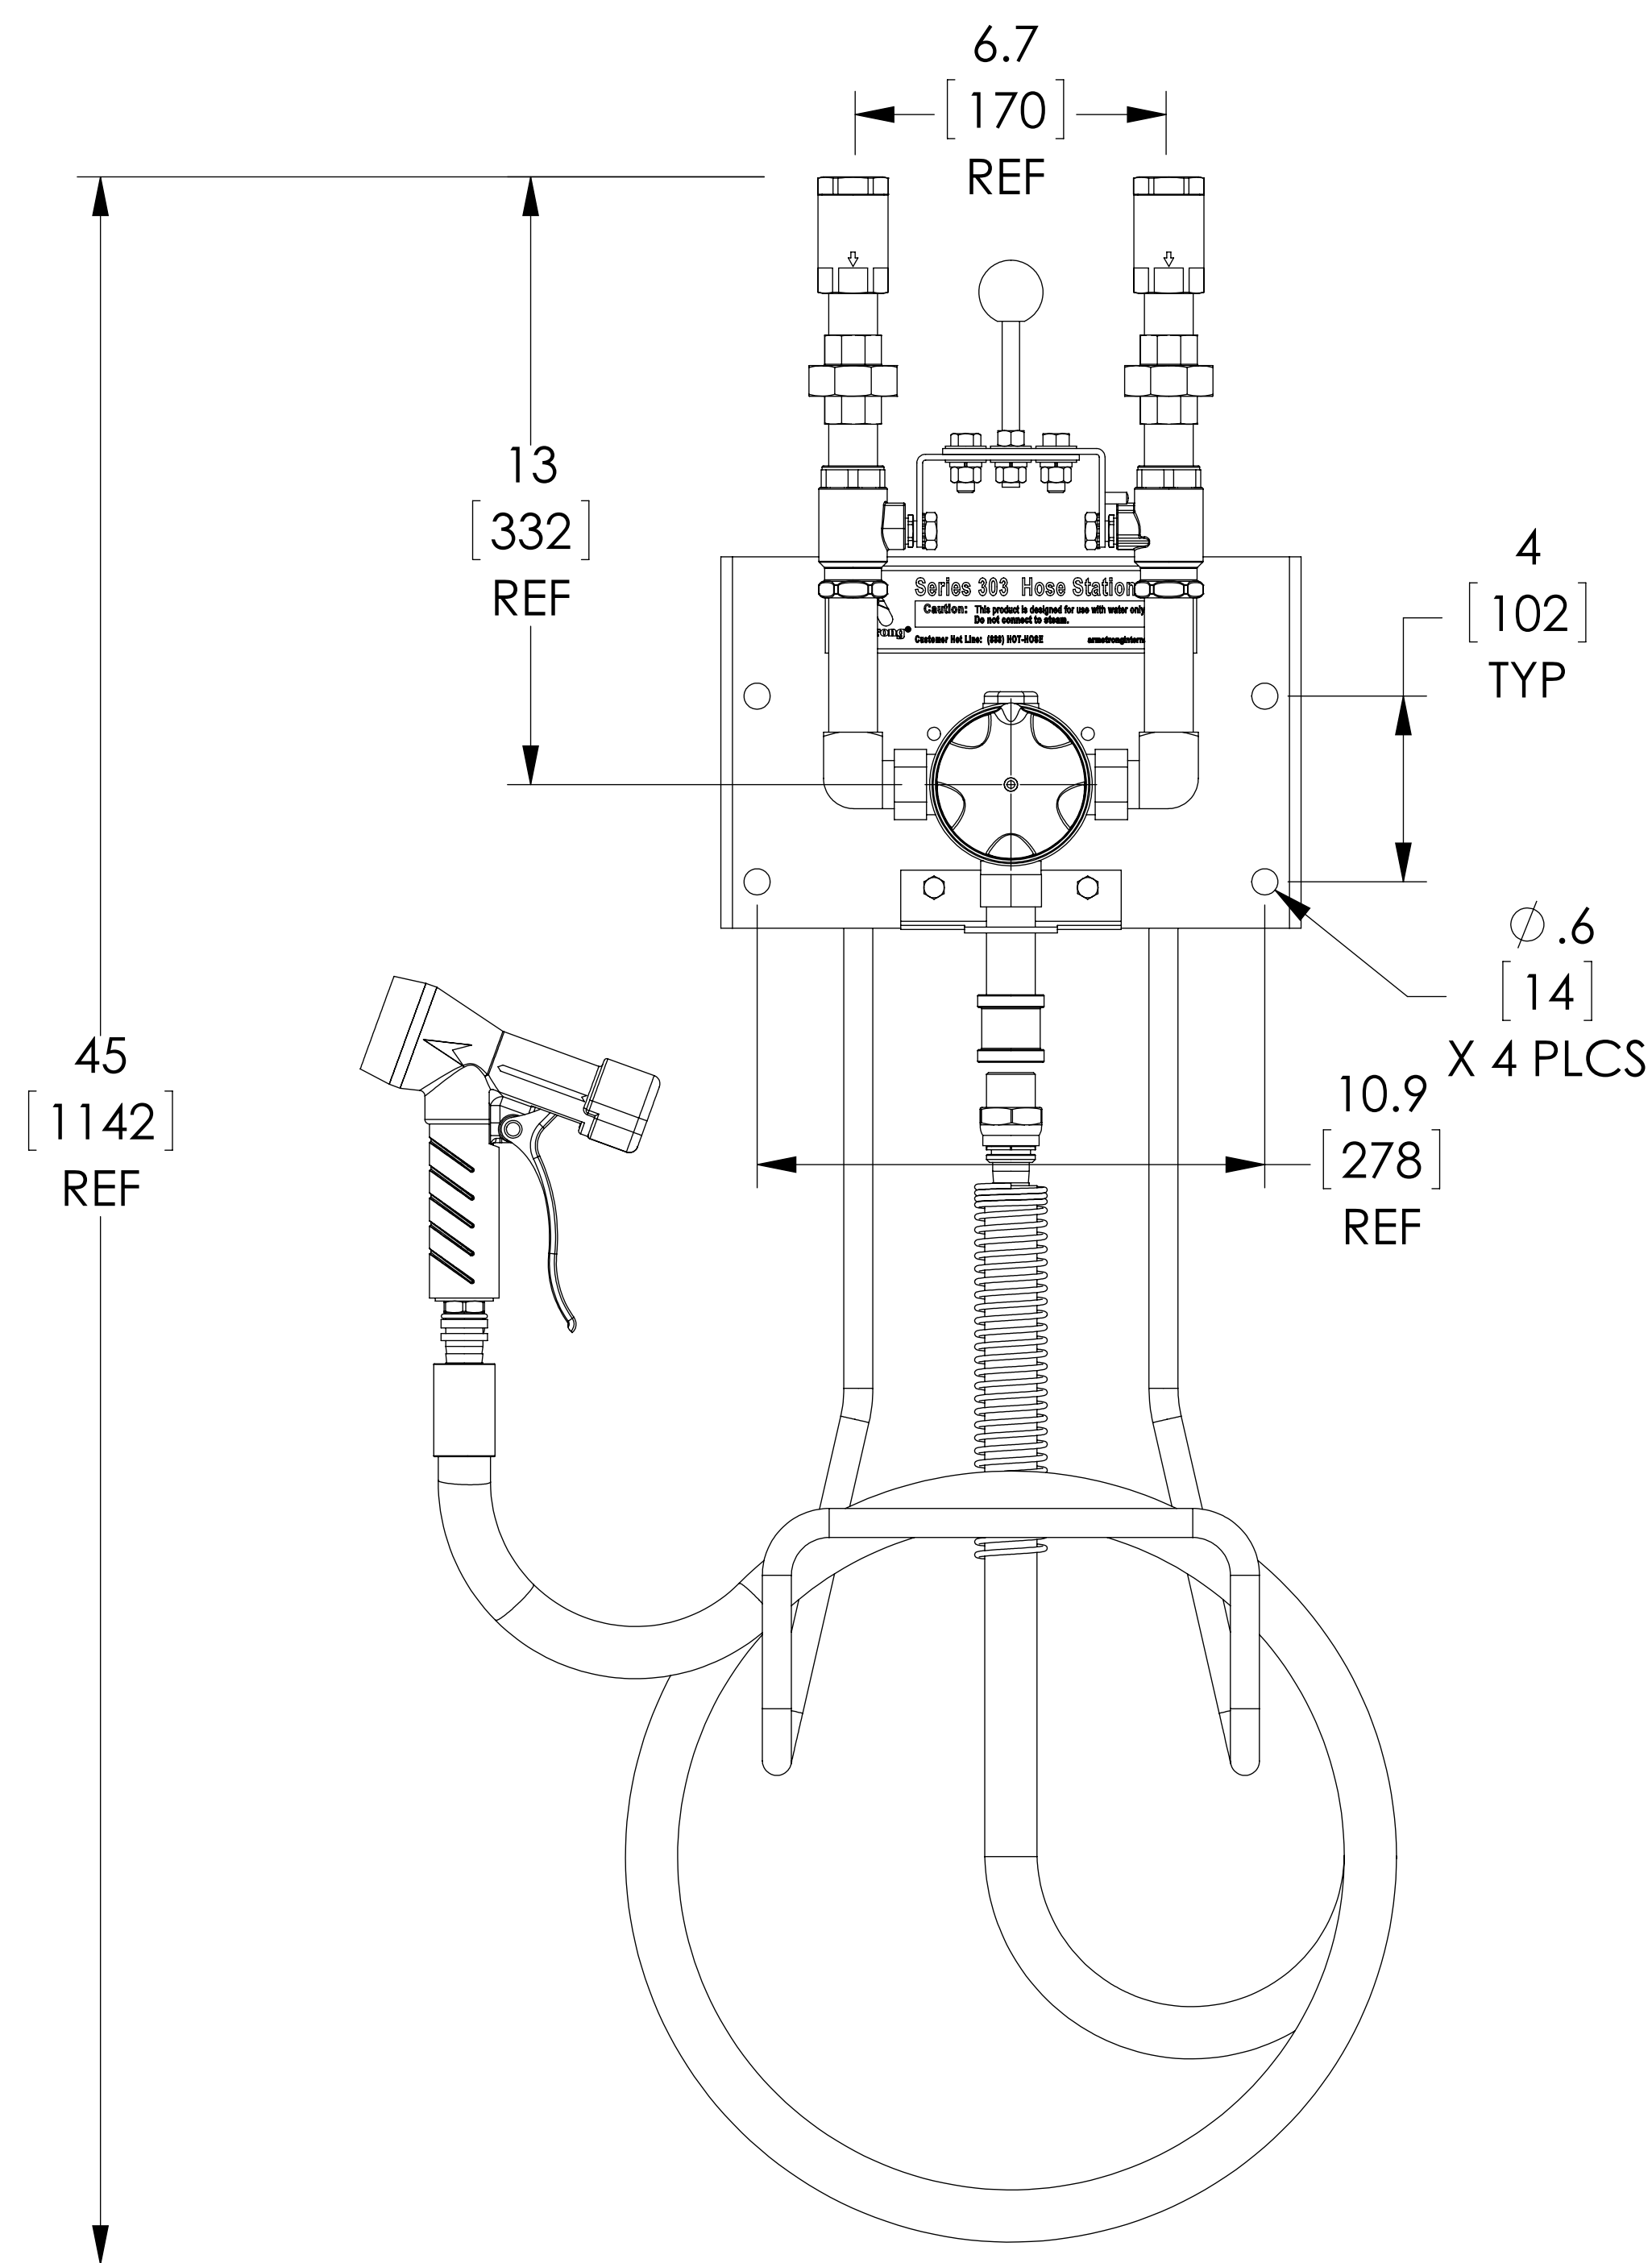

ITEM	MATERIAL
MIXING VALVE BODY	BRASS
COMPONENTS	BRASS
BACKPLATE / RACK	STAINLESS STEEL
HOSE	YELLOW (190F[88C])
NOZZLE	BRASS
LOCATION	CONNECTION
COLD WATER IN CONNECTION	3/4" NPT
HOT WATER IN CONNECTION	3/4" NPT
OUTLET	3/4" NPT

DO NOT SCALE DRAWING	
TOLERANCES UNLESS OTHERWISE SPECIFIED	
DIMENSIONING ENGLISH [mm]	
FRACTIONAL $\pm 1/64$	
ANGULAR: ± 2	
DECIMAL	IN. MM
.XXX $\pm .005$.010
.XX $\pm .015$.10
.X	.3

NAME	DATE
DRAWN	CFG
RELEASED	

ARMSTRONG INTERNATIONAL Copyright © 2010 ARMSTRONG INTERNATIONAL, INC.	
3033 3/4 NPT BRS STANDARD W/HOSE RACK 50 FT YEL HOSE 50 FT 038-10 STD	
C-055905	
MATERIAL	SHEET 1 OF 1
REV	DWG. D24718