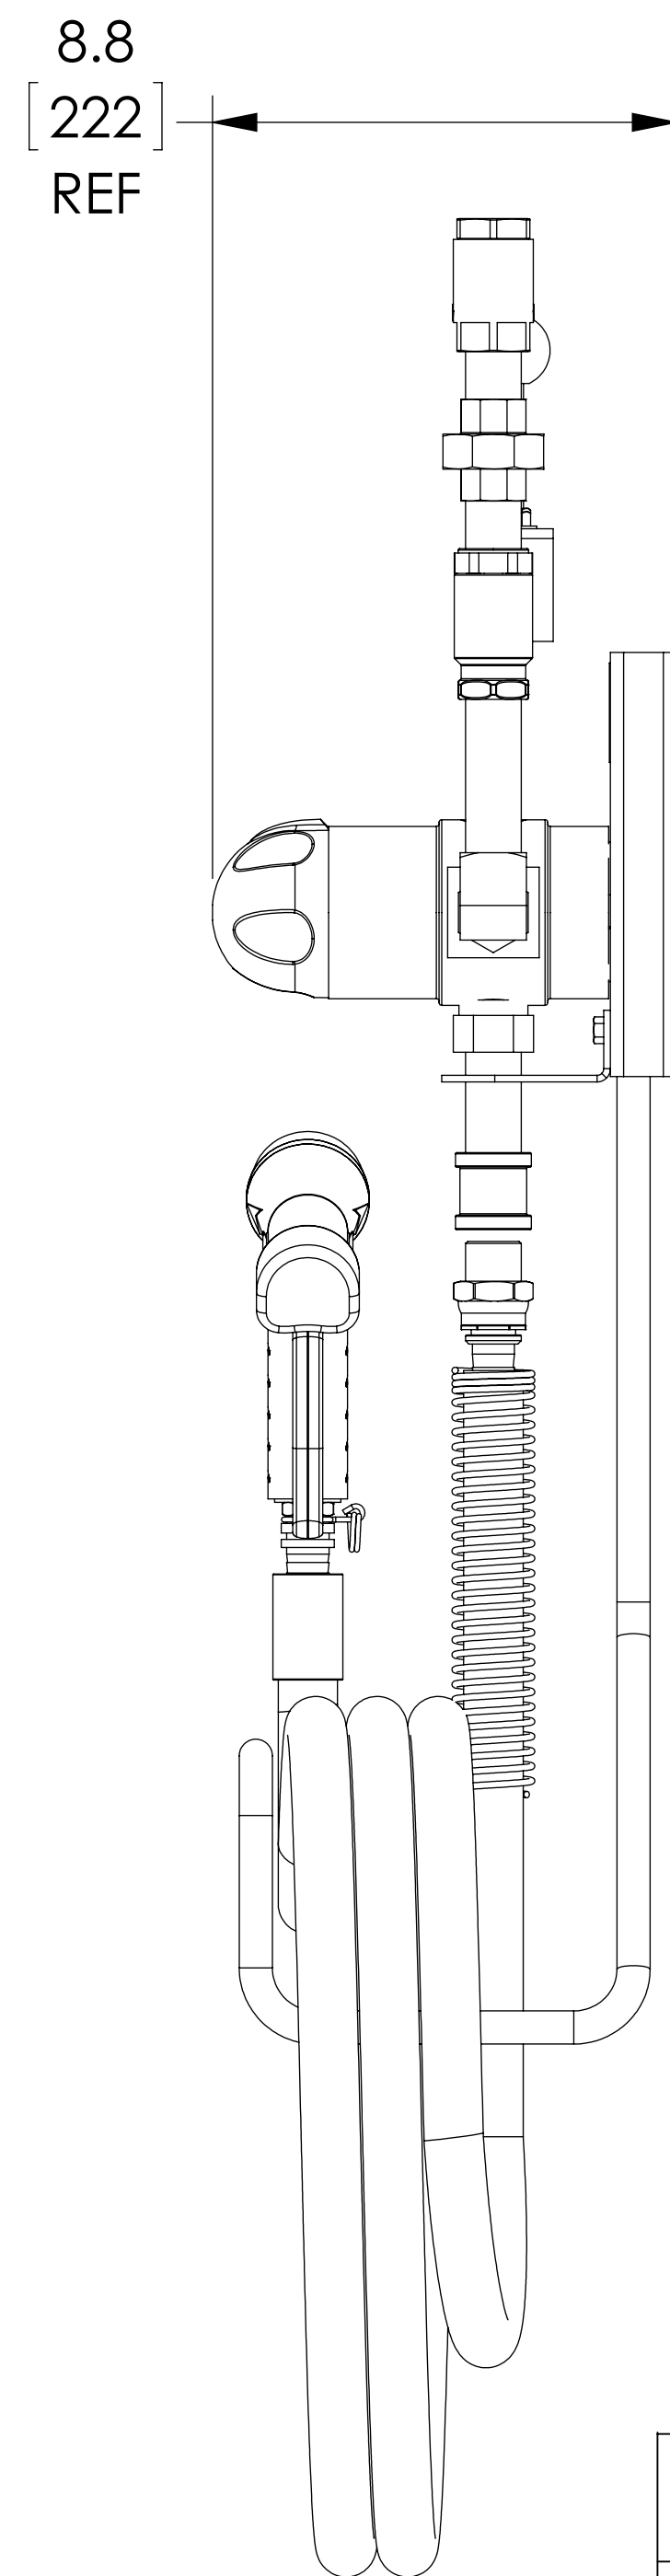

ITEM	MATERIAL
MIXING VALVE BODY	BRASS
COMPONENTS	BRASS
BACKPLATE / RACK	STAINLESS STEEL
HOSE	YELLOW (190F[88C])
NOZZLE	BRASS
LOCATION	CONNECTION
COLD WATER IN CONNECTION	3/4" NPT
HOT WATER IN CONNECTION	3/4" NPT
OUTLET	3/4" NPT

DO NOT SCALE DRAWING	
TOLERANCES UNLESS OTHERWISE SPECIFIED	
DIMENSIONING ENGLISH [mm]	
FRACTIONAL $\pm 1/64$	
ANGULAR: ± 2	
DECIMAL	IN. MM
.XXX $\pm .005$.010
.XX $\pm .015$.10
.X	.3

NAME	DATE
DRAWN	CFG
RELEASED	

ARMSTRONG INTERNATIONAL Copyright © 2010 ARMSTRONG INTERNATIONAL, INC.	
3033 3/4 NPT BRS STANDARD W/HOSE RACK 50 FT YEL HOSE 50 FT 038-10 STD	
C-055905	
MATERIAL	SHEET 1 OF 1
REV	DWG. D24718