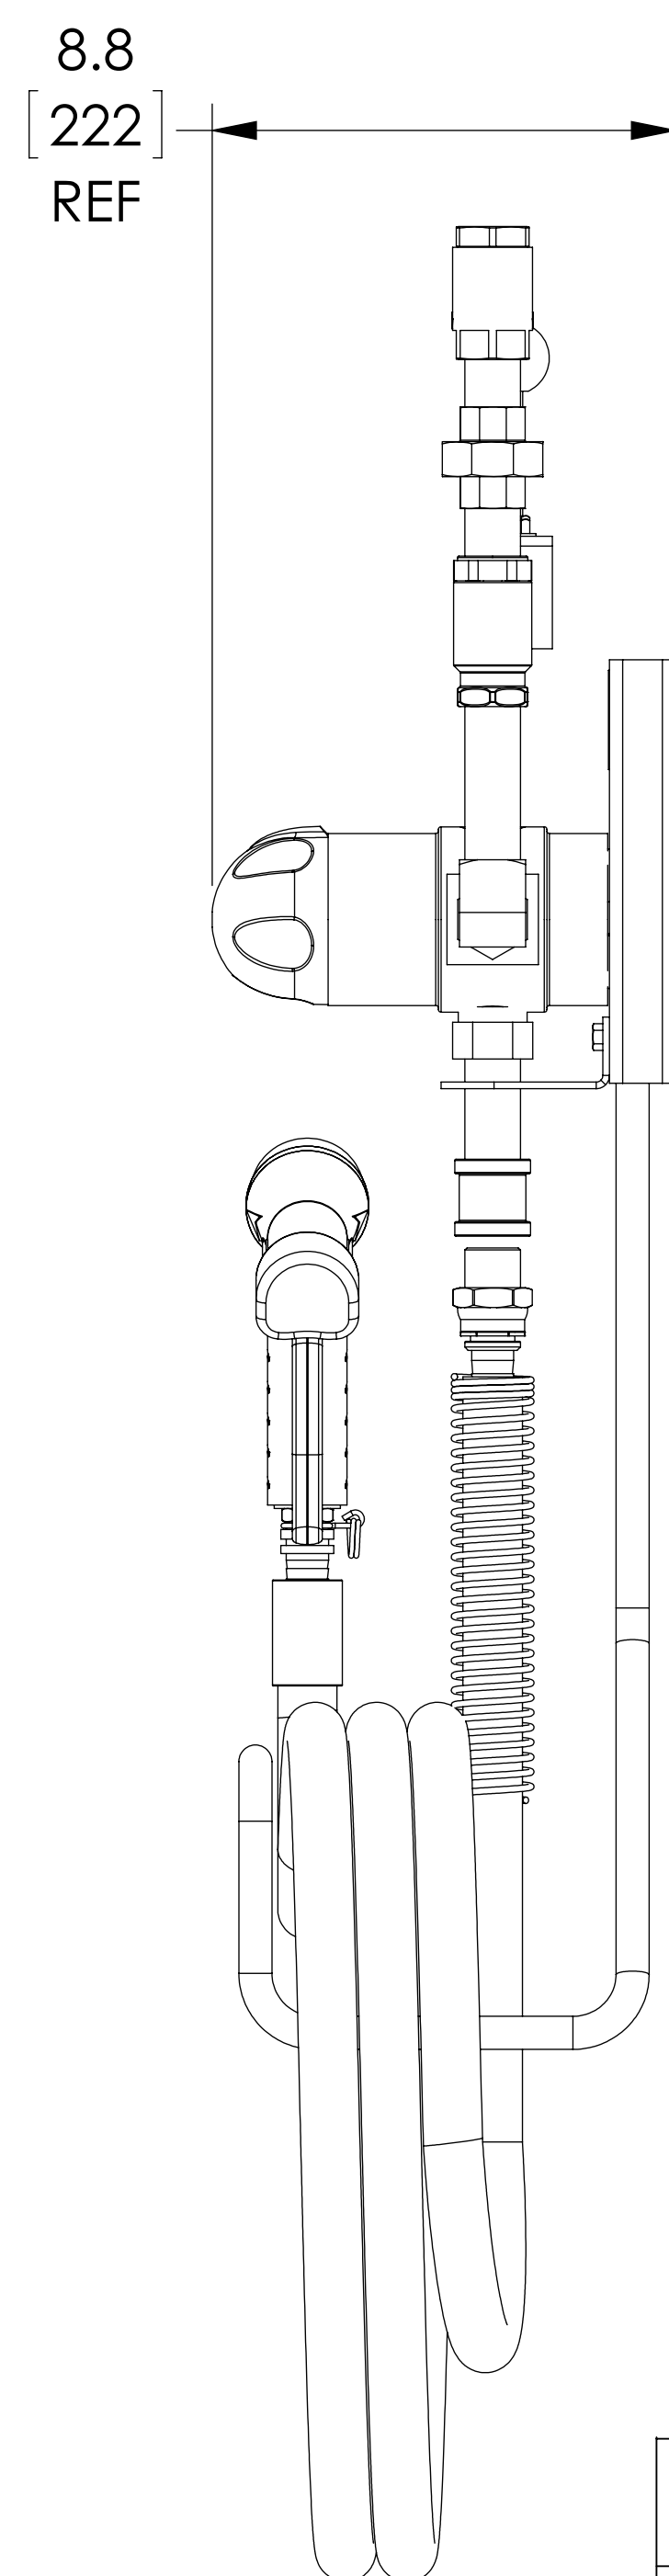

ITEM	MATERIAL
MIXING VALVE BODY	BRASS
COMPONENTS	BRASS
BACKPLATE / RACK	STAINLESS STEEL
HOSE	YELLOW (190F[88C])
NOZZLE	BRASS
LOCATION	CONNECTION
COLD WATER IN CONNECTION	3/4" NPT
HOT WATER IN CONNECTION	3/4" NPT
OUTLET	3/4" NPT

DO NOT SCALE DRAWING	
TOLERANCES UNLESS OTHERWISE SPECIFIED	
DIMENSIONING ENGLISH [mm]	
FRACTIONAL ± 1/64	
ANGULAR: ± 2	
DECIMAL	IN. MM
.XXX ± .005	.010
.XX ± .015	.10
.X	.3

NAME	DATE
DRAWN	CFG
RELEASED	

ARMSTRONG INTERNATIONAL Copyright © 2010 ARMSTRONG INTERNATIONAL, INC.	
3033 3/4 NPT BRS STANDARD W/HOSE RACK 25 FT YEL HOSE 25 FT 038-10 STD	
C-055900	
MATERIAL	SHEET 1 OF 1
REV	DWG. D24717