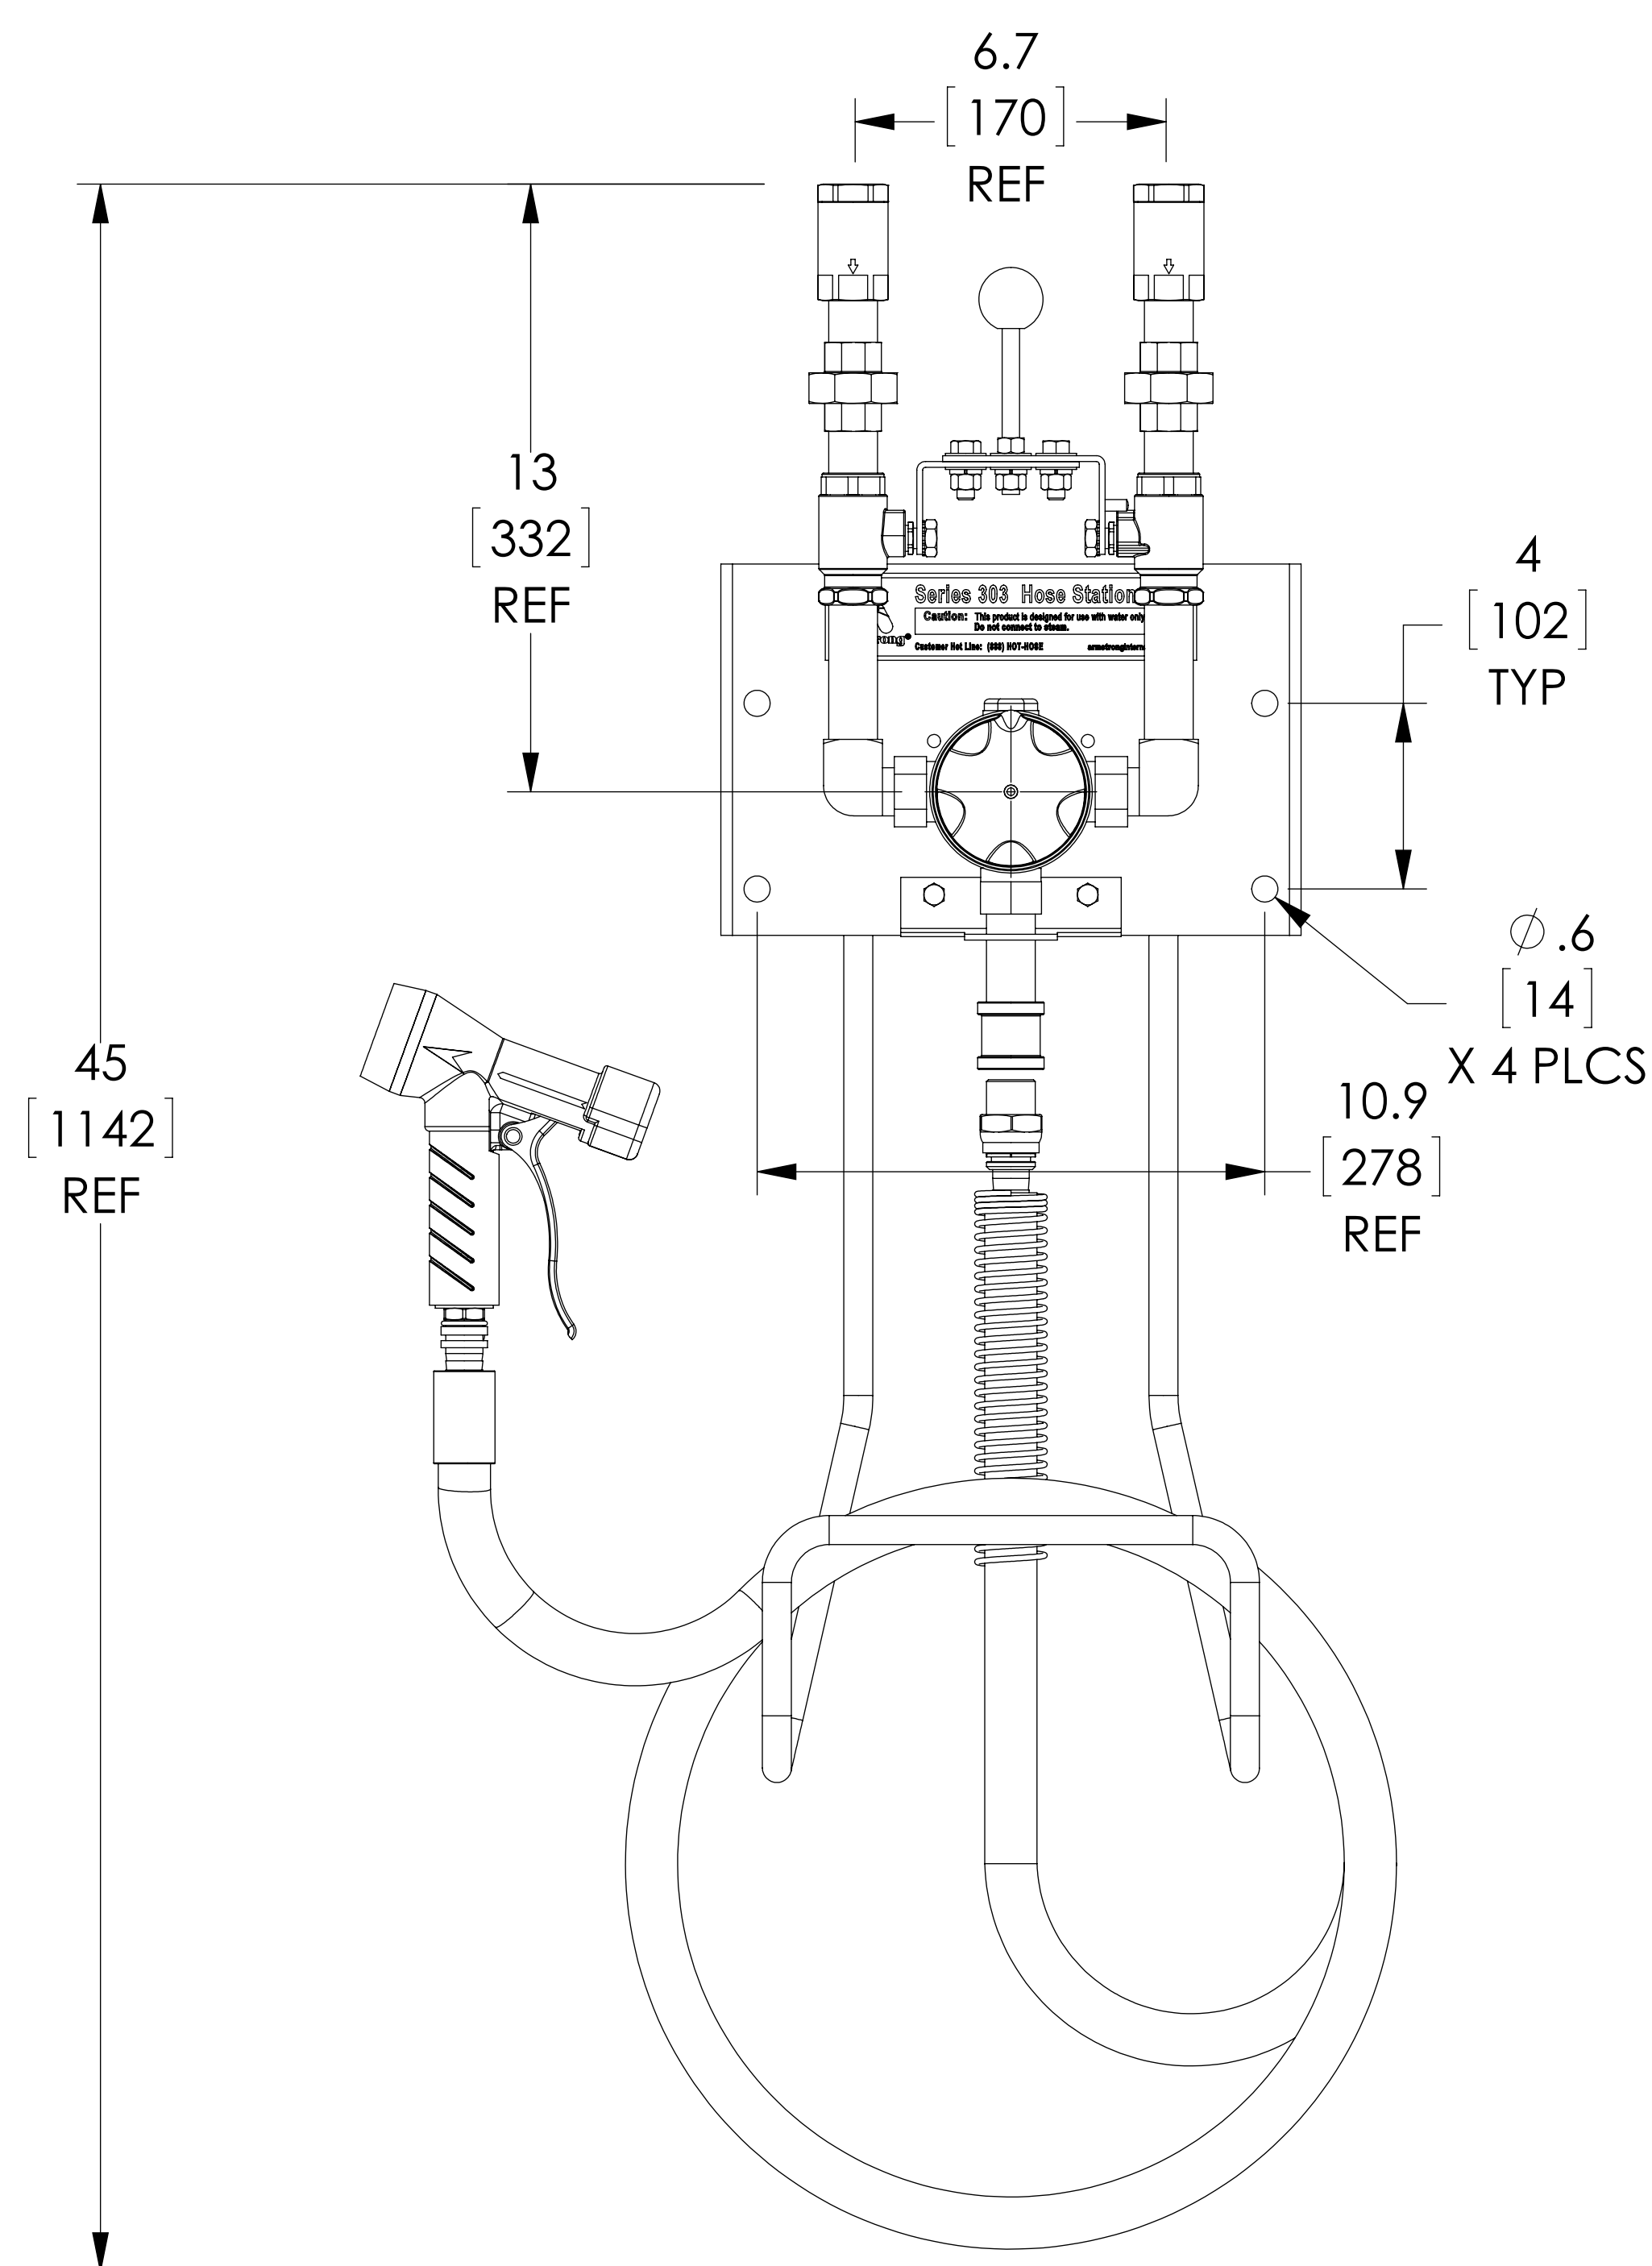

ITEM	MATERIAL
MIXING VALVE BODY	BRASS
COMPONENTS	BRASS
BACKPLATE / RACK	STAINLESS STEEL
HOSE	YELLOW (190F[88C])
NOZZLE	BRASS
LOCATION	CONNECTION
COLD WATER IN CONNECTION	3/4" NPT
HOT WATER IN CONNECTION	3/4" NPT
OUTLET	3/4" NPT

DO NOT SCALE DRAWING	
TOLERANCES UNLESS OTHERWISE SPECIFIED	
DIMENSIONING ENGLISH [mm]	
FRACTIONAL ± 1/64	
ANGULAR: ± 2	
DECIMAL	IN. MM
.XXX ± .005	.010
.XX ± .015	.10
.X	.3

NAME	DATE
DRAWN	CFG
RELEASED	

ARMSTRONG INTERNATIONAL Copyright © 2010 ARMSTRONG INTERNATIONAL, INC.	
3033 3/4 NPT BRS STANDARD W/HOSE RACK 25 FT YEL HOSE 25 FT 038-10 STD	
C-055900	
MATERIAL	SHEET 1 OF 1
REV	DWG. D24717