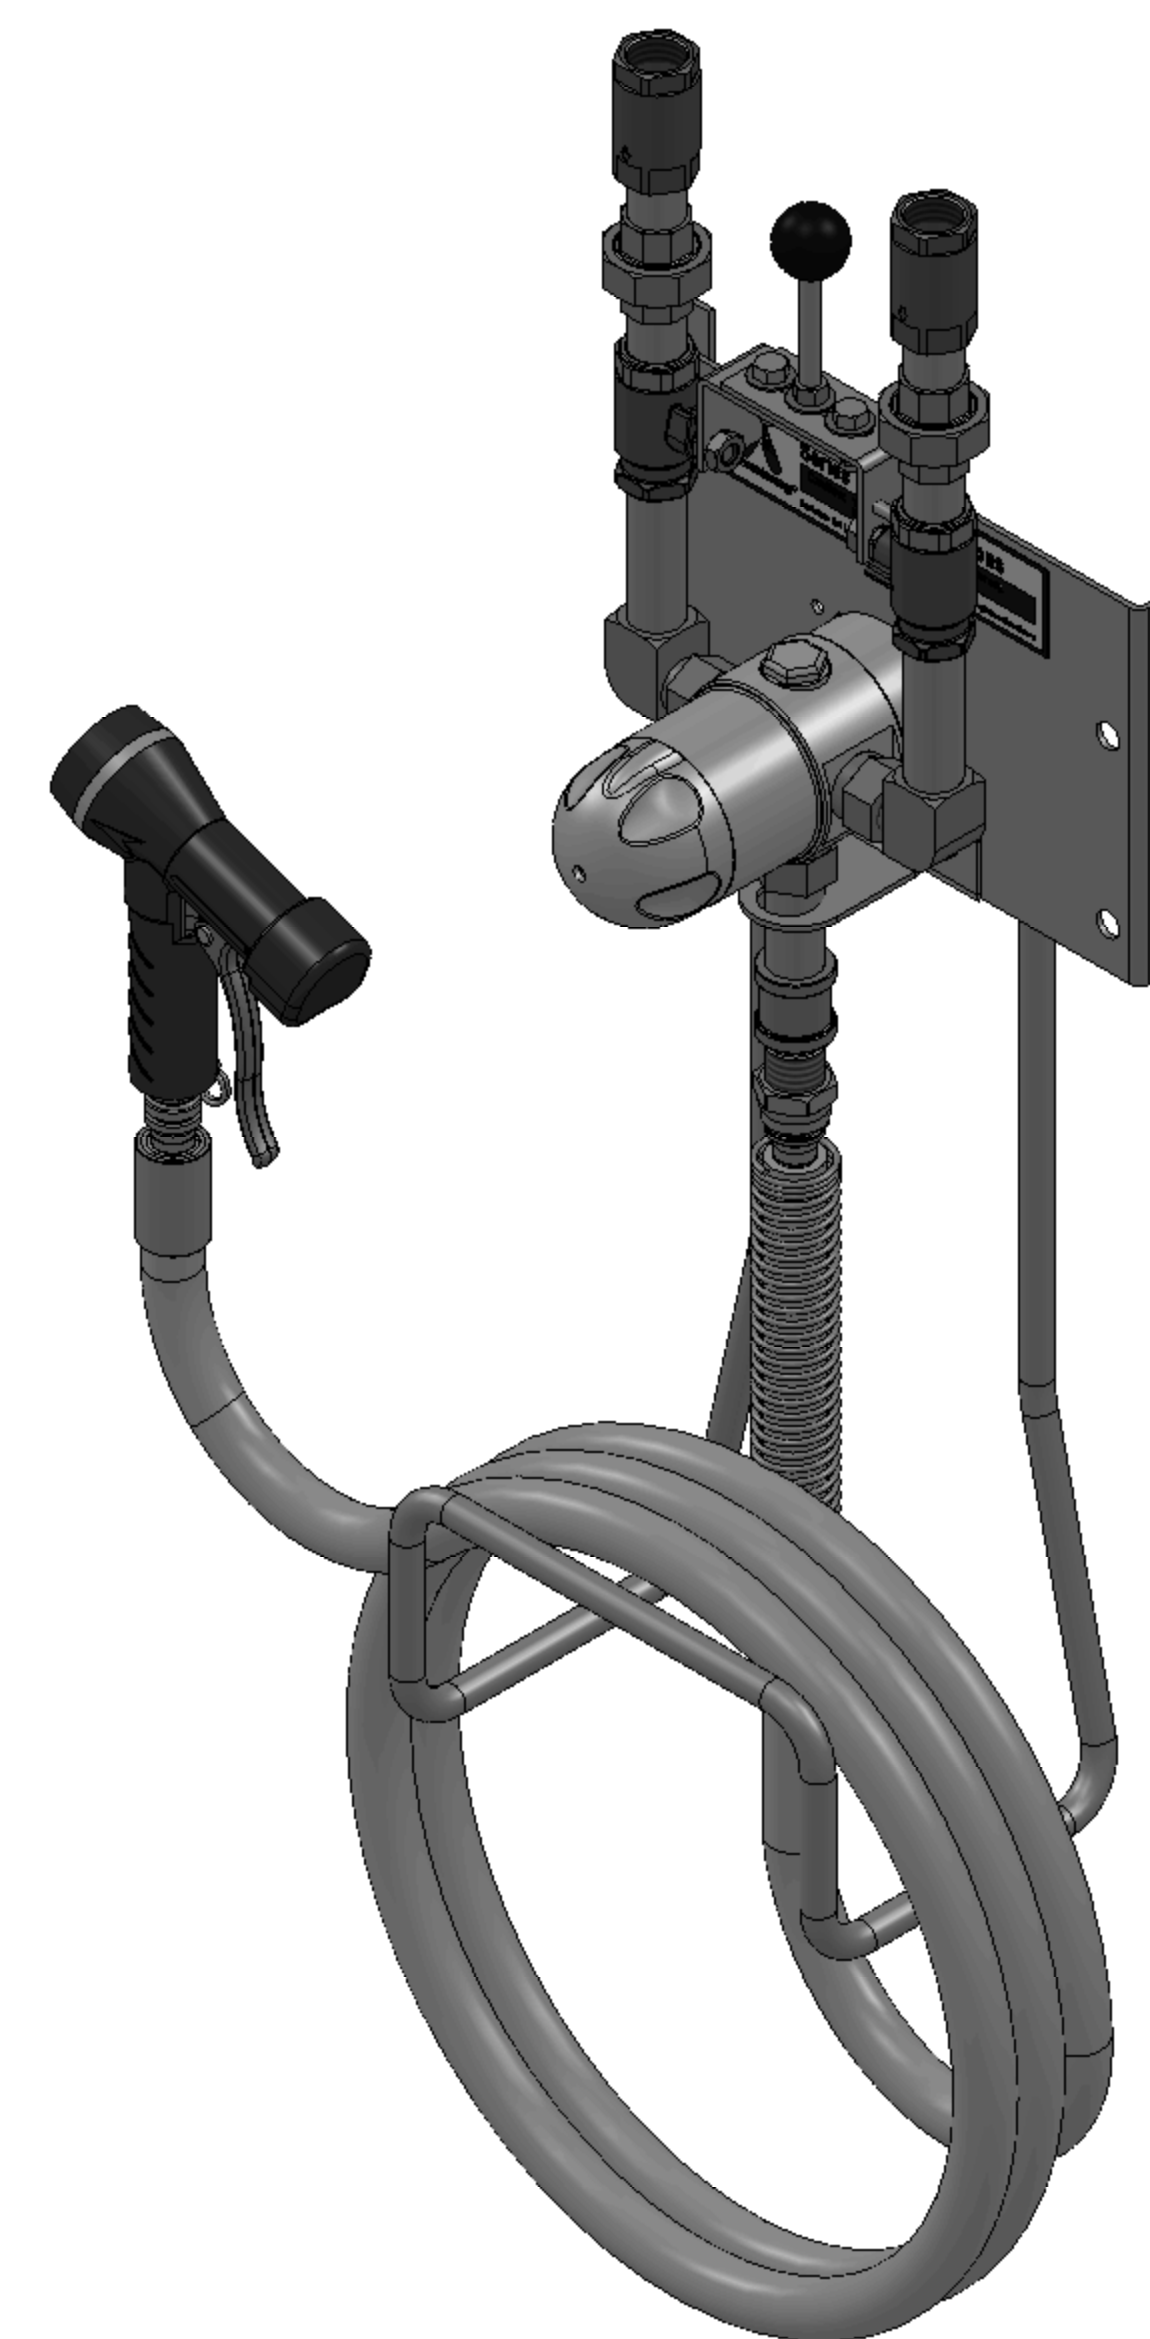

ITEM	MATERIAL
MIXING VALVE BODY	BRASS
COMPONENTS	BRASS
BACKPLATE / RACK	STAINLESS STEEL
HOSE	YELLOW (190F[88C])
NOZZLE	BRASS
LOCATION	CONNECTION
COLD WATER IN CONNECTION	3/4" NPT
HOT WATER IN CONNECTION	3/4" NPT
OUTLET	3/4" NPT

DO NOT SCALE DRAWING	
TOLERANCES UNLESS OTHERWISE SPECIFIED	
DIMENSIONING ENGLISH [mm]	
FRACTIONAL ± 1/64	
ANGULAR: ± 2	
DECIMAL	IN. MM
.XXX ± .005	.010
.XX ± .015	.10
.X	.3

NAME	DATE
DRAWN	CFG
RELEASED	

ARMSTRONG INTERNATIONAL Copyright © 2010 ARMSTRONG INTERNATIONAL, INC.	
3033 3/4 NPT BRS STANDARD W/HOSE RACK 25 FT YEL HOSE 25 FT 038-10 STD	
C-055900	
MATERIAL	SHEET 1 OF 1
REV	DWG. D24717