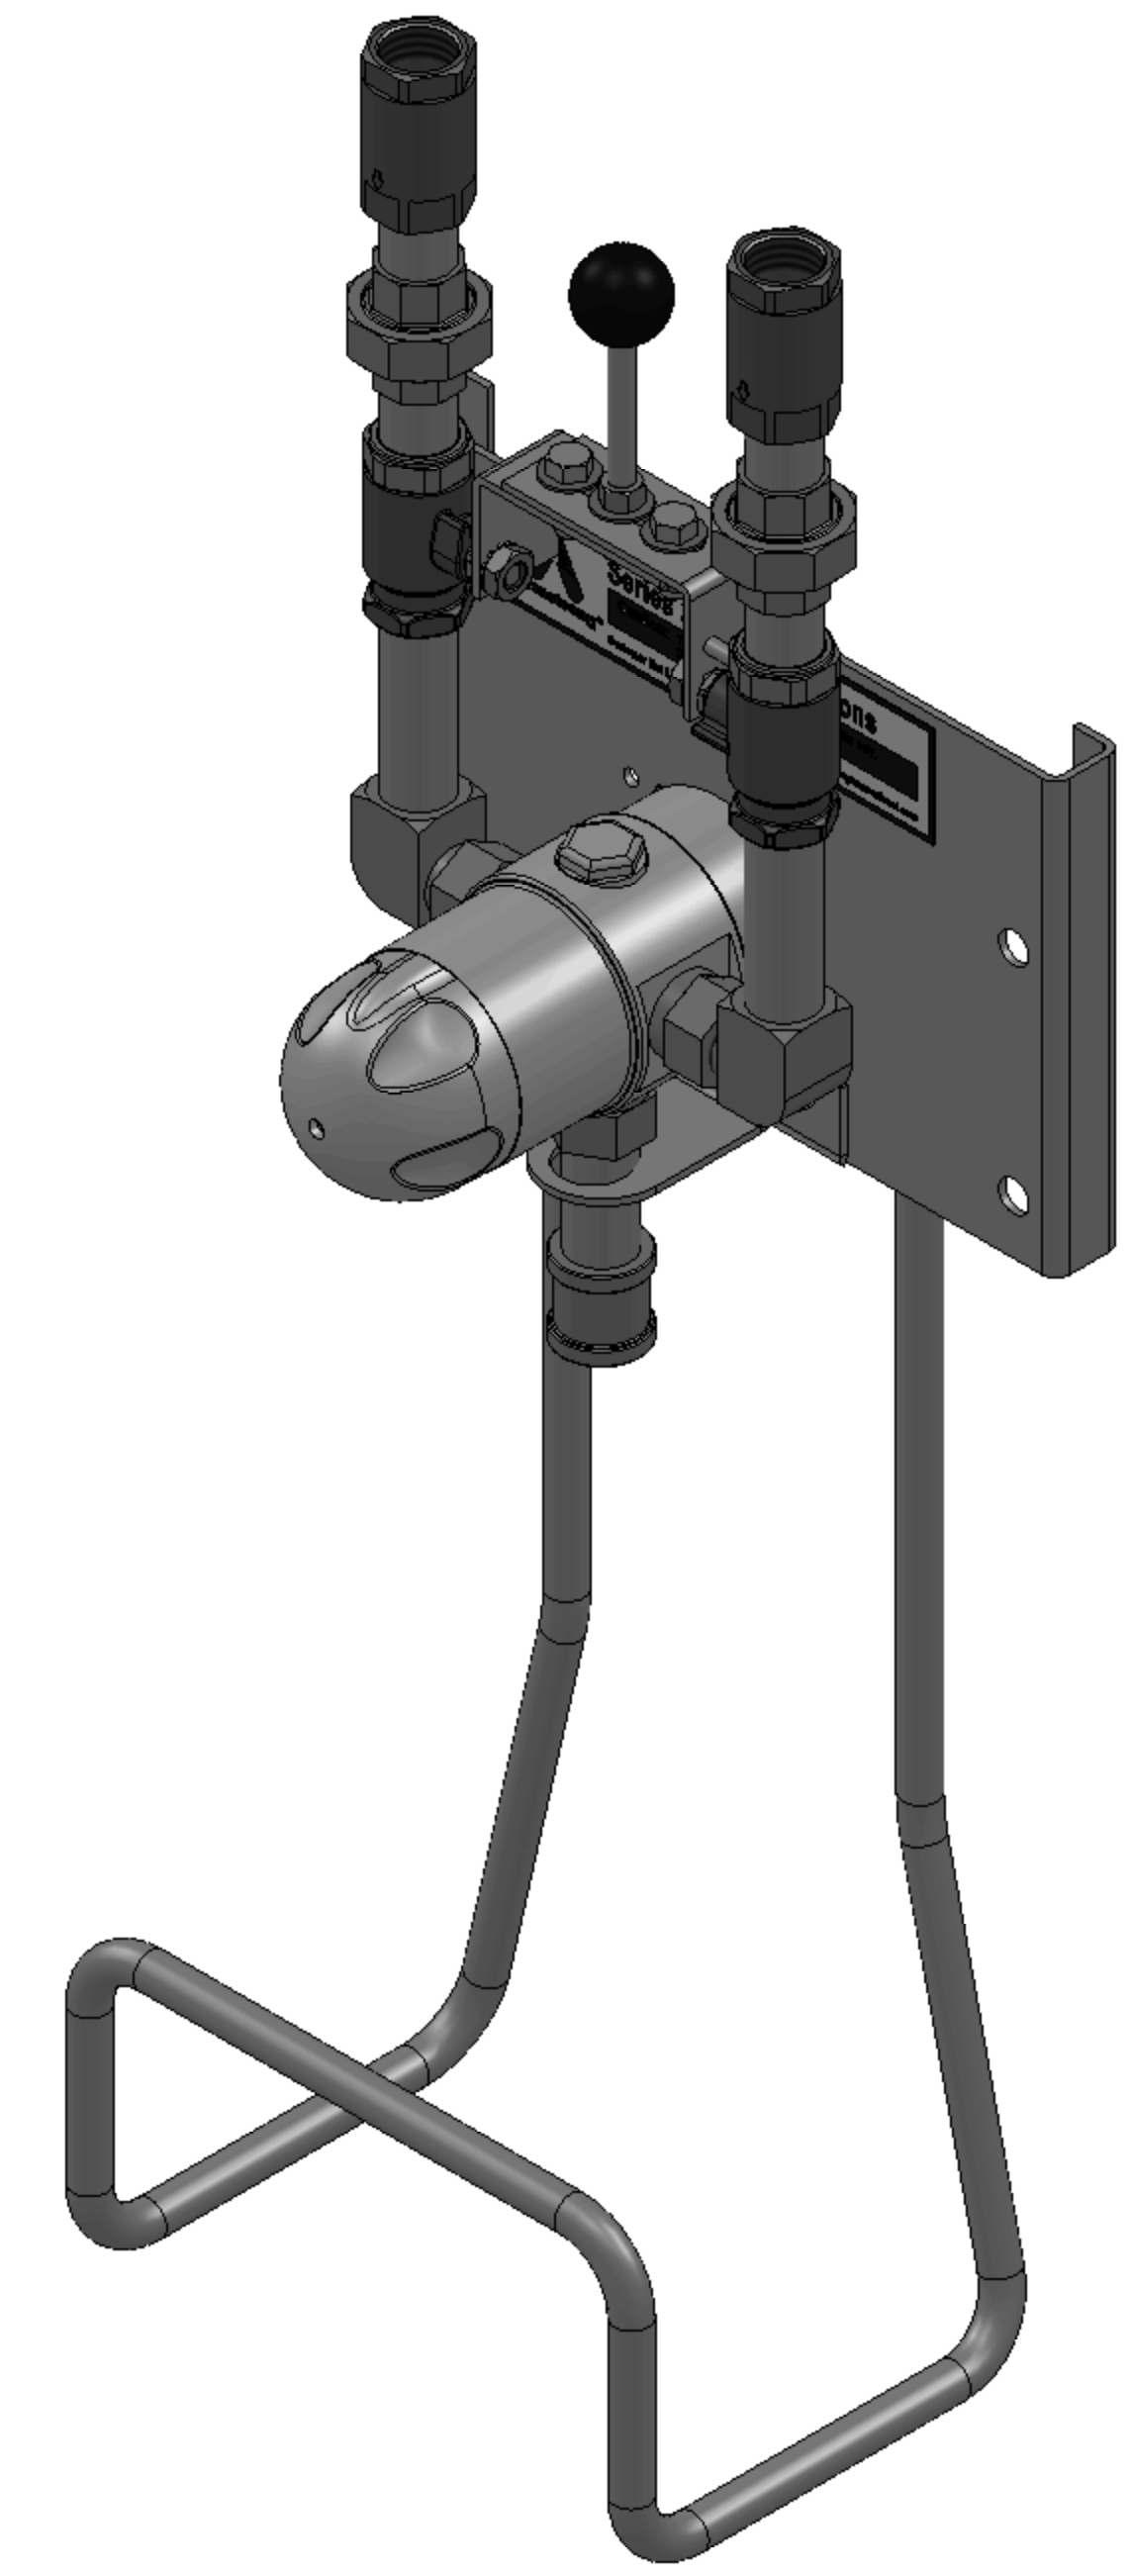

ITEM	MATERIAL
MIXING VALVE BODY	BRASS
COMPONENTS	BRASS
BACKPLATE / RACK	STAINLESS STEEL
HOSE	N/A
NOZZLE	N/A
LOCATION	CONNECTION
COLD WATER IN CONNECTION	3/4" NPT
HOT WATER IN CONNECTION	3/4" NPT
OUTLET	3/4" NPT

				ARMSTRONG INTERNATIONAL Copyright © 2010 ARMSTRONG INTERNATIONAL, INC.	
DO NOT SCALE DRAWING TOLERANCES UNLESS OTHERWISE SPECIFIED DIMENSIONING ENGLISH [mm]				3032 3/4 NPT BRS STANDARD W/HOSE RACK	
FRACTIONAL ± 1/64 ANGULAR: ± 2		NAME DATE		C-055897	
DECIMAL .XXXX ± .0005 .XXX ± .005 .XX ± .015 .X ± .3		DRAWN CFG		MATERIAL	
RELEASED		REV		SHEET 1 OF 1 DWG. D24716	