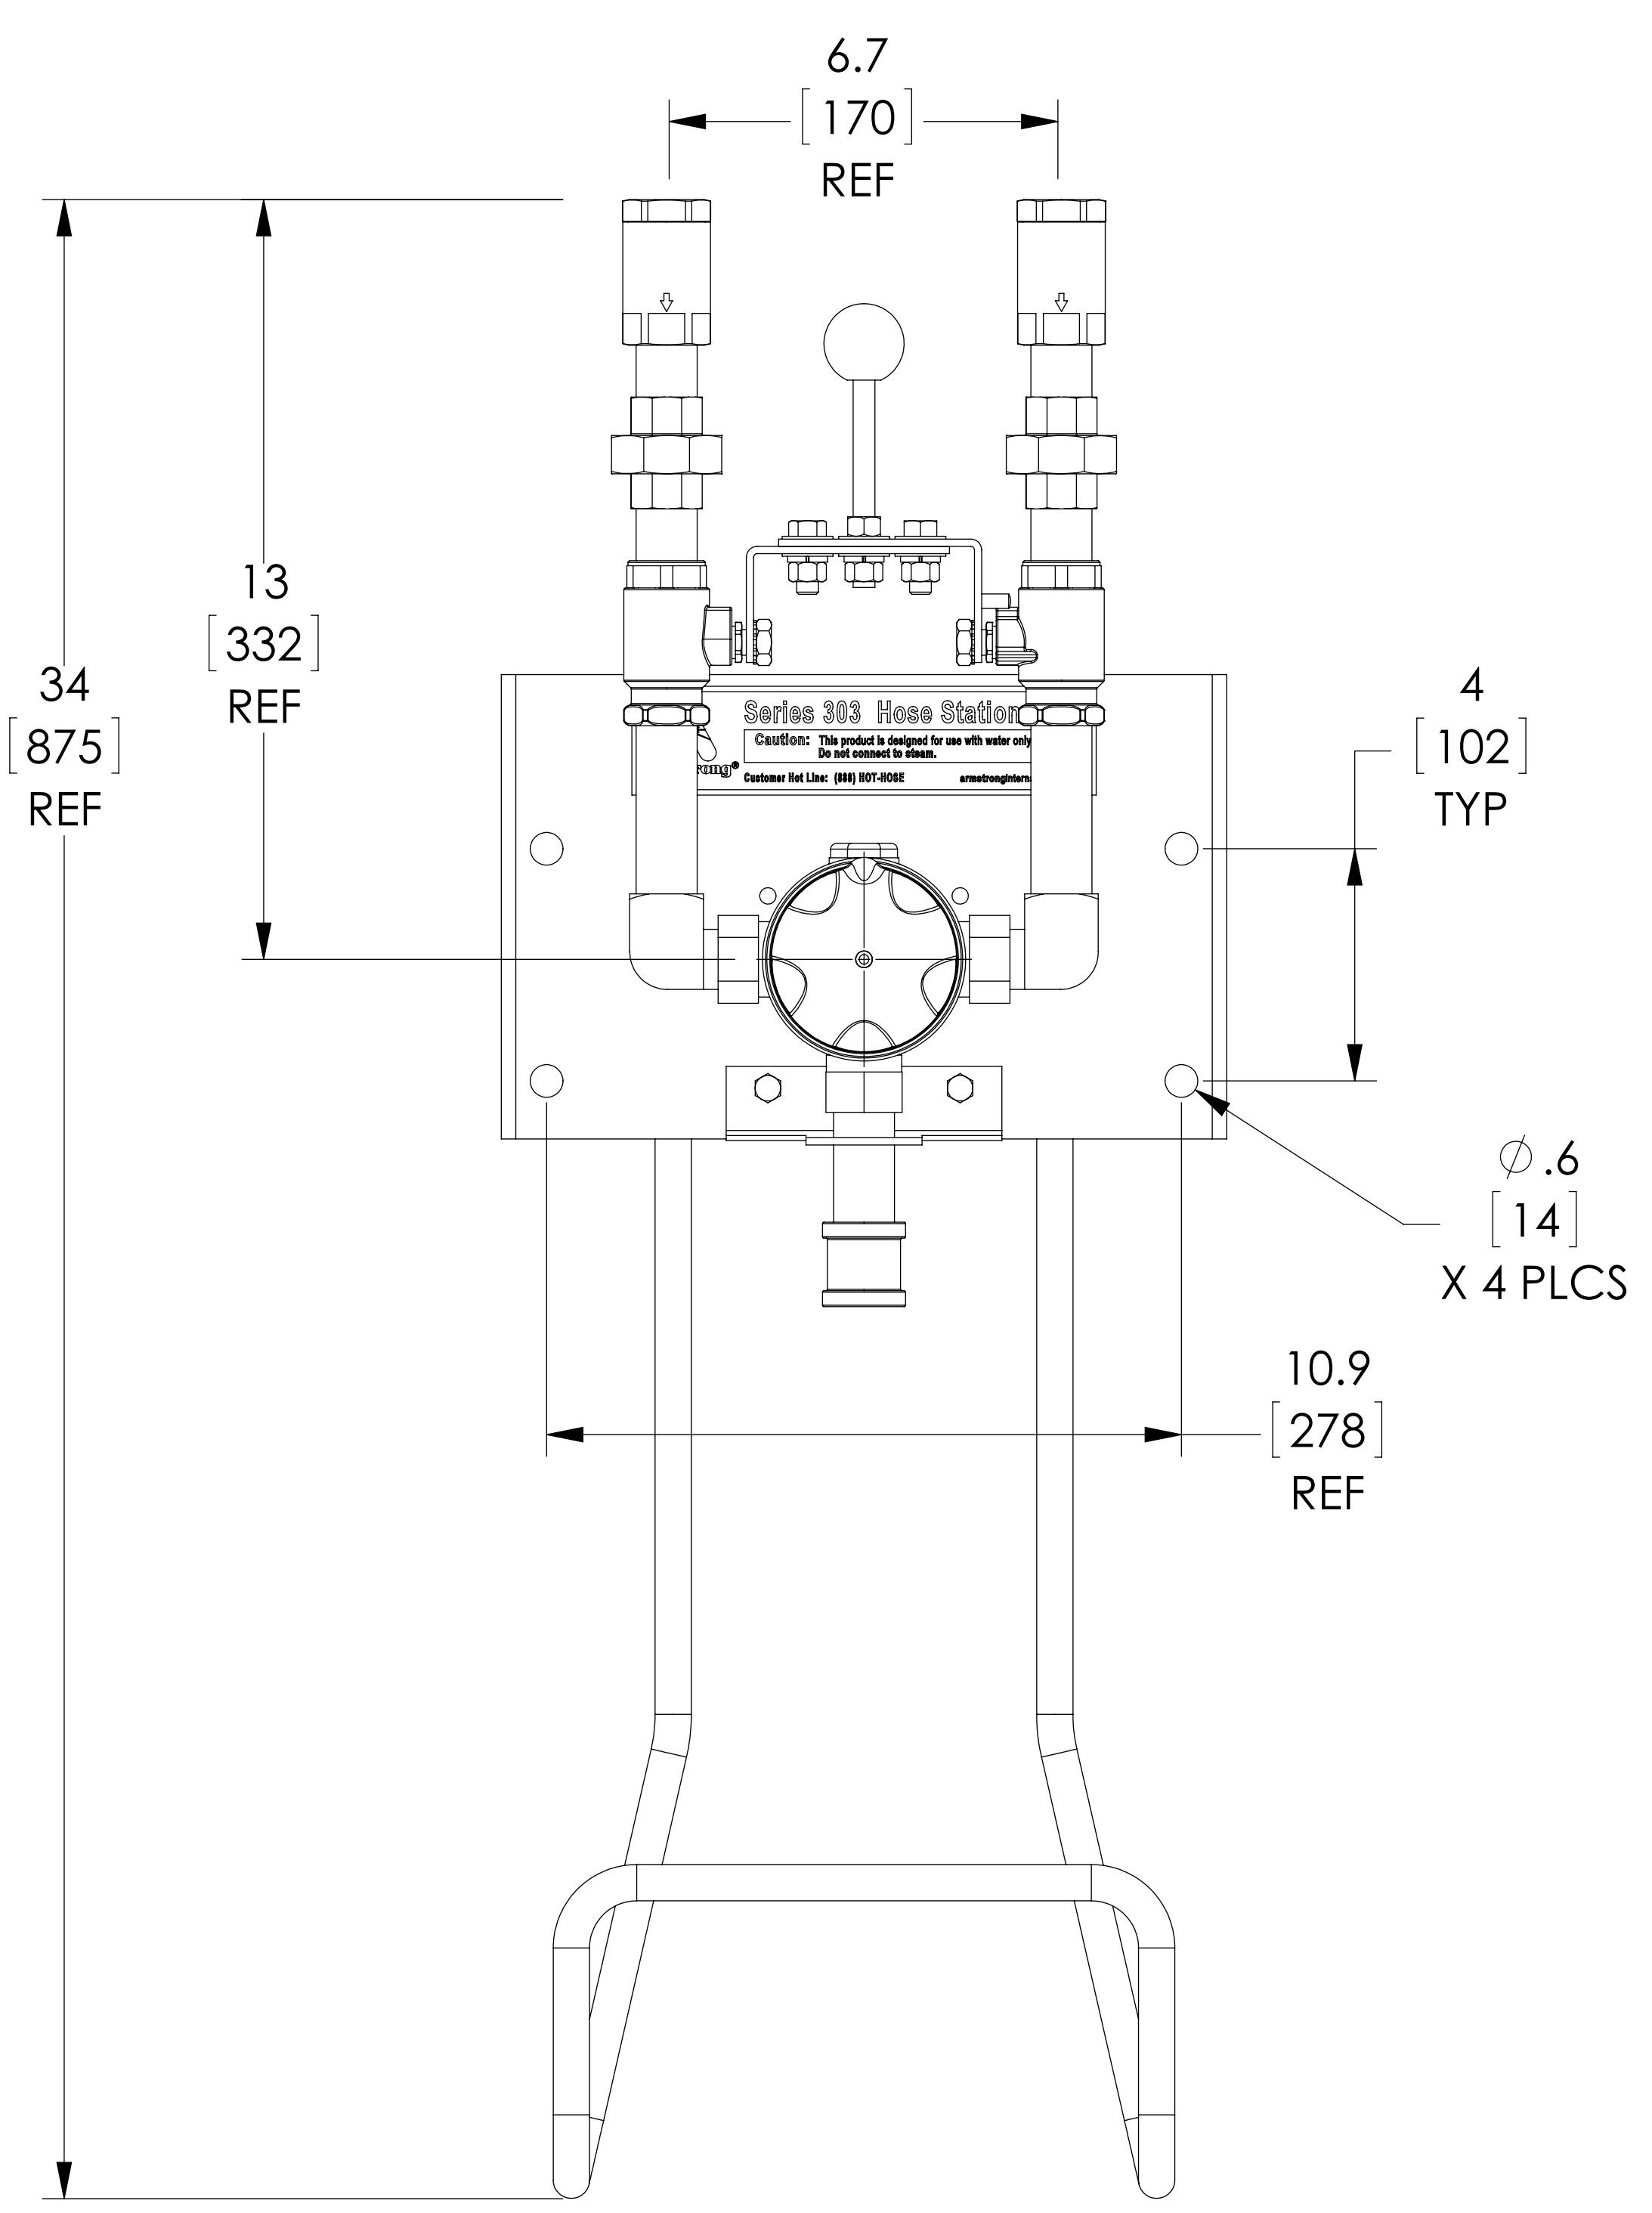

ITEM	MATERIAL
MIXING VALVE BODY	BRASS
COMPONENTS	BRASS
BACKPLATE / RACK	STAINLESS STEEL
HOSE	N/A
NOZZLE	N/A
LOCATION	CONNECTION
COLD WATER IN CONNECTION	3/4" NPT
HOT WATER IN CONNECTION	3/4" NPT
OUTLET	3/4" NPT

				ARMSTRONG INTERNATIONAL Copyright © 2010 ARMSTRONG INTERNATIONAL, INC.	
DO NOT SCALE DRAWING TOLERANCES UNLESS OTHERWISE SPECIFIED DIMENSIONING ENGLISH [mm]				3032 3/4 NPT BRS STANDARD W/HOSE RACK	
FRACTIONAL ± 1/64 ANGULAR: ± 2		NAME DATE		C-055897	
DECIMAL .XXXX ± .0005 .XXX ± .005 .XX ± .015 .X ± .3		DRAWN CFG		MATERIAL	
RELEASED		REV		SHEET 1 OF 1 DWG. D24716	