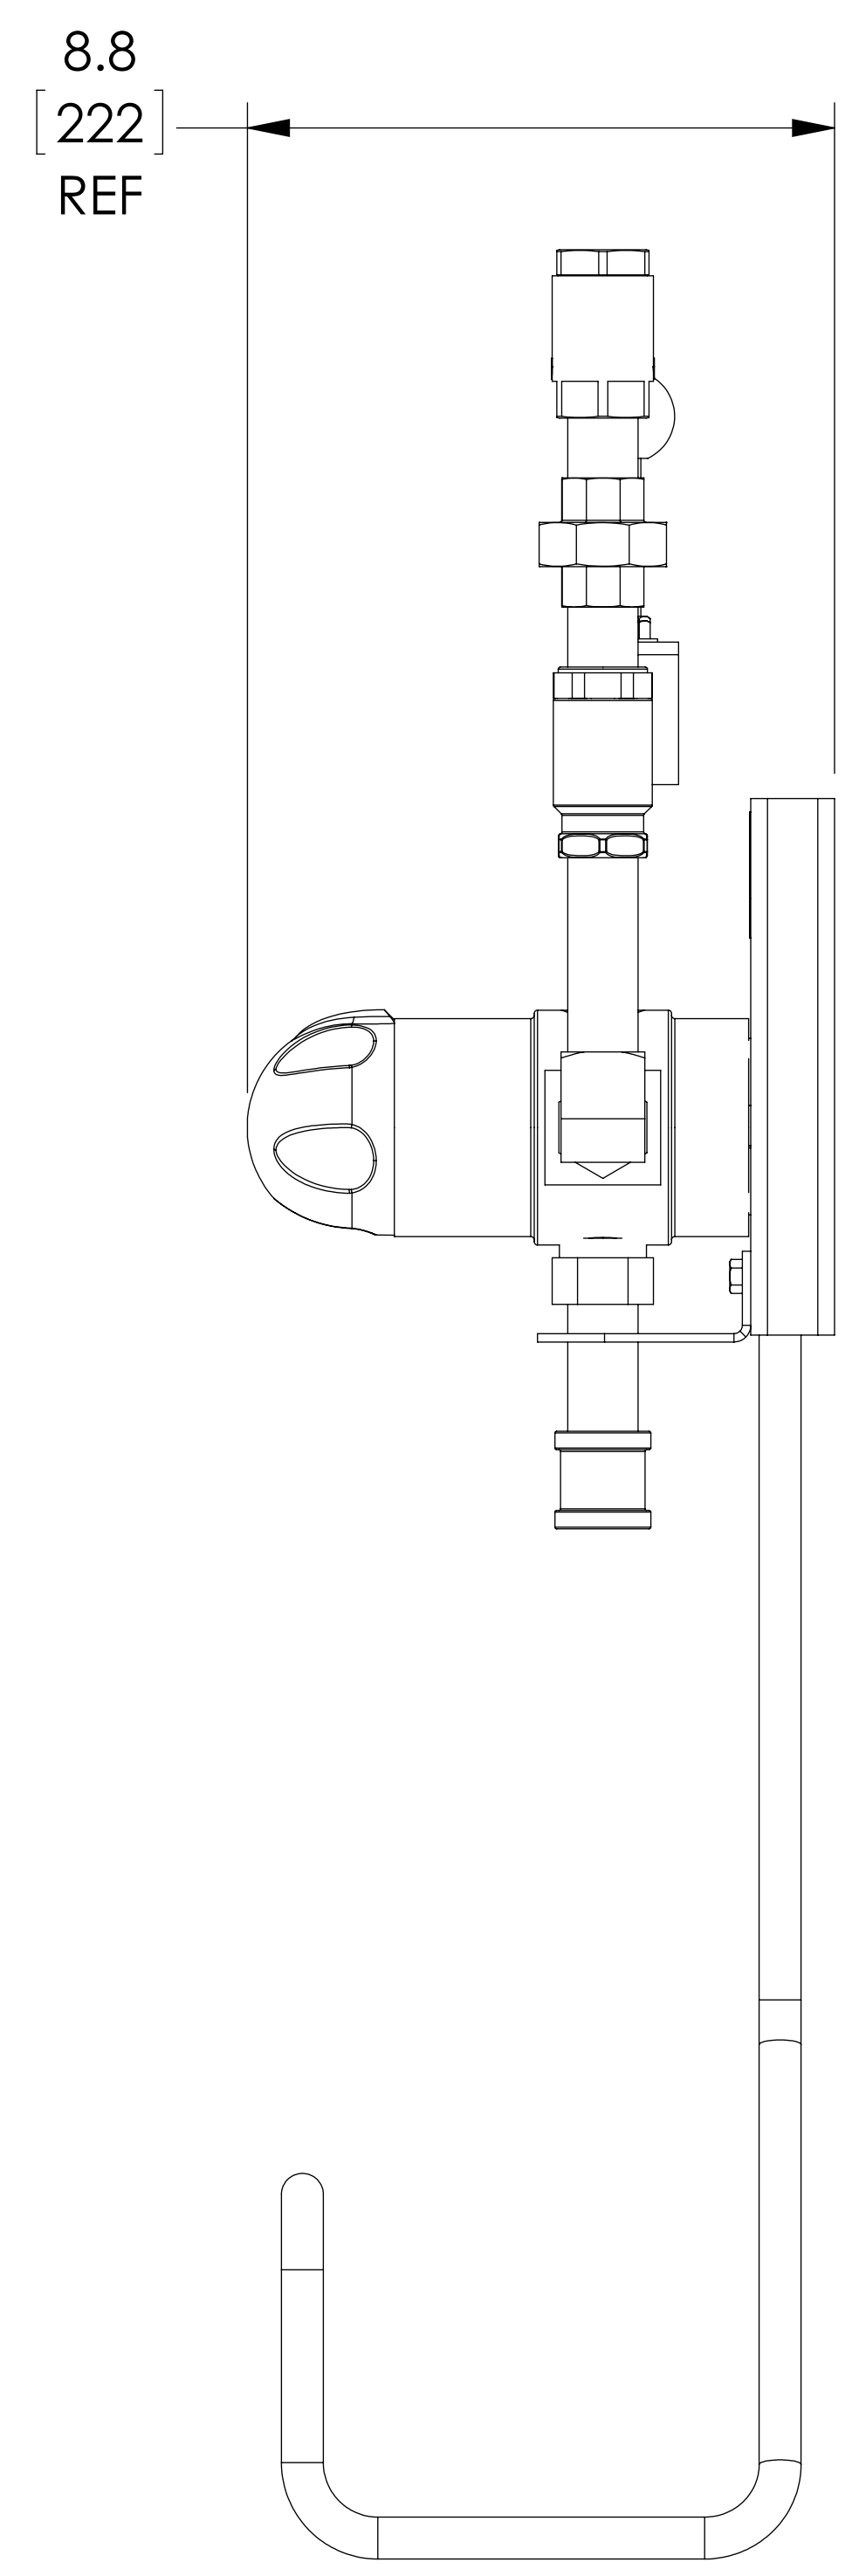

ITEM	MATERIAL
MIXING VALVE BODY	BRASS
COMPONENTS	BRASS
BACKPLATE / RACK	STAINLESS STEEL
HOSE	N/A
NOZZLE	N/A
LOCATION	CONNECTION
COLD WATER IN CONNECTION	3/4" NPT
HOT WATER IN CONNECTION	3/4" NPT
OUTLET	3/4" NPT

				ARMSTRONG INTERNATIONAL Copyright © 2010 ARMSTRONG INTERNATIONAL, INC.	
DO NOT SCALE DRAWING TOLERANCES UNLESS OTHERWISE SPECIFIED DIMENSIONING ENGLISH [mm]				3032 3/4 NPT BRS STANDARD W/HOSE RACK	
FRACTIONAL ± 1/64 ANGULAR: ± 2		NAME DATE		C-055897	
DECIMAL .XXXX ± .0005 .XXX ± .005 .XX ± .015 .X ± .3		DRAWN CFG		MATERIAL	
RELEASED		REV		SHEET 1 OF 1 DWG. D24716	