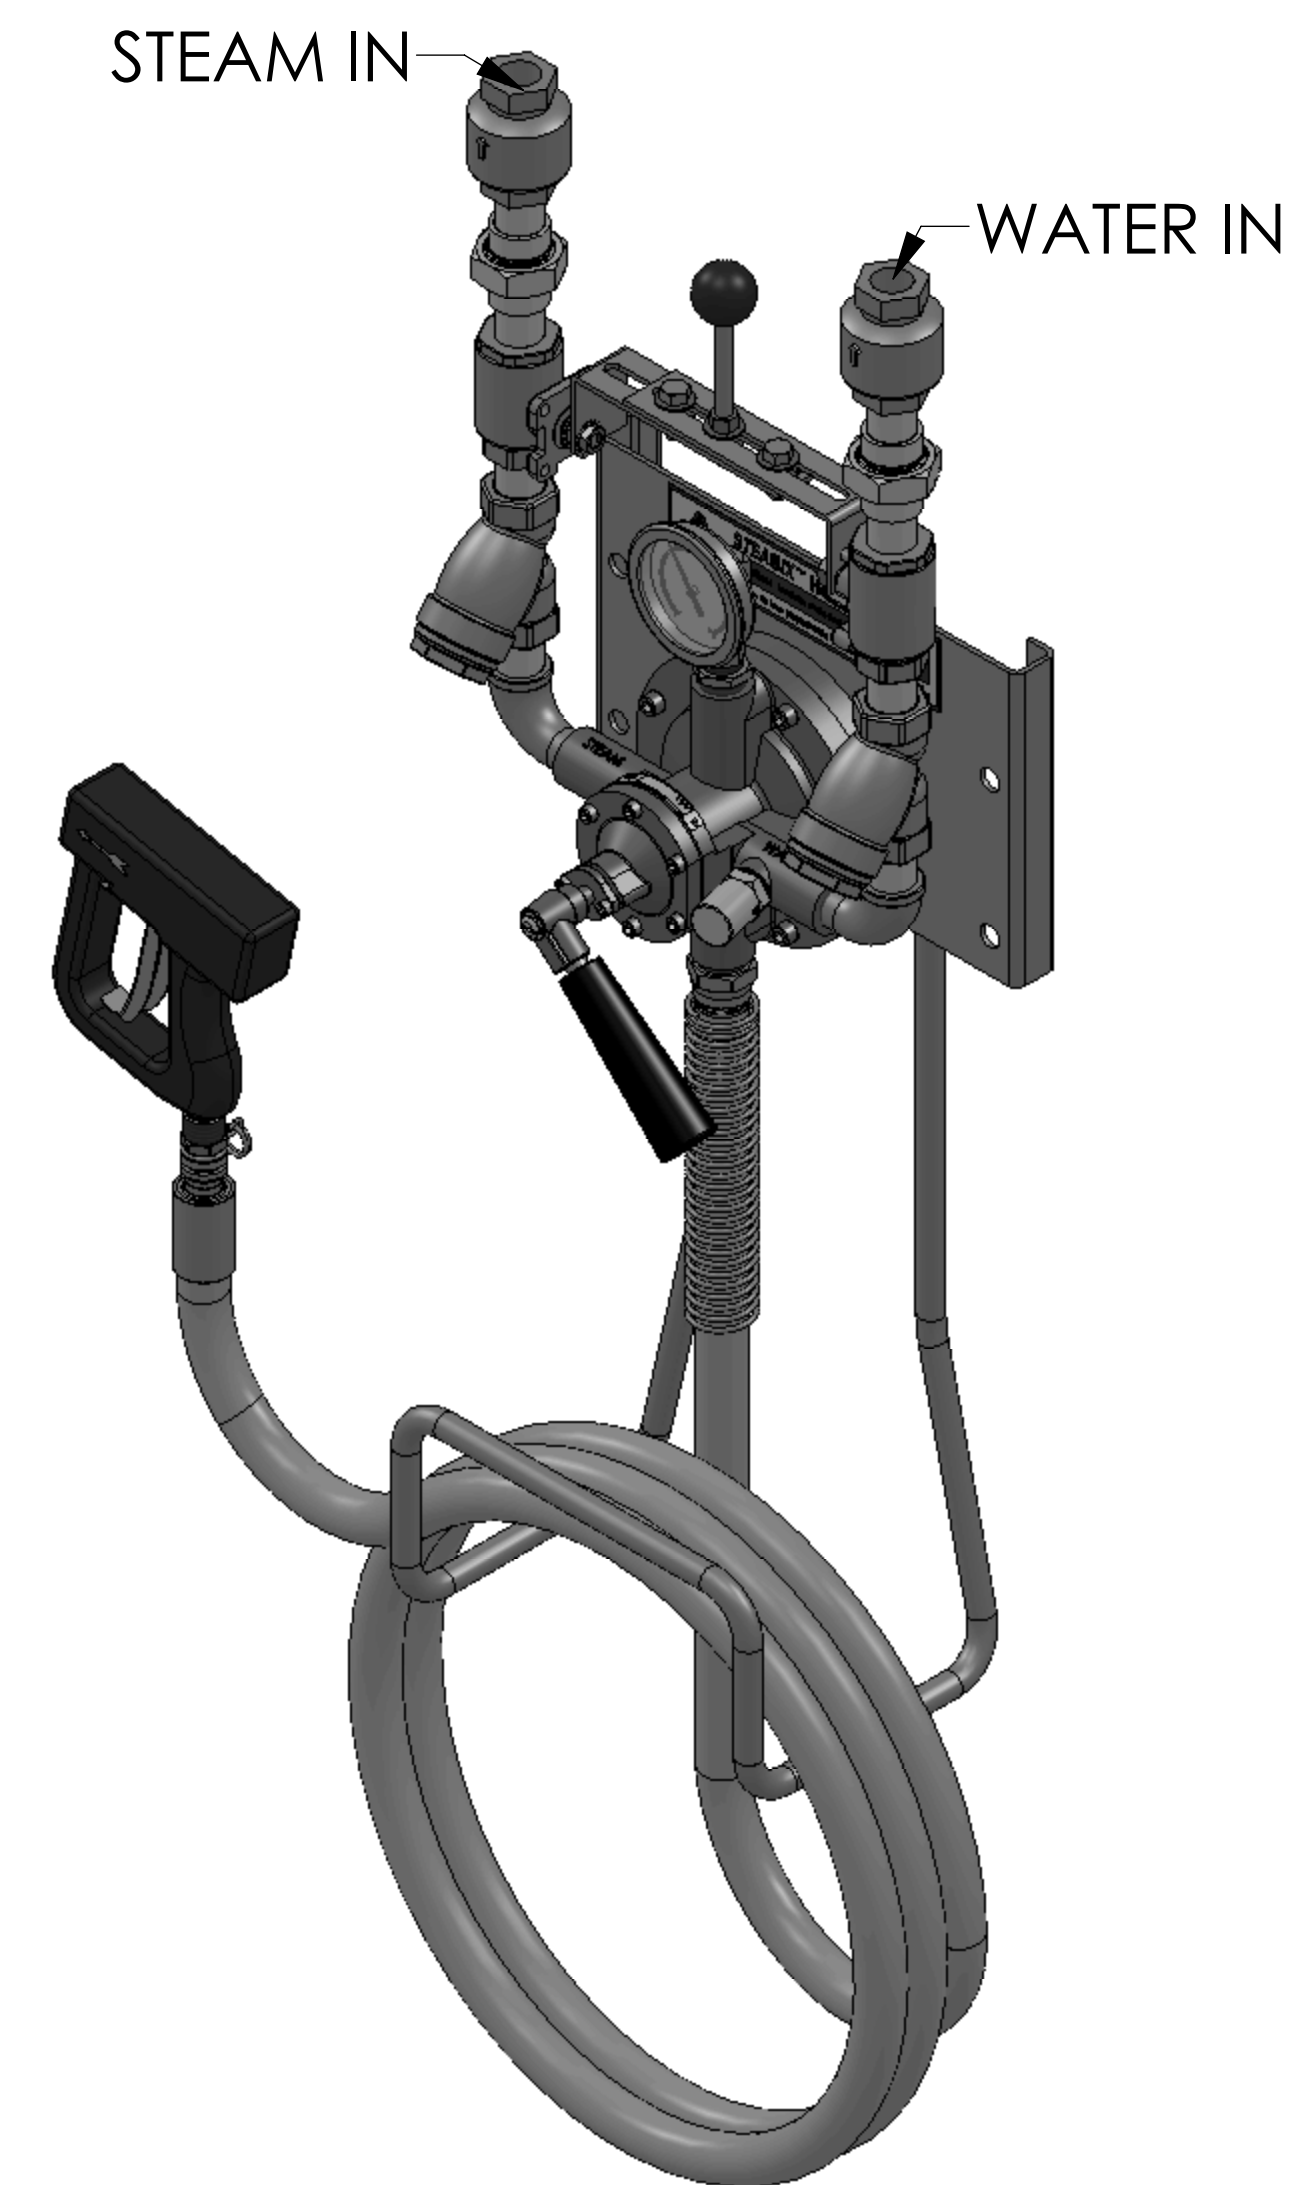

ITEM	MATERIAL
MIXING VALVE BODY	STAINLESS STEEL
COMPONENTS	STAINLESS STEEL
BACKPLATE / RACK	STAINLESS STEEL
HOSE	YELLOW (190F [88C])
NOZZLE	STAINLESS STEEL
LOCATION	CONNECTION
STEAM IN CONNECTION	3/4" NPT
WATER IN CONNECTION	3/4" NPT
OUTLET	3/4" NPT

DO NOT SCALE DRAWING	
TOLERANCES UNLESS OTHERWISE SPECIFIED	
DIMENSIONING ENGLISH [mm]	
FRACTIONAL $\pm 1/64$	
ANGULAR: ± 2	
DECIMAL	IN. MM
.XXX	$\pm .0005$.010
.XX	$\pm .015$.10
.X	----- .3

		NAME	DATE
		CFG	
RELEASED			