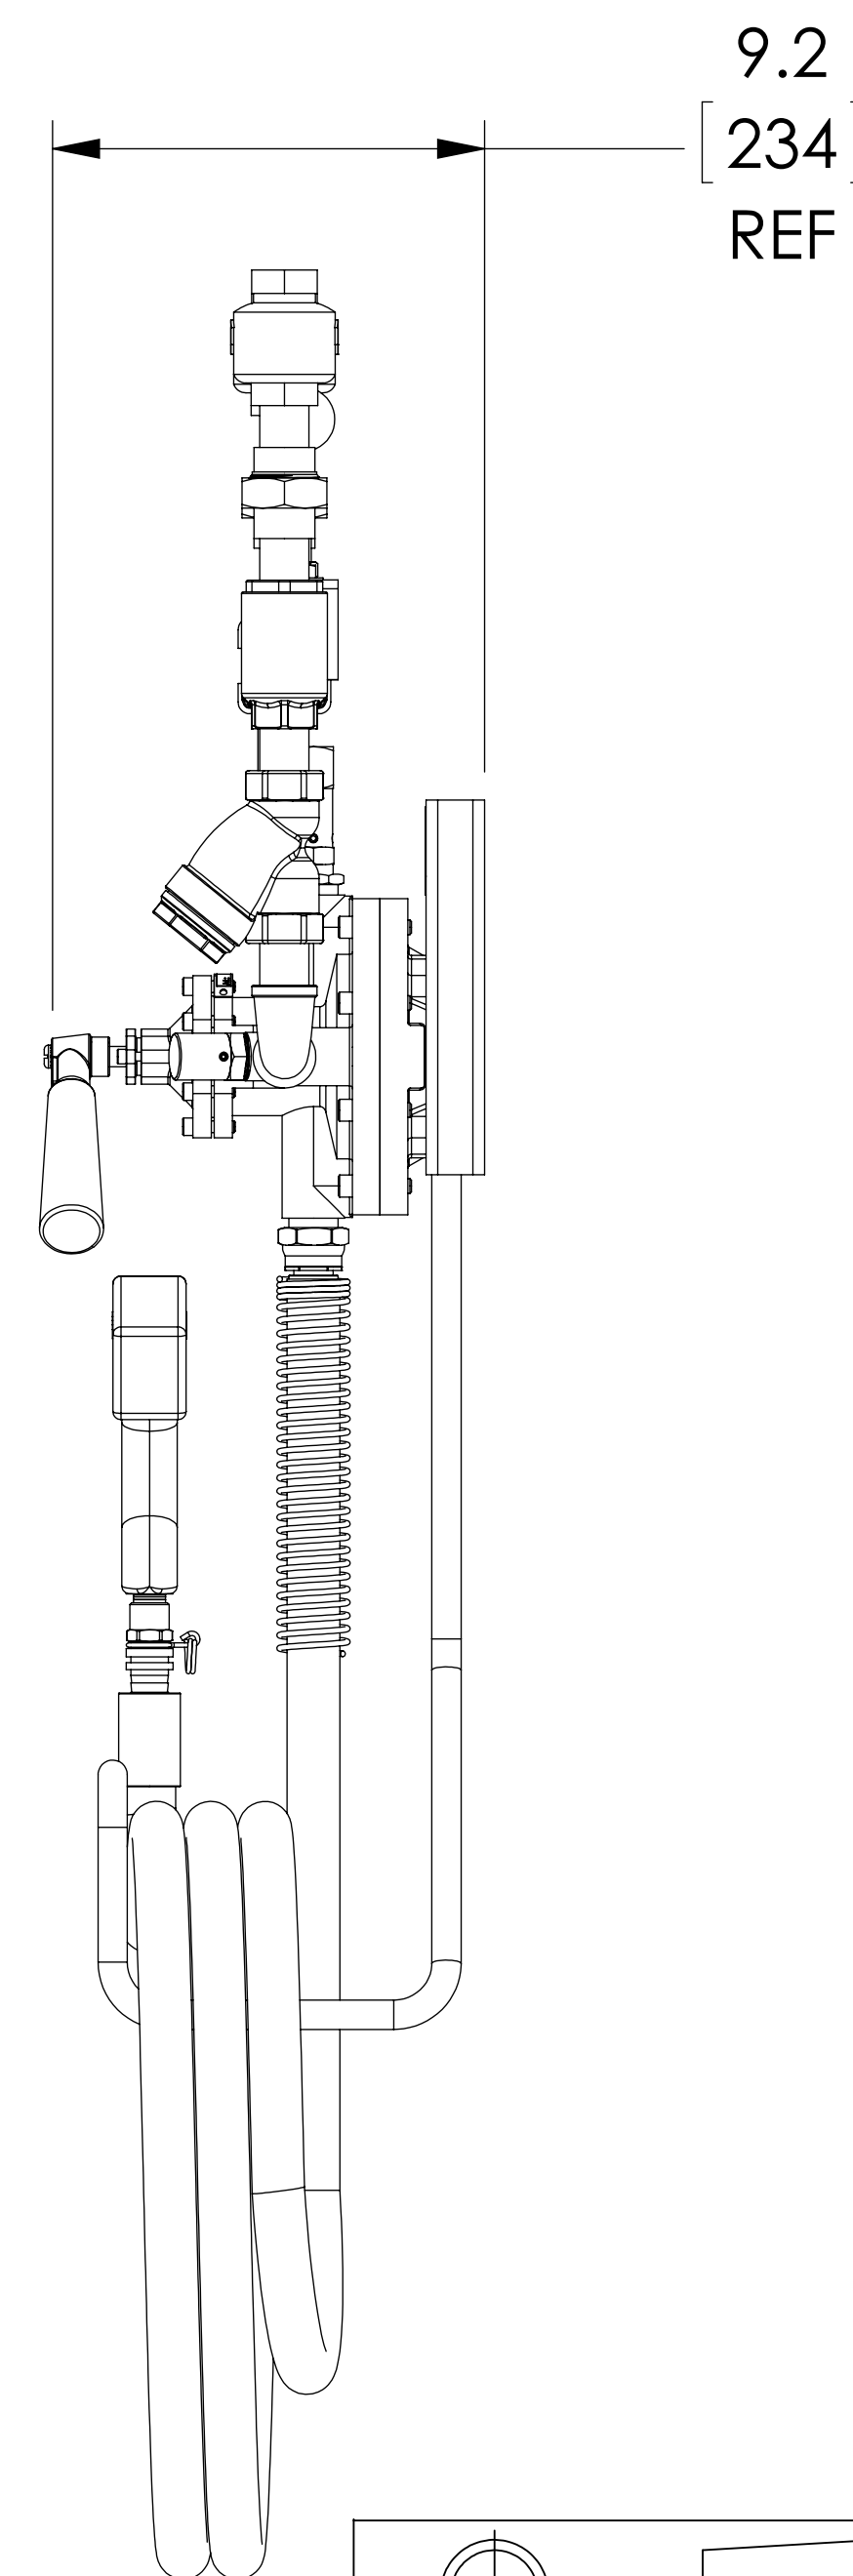

ITEM	MATERIAL
MIXING VALVE BODY	STAINLESS STEEL
COMPONENTS	STAINLESS STEEL
BACKPLATE / RACK	STAINLESS STEEL
HOSE	YELLOW (190F [88C])
NOZZLE	STAINLESS STEEL
LOCATION	CONNECTION
STEAM IN CONNECTION	3/4" NPT
WATER IN CONNECTION	3/4" NPT
OUTLET	3/4" NPT

DO NOT SCALE DRAWING	
TOLERANCES UNLESS OTHERWISE SPECIFIED	
DIMENSIONING ENGLISH [mm]	
FRACTIONAL $\pm 1/64$	
ANGULAR: ± 2	
DECIMAL	IN. MM
.XXX	$\pm .0005$.010
.XX	$\pm .015$.10
.X	----- .3

		NAME	DATE
		CFG	
RELEASED			