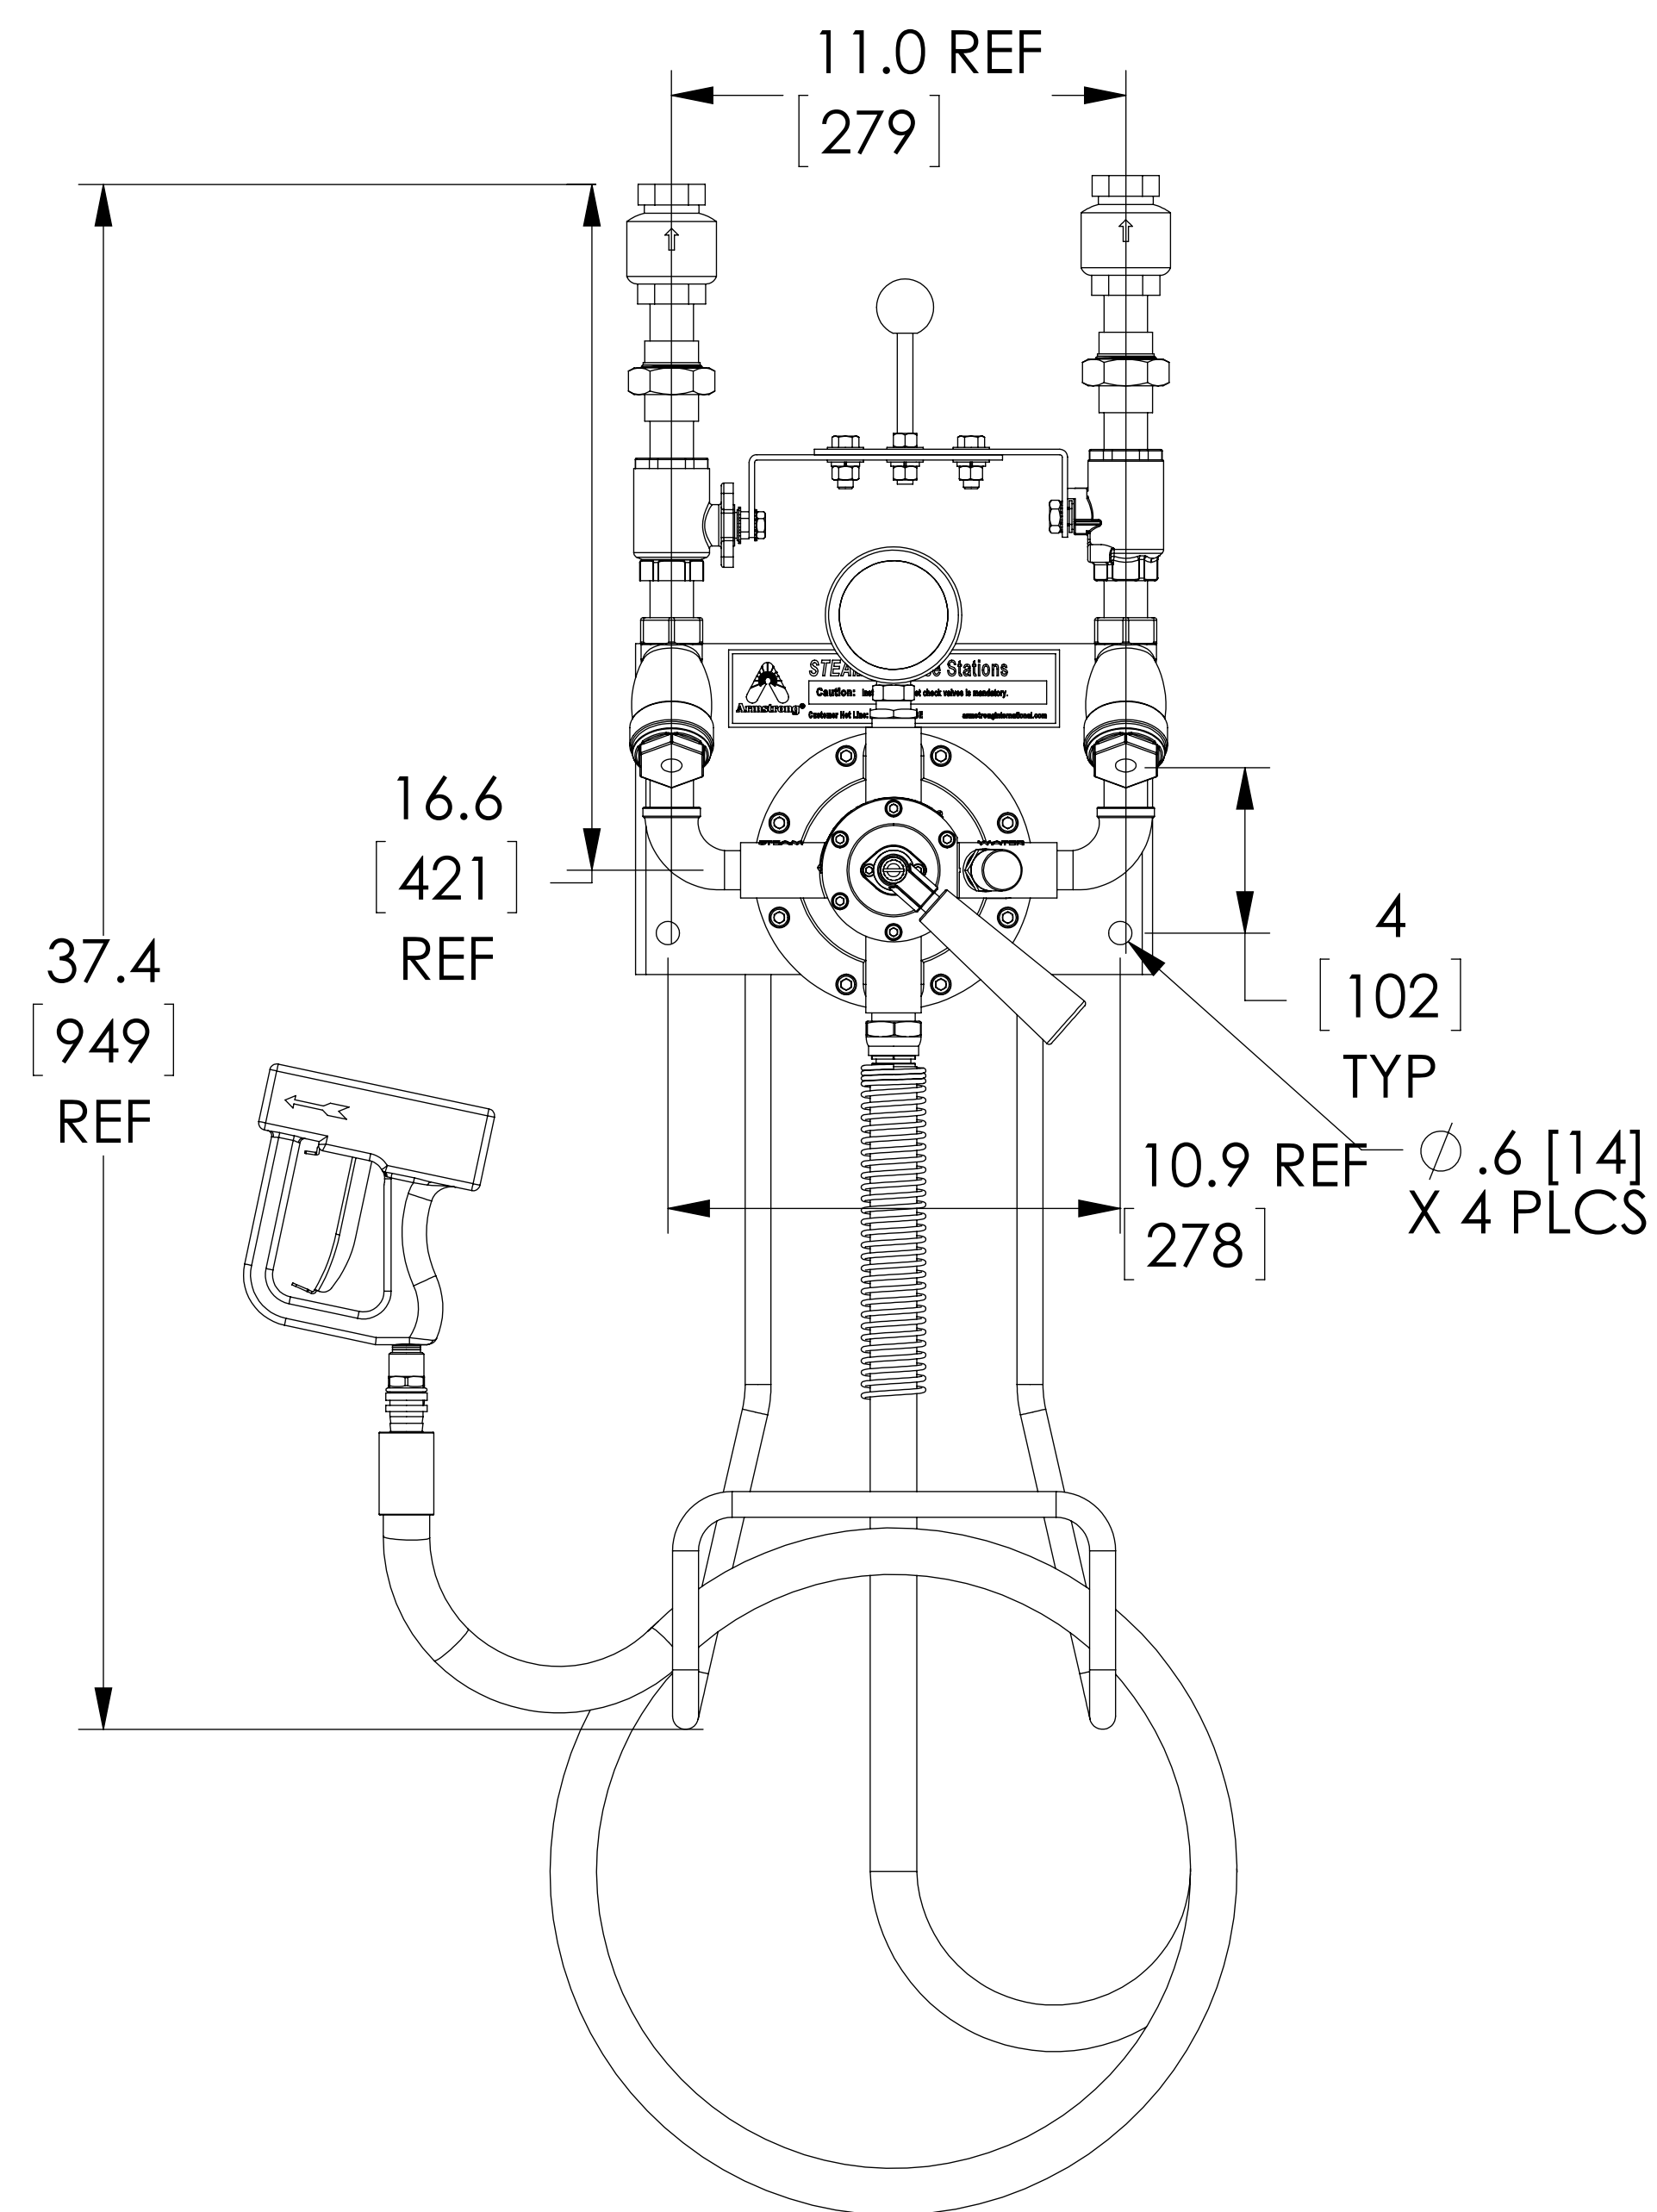

ITEM	MATERIAL
MIXING VALVE BODY	STAINLESS STEEL
COMPONENTS	STAINLESS STEEL
BACKPLATE / RACK	STAINLESS STEEL
HOSE	YELLOW (190F [88C])
NOZZLE	STAINLESS STEEL
LOCATION	CONNECTION
STEAM IN CONNECTION	3/4" NPT
WATER IN CONNECTION	3/4" NPT
OUTLET	3/4" NPT

DO NOT SCALE DRAWING	
TOLERANCES UNLESS OTHERWISE SPECIFIED	
DIMENSIONING ENGLISH [mm]	
FRACTIONAL $\pm 1/64$	
ANGULAR: ± 2	
DECIMAL	IN. MM
.XXX	$\pm .0005$.010
.XX	$\pm .015$.10
.X	----- .3

		NAME	DATE
		CFG	
RELEASED			

ARMSTRONG INTERNATIONAL Copyright © 2010 ARMSTRONG INTERNATIONAL, INC.	
2033SS 3/4 NPT SS PREMIUM W/HOSE RACK 50 FT YEL HOSE 50 FT TRIGGERGUARD SS	
C-055887	
MATERIAL	SHEET 1 OF 1
REV A	DWG. D31131