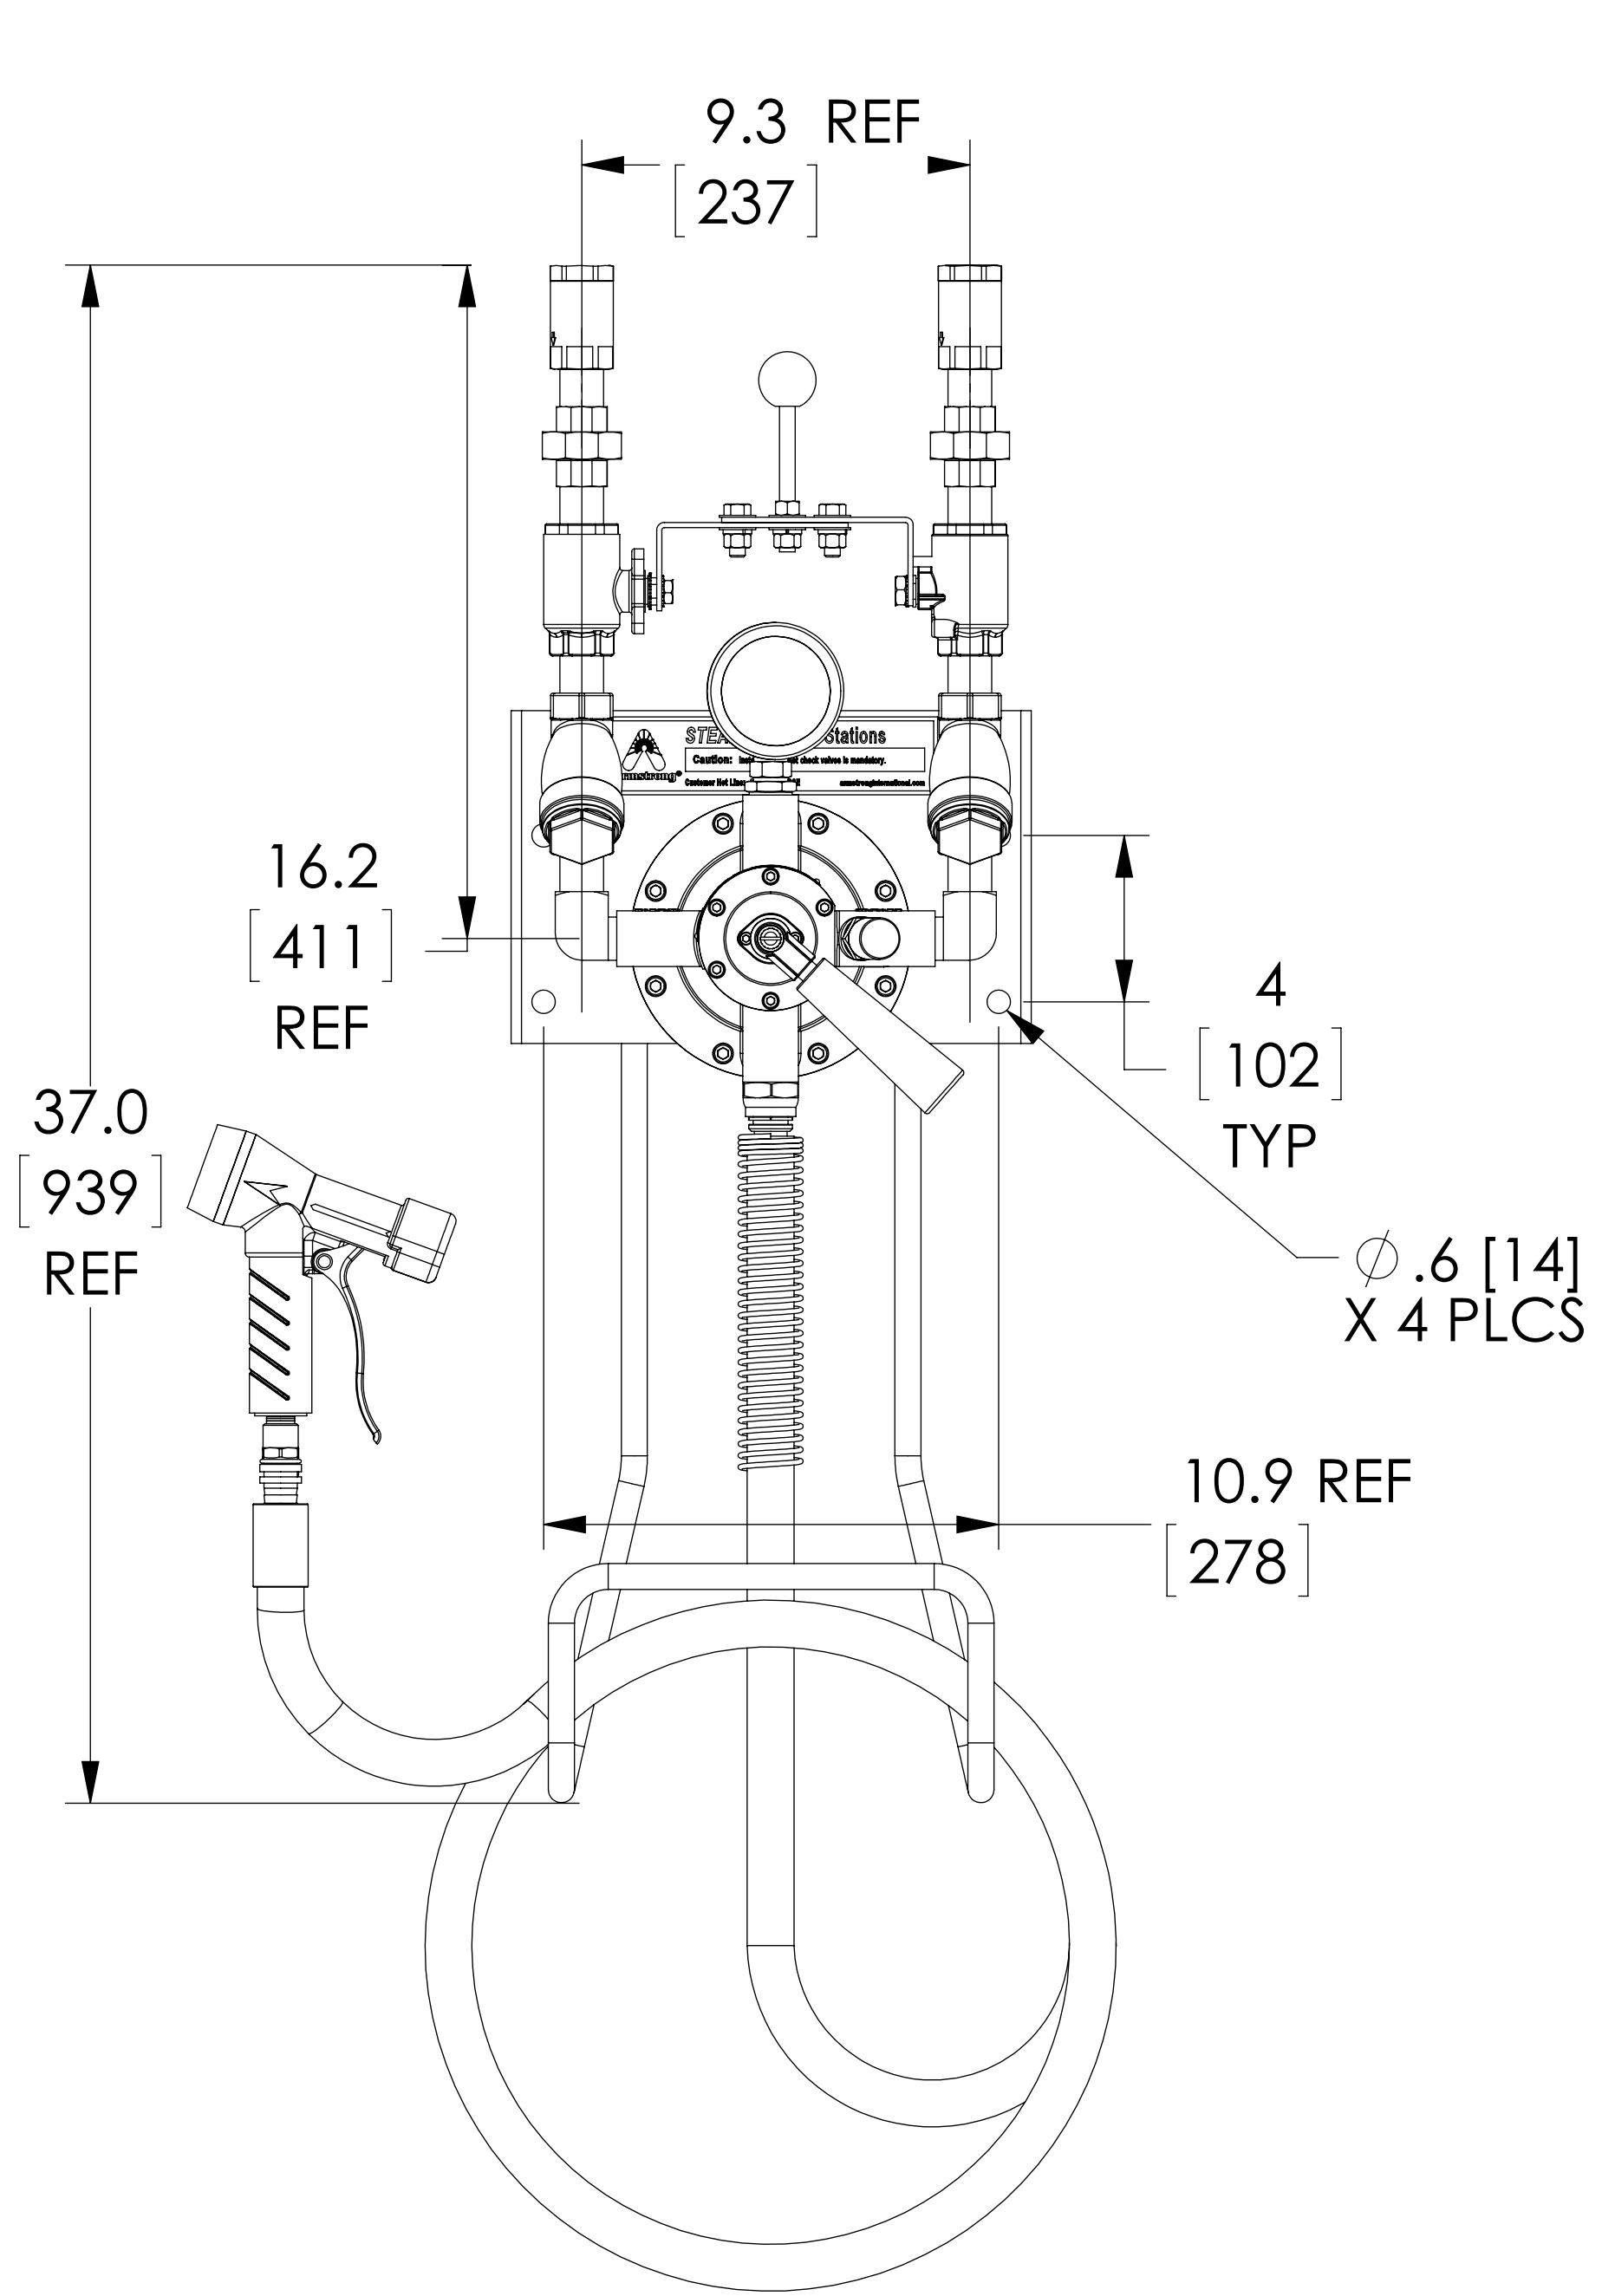

ITEM	MATERIAL
MIXING VALVE BODY	BRASS/STAINLESS STEEL
COMPONENTS	BRASS
BACKPLATE / RACK	STAINLESS STEEL
HOSE	YELLOW (190F [88C])
NOZZLE	BRASS
LOCATION	CONNECTION
STEAM IN CONNECTION	3/4" NPT
WATER IN CONNECTION	3/4" NPT
OUTLET	3/4" NPT

DO NOT SCALE DRAWING	
TOLERANCES UNLESS OTHERWISE SPECIFIED	
DIMENSIONING ENGLISH [mm]	
FRACTIONAL	± 1/64
ANGULAR	± 2
DECIMAL	.XXXX ± .0005
	.XXX ± .005
	.XX ± .015
	.X ± .03

		NAME	DATE
		DRAWN	CFG
RELEASED			

ARMSTRONG INTERNATIONAL Copyright © 2010 ARMSTRONG INTERNATIONAL, INC.	
2033P 3/4 NPT BRS PREMIUM W/HOSE RACK 50 FT YEL HOSE 50 FT 038-10 STD	
C-055836	
MATERIAL	SHEET 1 OF 1
REV A	DWG. D16794