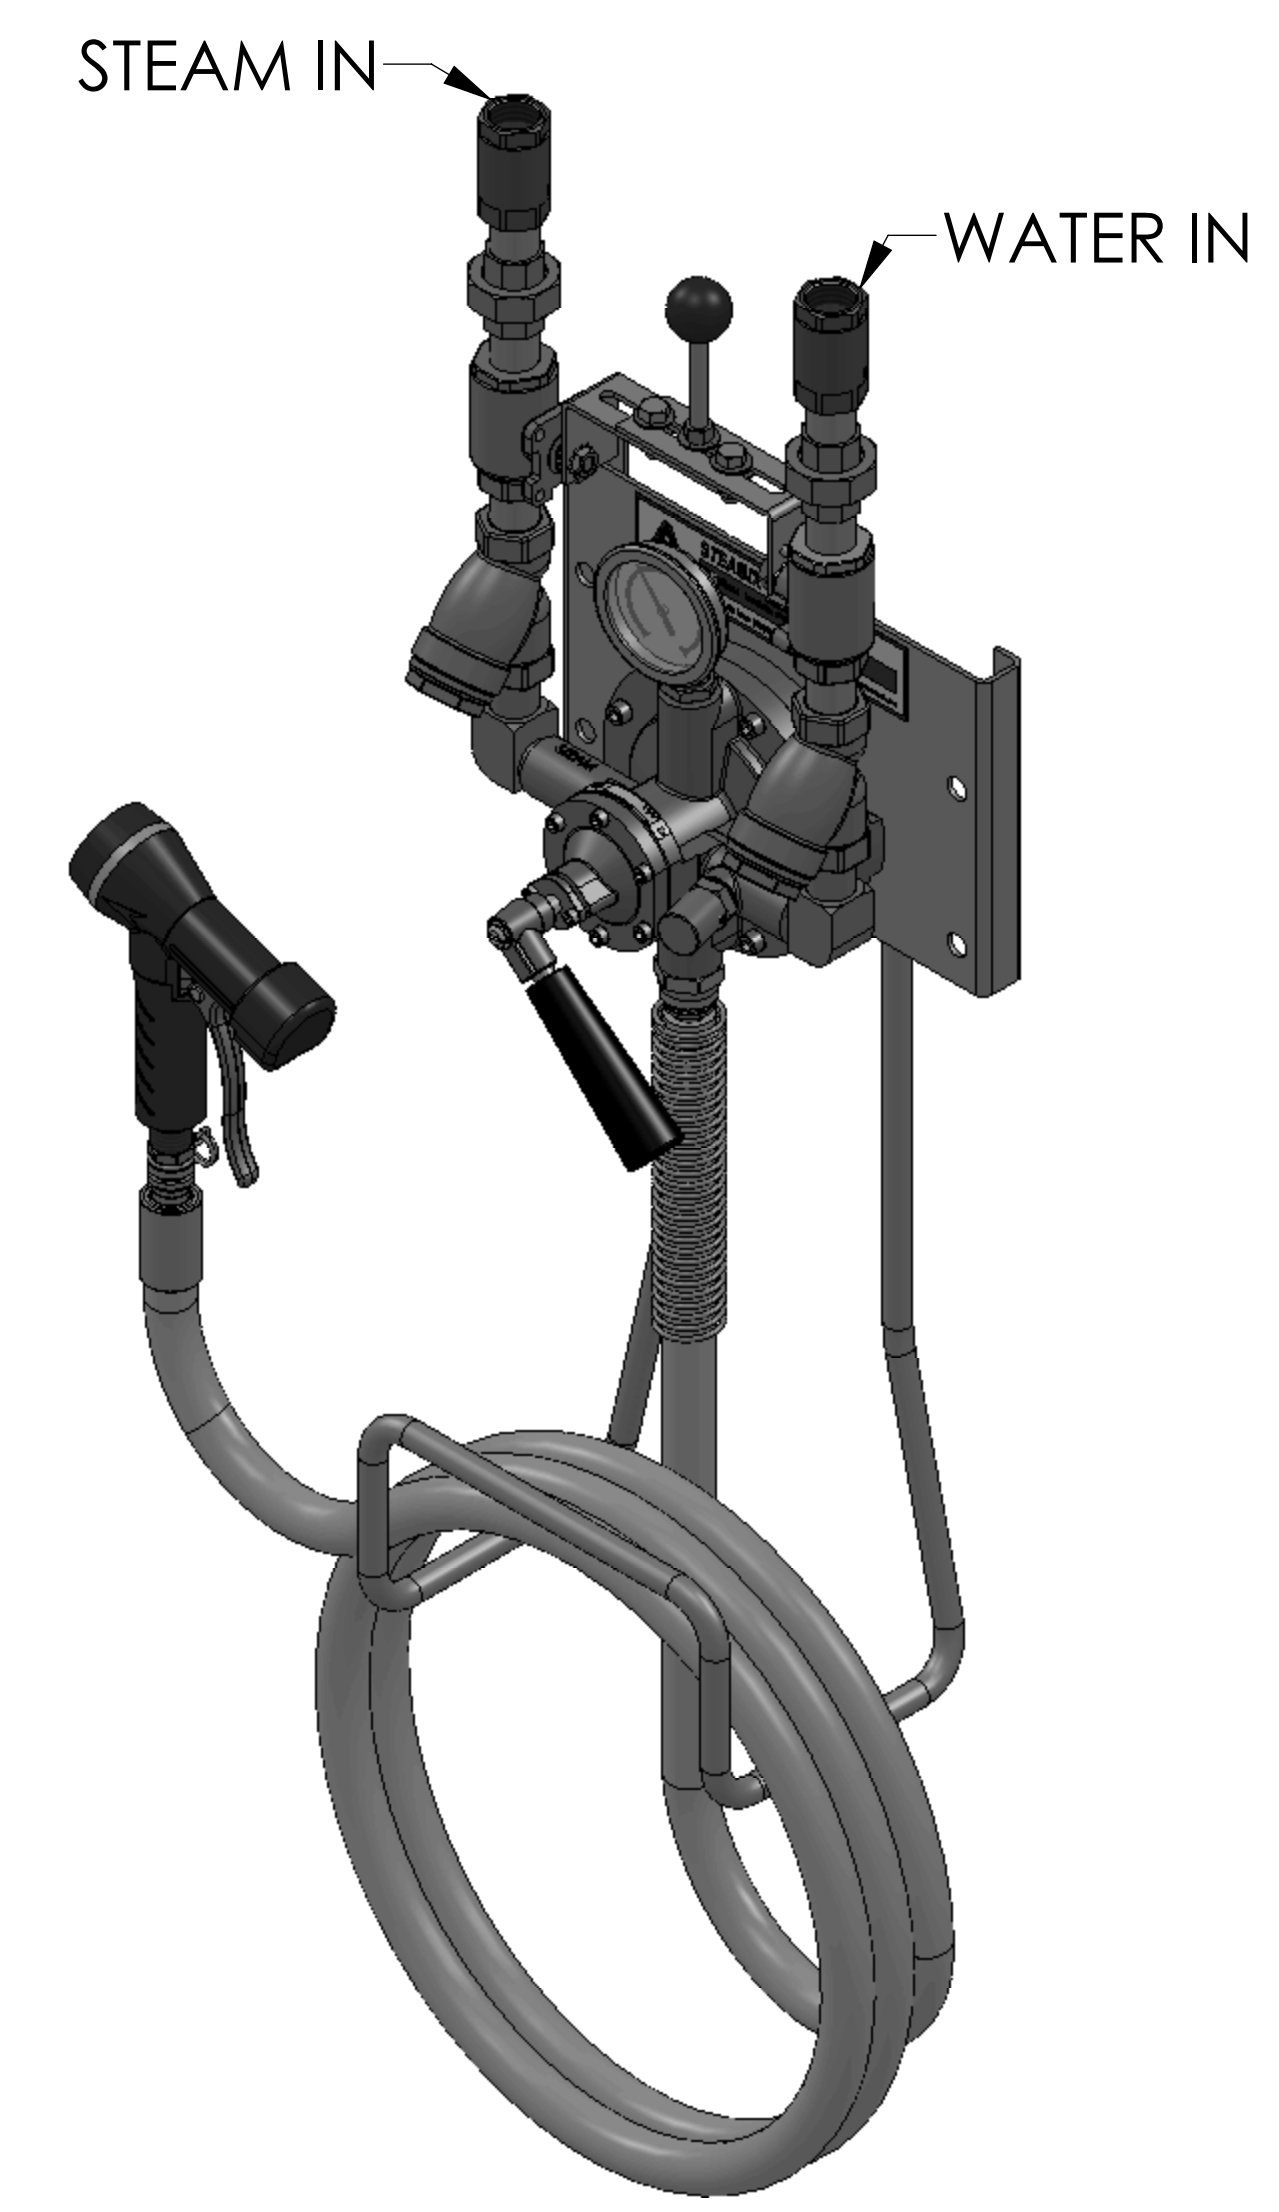

ITEM	MATERIAL
MIXING VALVE BODY	BRASS/STAINLESS STEEL
COMPONENTS	BRASS
BACKPLATE / RACK	STAINLESS STEEL
HOSE	YELLOW (190F [88C])
NOZZLE	BRASS
LOCATION	CONNECTION
STEAM IN CONNECTION	3/4" NPT
WATER IN CONNECTION	3/4" NPT
OUTLET	3/4" NPT

DO NOT SCALE DRAWING	
TOLERANCES UNLESS OTHERWISE SPECIFIED	
DIMENSIONING ENGLISH [mm]	
FRACTIONAL	± 1/64
ANGULAR	± 2
DECIMAL	.XXXX ± .0005
	.XXX ± .005
	.XX ± .015
	.X ± .03

		NAME	DATE
		DRAWN	CFG
RELEASED			