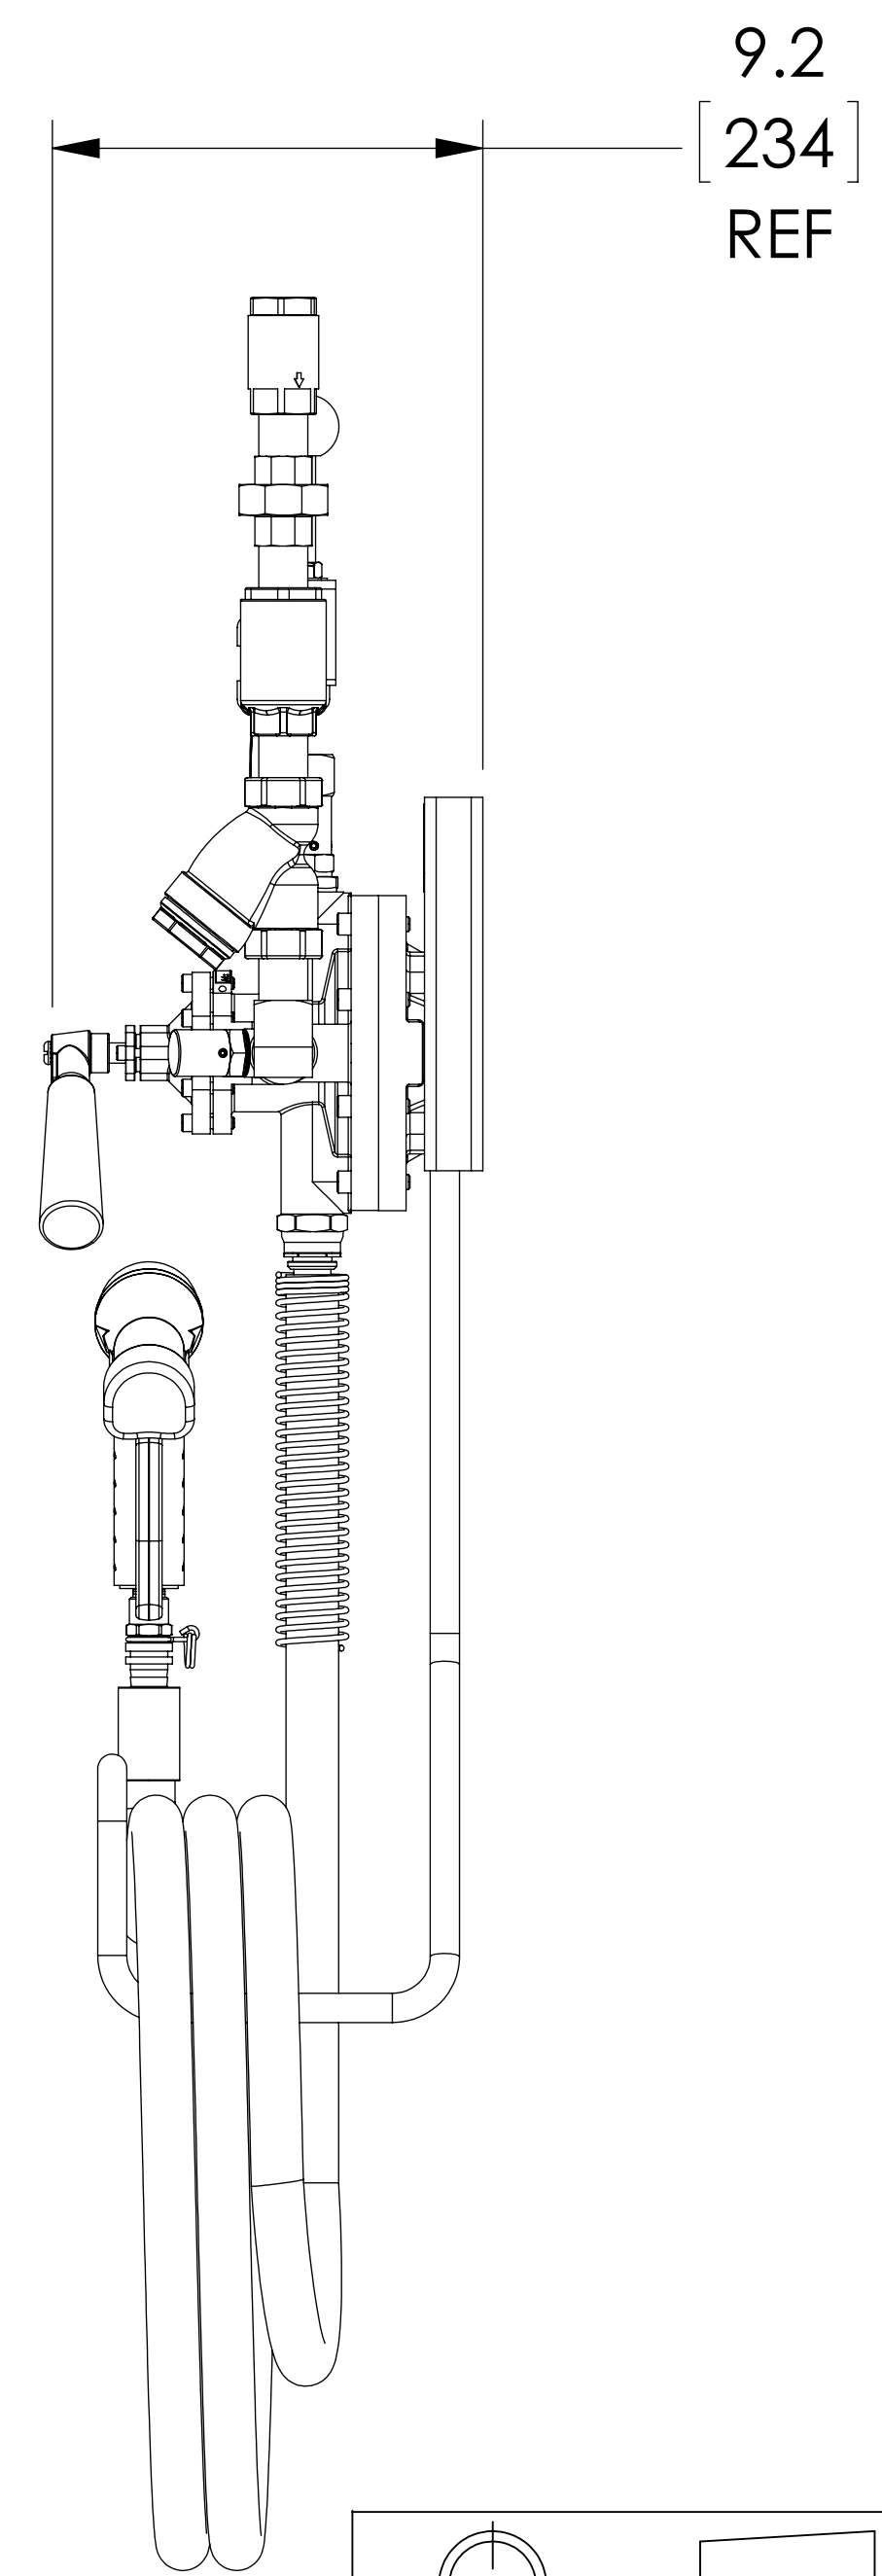

ITEM	MATERIAL
MIXING VALVE BODY	BRASS/STAINLESS STEEL
COMPONENTS	BRASS
BACKPLATE / RACK	STAINLESS STEEL
HOSE	YELLOW (190F [88C])
NOZZLE	BRASS
LOCATION	CONNECTION
STEAM IN CONNECTION	3/4" NPT
WATER IN CONNECTION	3/4" NPT
OUTLET	3/4" NPT

DO NOT SCALE DRAWING	
TOLERANCES UNLESS OTHERWISE SPECIFIED	
DIMENSIONING ENGLISH [mm]	
FRACTIONAL	± 1/64
ANGULAR	± 2
DECIMAL	.XXXX ± .0005
	.XXX ± .005
	.XX ± .015
	.X ± .03

		NAME	DATE
		DRAWN	CFG
RELEASED			

ARMSTRONG INTERNATIONAL Copyright © 2010 ARMSTRONG INTERNATIONAL, INC.	
2033P 3/4 NPT BRS PREMIUM W/HOSE RACK 50 FT YEL HOSE 50 FT 038-10 STD	
C-055836	
MATERIAL	SHEET 1 OF 1
REV A	DWG. D16794