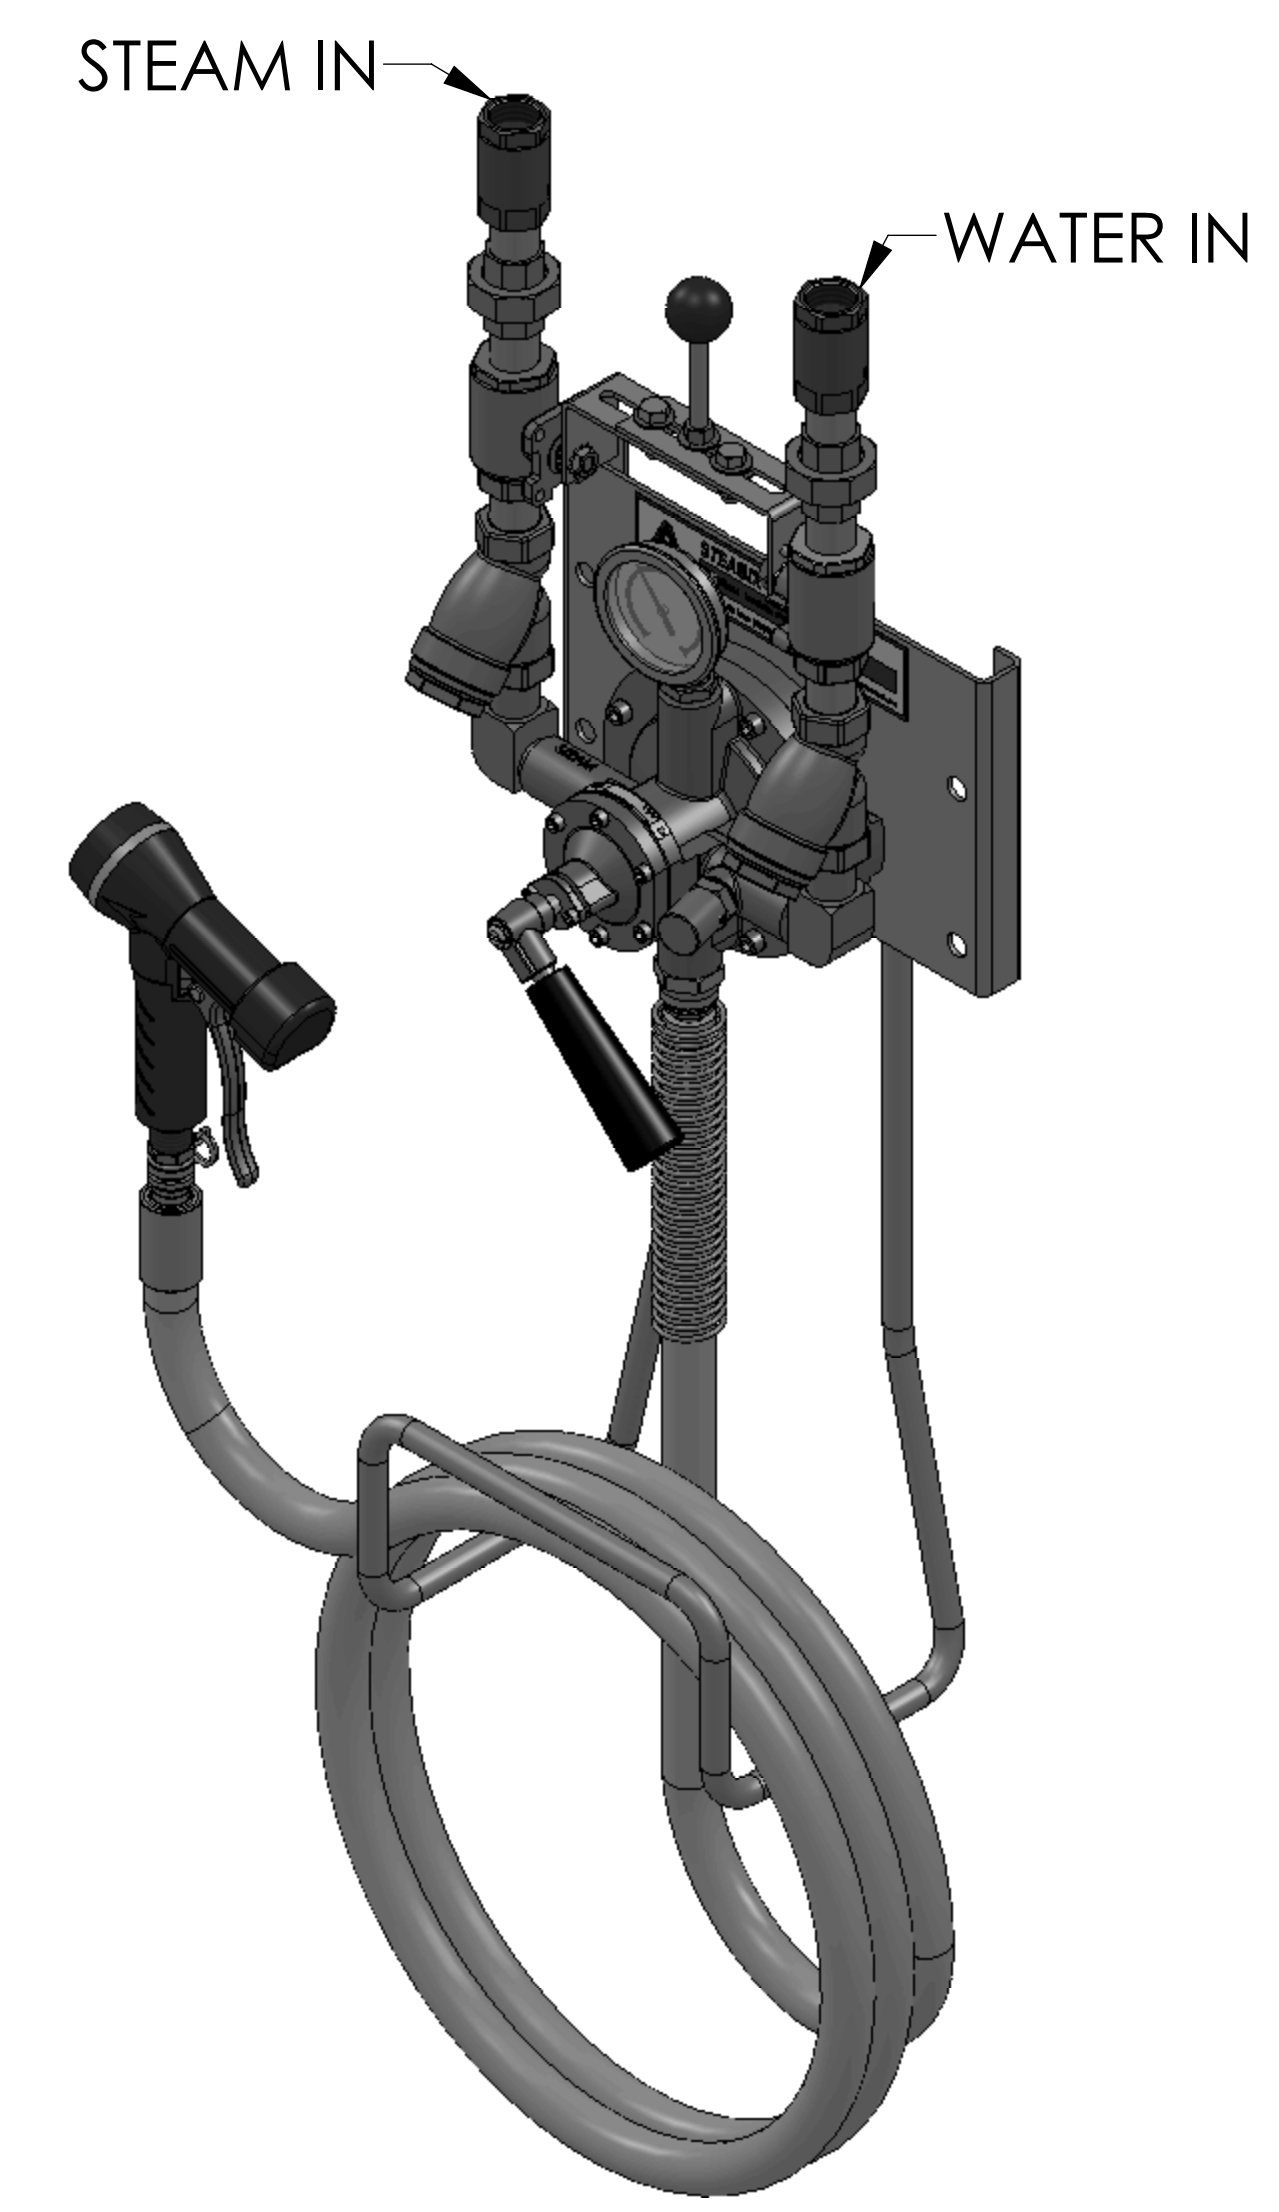

ITEM	MATERIAL
MIXING VALVE BODY	BRASS/STAINLESS STEEL
COMPONENTS	BRASS
BACKPLATE / RACK	STAINLESS STEEL
HOSE	YELLOW (190F [88C])
NOZZLE	BRASS
LOCATION	CONNECTION
STEAM IN CONNECTION	3/4" NPT
WATER IN CONNECTION	3/4" NPT
OUTLET	3/4" NPT

DO NOT SCALE DRAWING TOLERANCES UNLESS OTHERWISE SPECIFIED	
DIMENSIONING ENGLISH [mm]	
FRACTIONAL	± 1/64
ANGULAR:	± 2
DECIMAL	.XXXX ± .0005
	.XXX ± .005
	.XX ± .015
	.X ± .3

	
NAME	DATE
DRAWN	CFG
RELEASED	