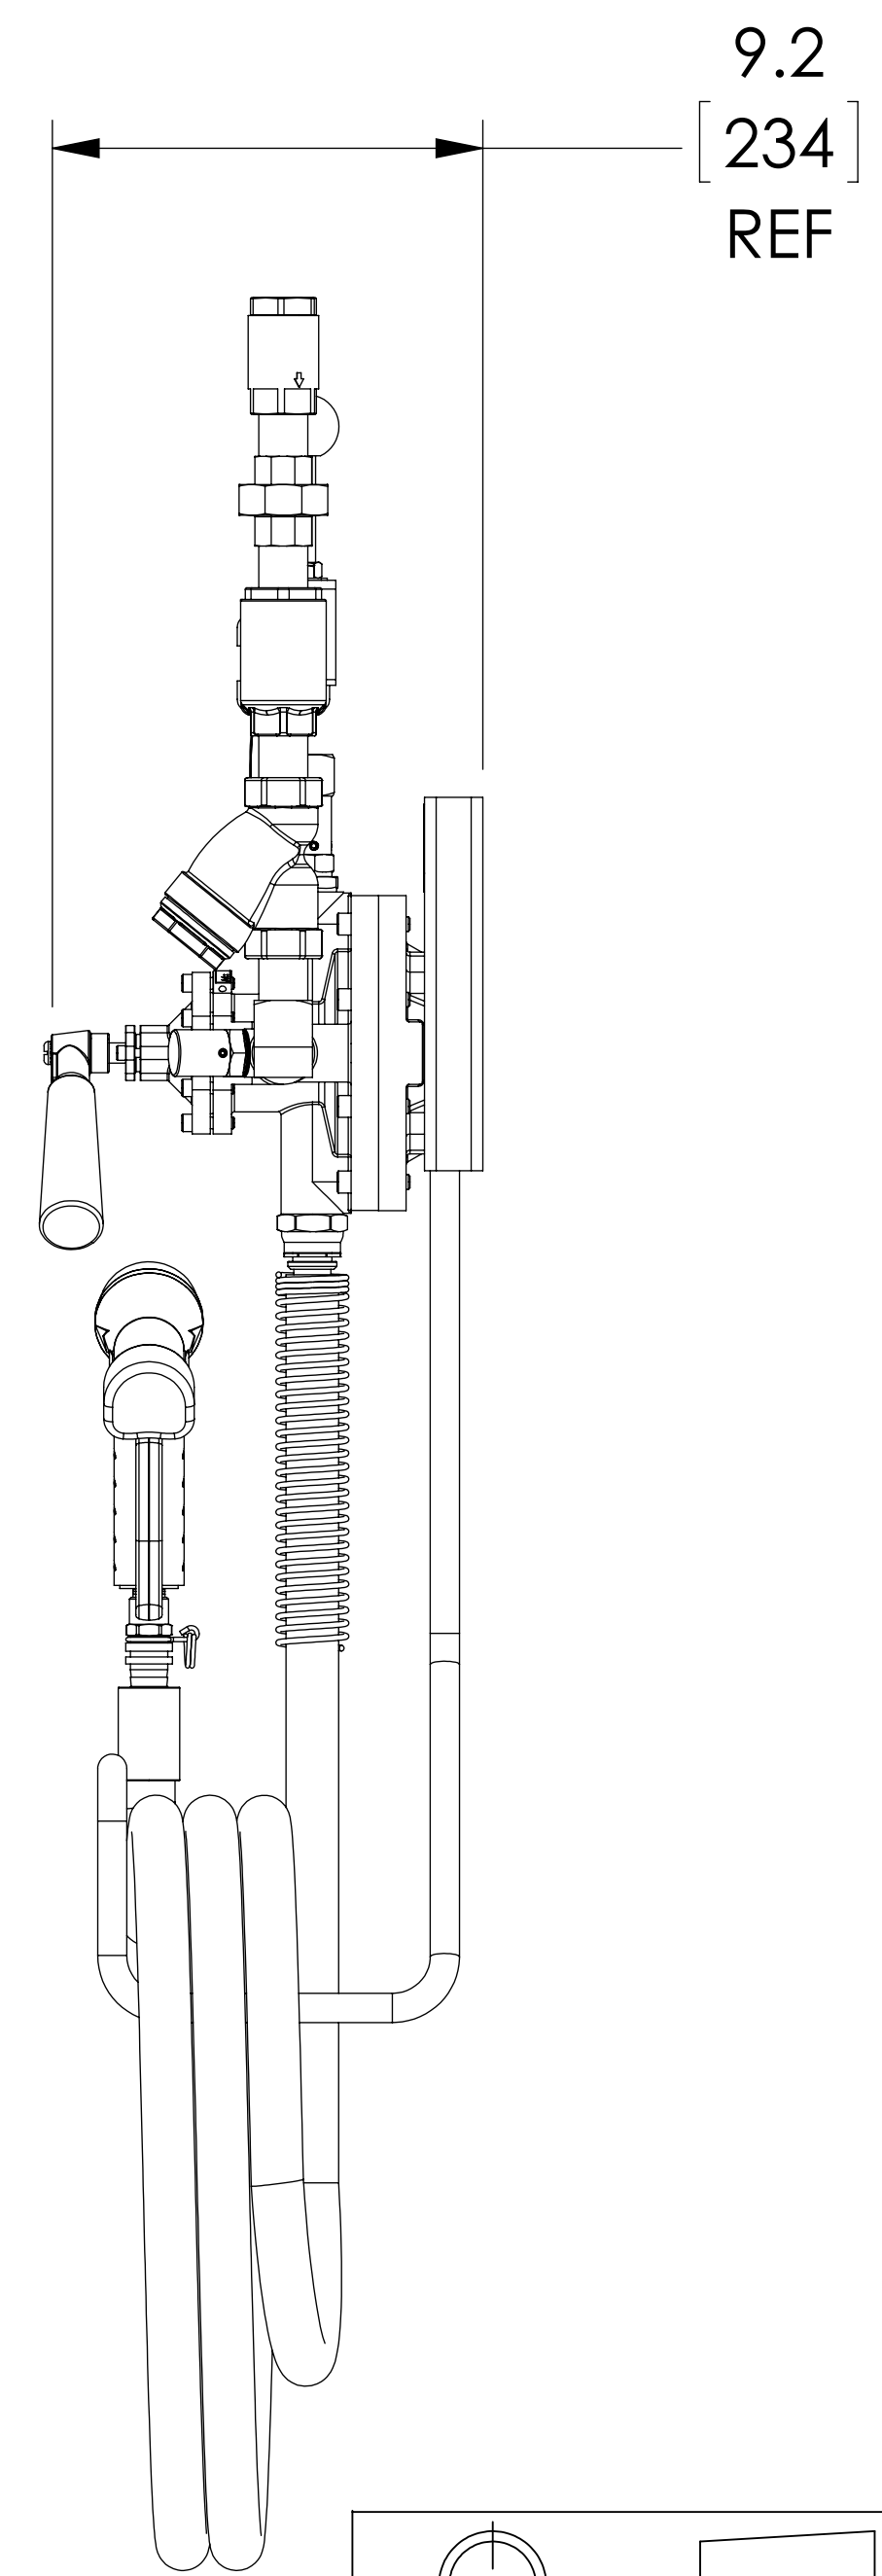

ITEM	MATERIAL
MIXING VALVE BODY	BRASS/STAINLESS STEEL
COMPONENTS	BRASS
BACKPLATE / RACK	STAINLESS STEEL
HOSE	YELLOW (190F [88C])
NOZZLE	BRASS
LOCATION	CONNECTION
STEAM IN CONNECTION	3/4" NPT
WATER IN CONNECTION	3/4" NPT
OUTLET	3/4" NPT

DO NOT SCALE DRAWING TOLERANCES UNLESS OTHERWISE SPECIFIED	
DIMENSIONING ENGLISH [mm]	
FRACTIONAL	± 1/64
ANGULAR:	± 2
DECIMAL	.XXXX ± .0005
	.XXX ± .005
	.XX ± .015
	.X ± .3

	
NAME	DATE
DRAWN	CFG
RELEASED	

<b>ARMSTRONG INTERNATIONAL</b> Copyright © 2010 ARMSTRONG INTERNATIONAL, INC.	
2033P 3/4 NPT BRS PREMIUM W/HOSE RACK 25 FT YEL HOSE 25 FT 038-10 STD	
C-055848	
MATERIAL	SHEET 1 OF 1
REV A	DWG. D16793