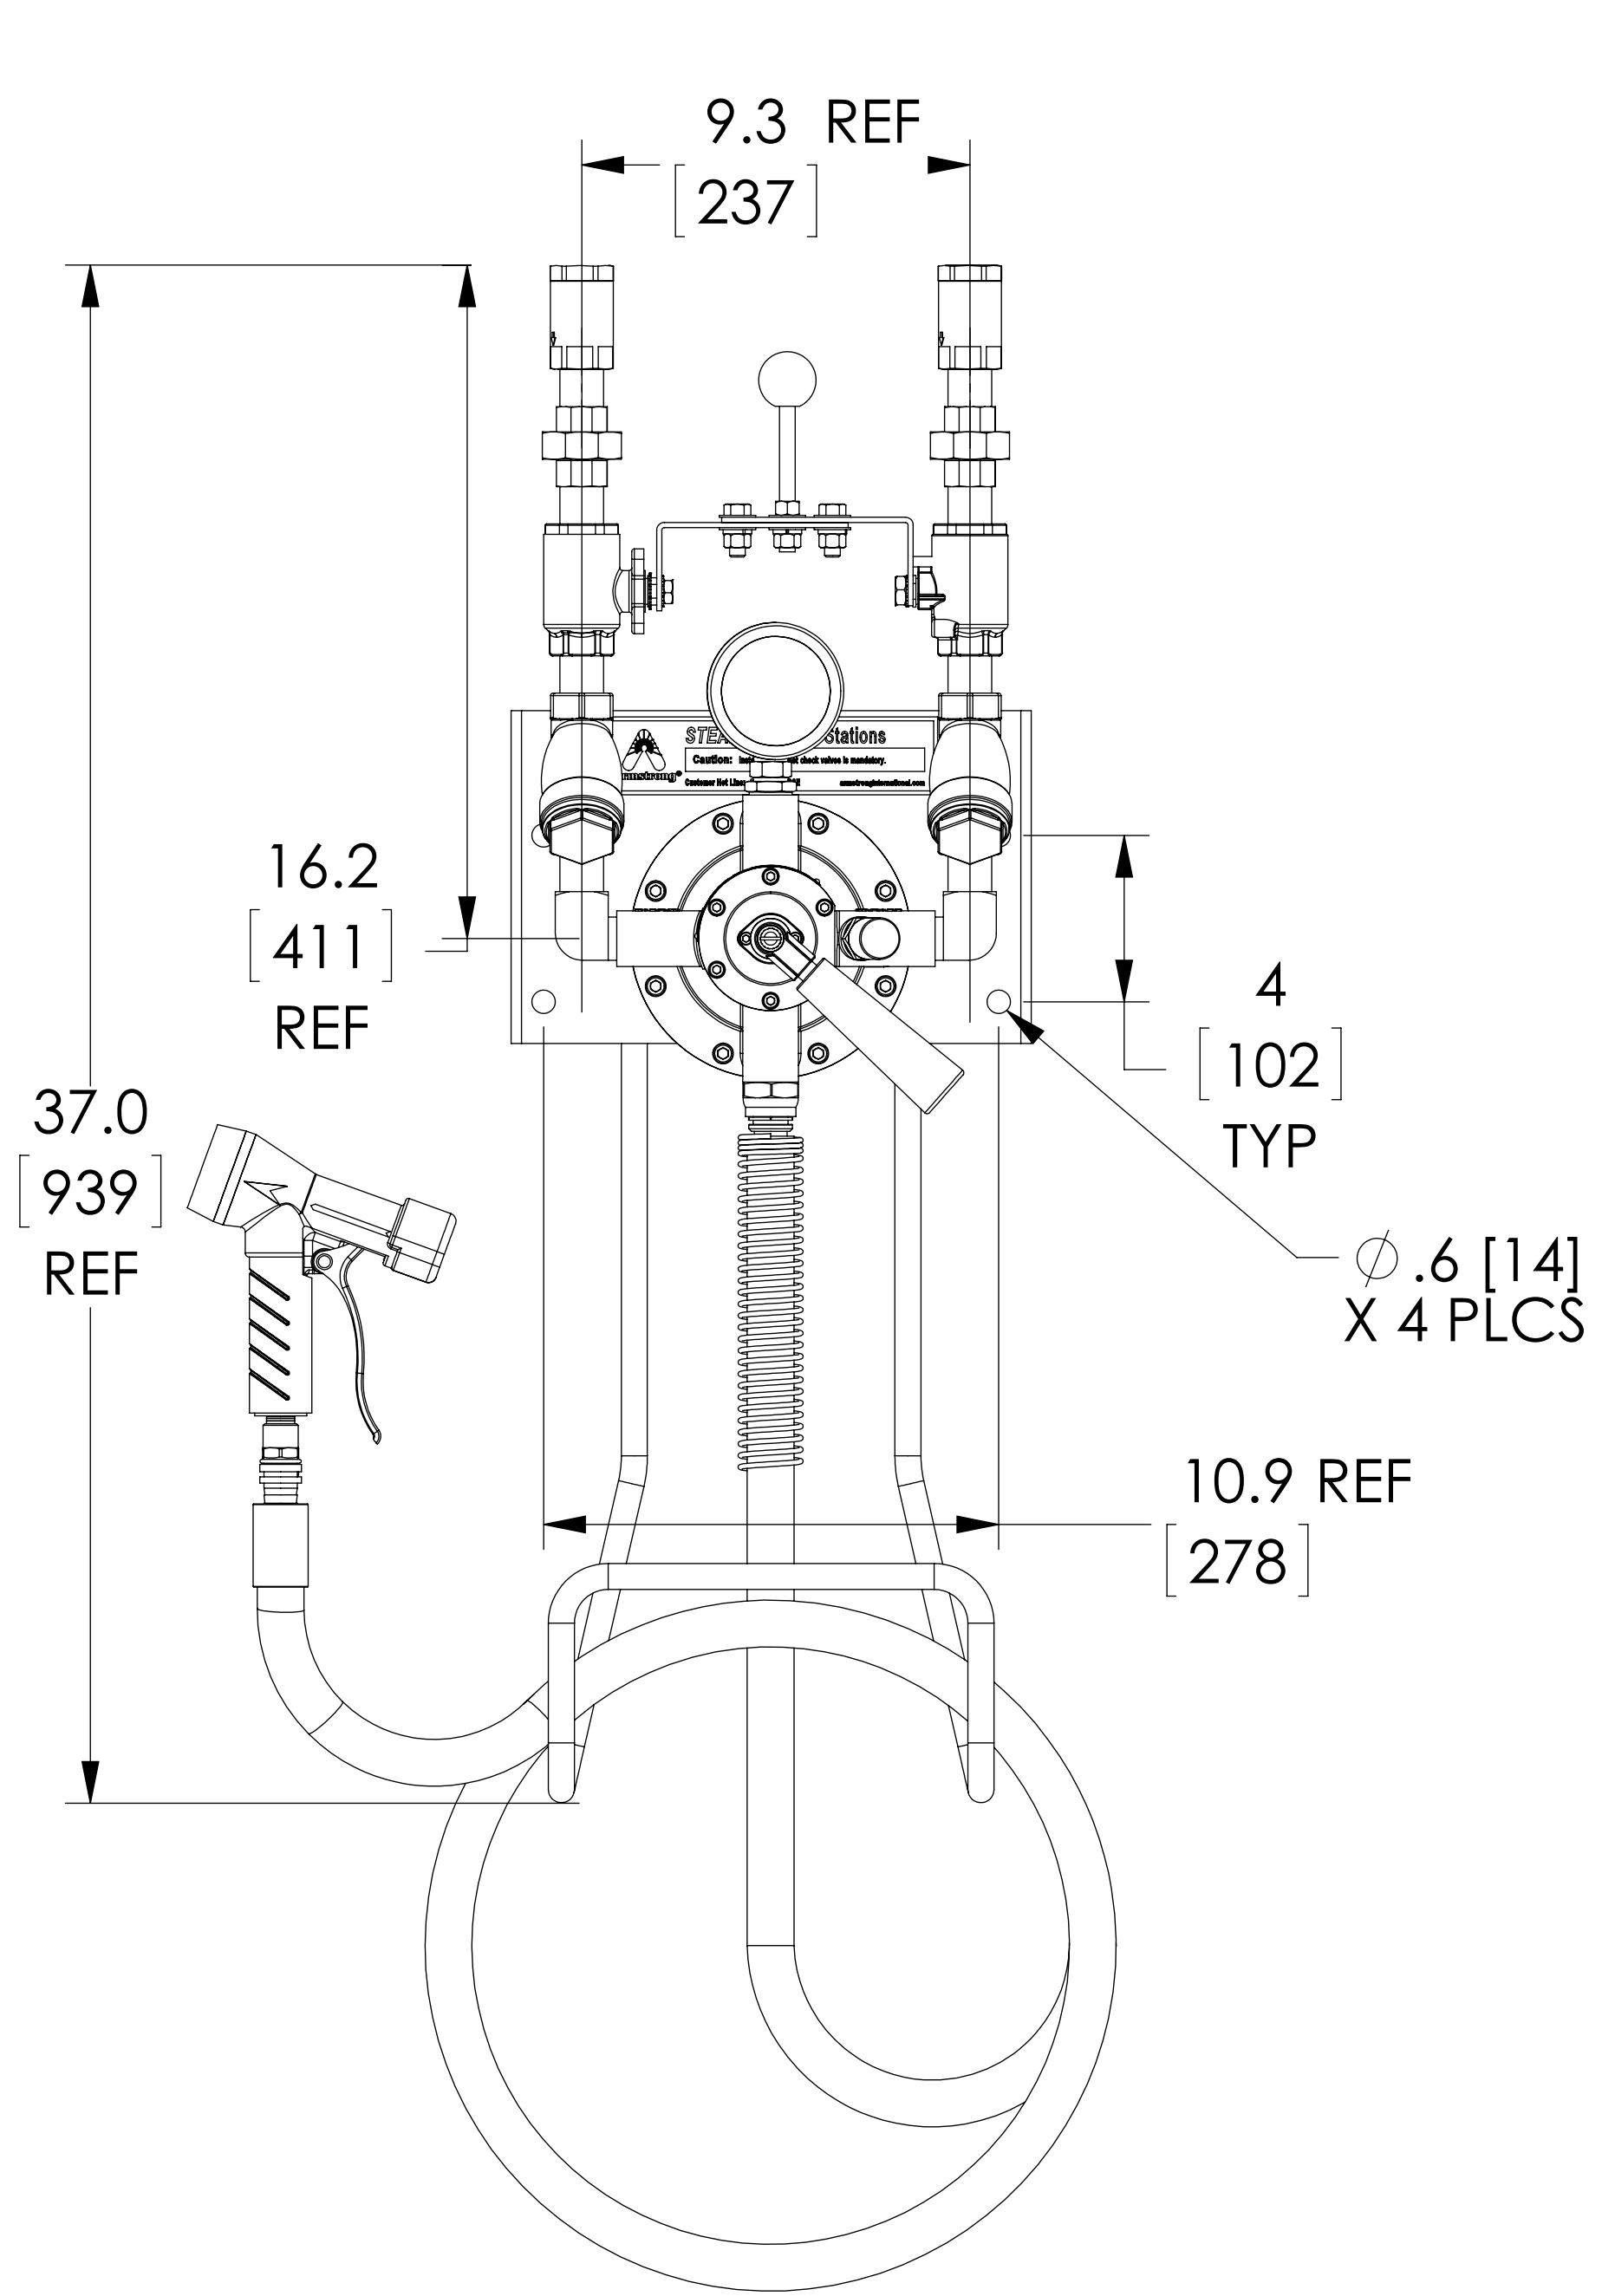

ITEM	MATERIAL
MIXING VALVE BODY	BRASS/STAINLESS STEEL
COMPONENTS	BRASS
BACKPLATE / RACK	STAINLESS STEEL
HOSE	YELLOW (190F [88C])
NOZZLE	BRASS
LOCATION	CONNECTION
STEAM IN CONNECTION	3/4" NPT
WATER IN CONNECTION	3/4" NPT
OUTLET	3/4" NPT

DO NOT SCALE DRAWING TOLERANCES UNLESS OTHERWISE SPECIFIED	
DIMENSIONING ENGLISH [mm]	
FRACTIONAL	± 1/64
ANGULAR:	± 2
DECIMAL	.XXXX ± .0005
	.XXX ± .005
	.XX ± .015
	.X ± .3

	
NAME	DATE
DRAWN	CFG
RELEASED	

<b>ARMSTRONG INTERNATIONAL</b> Copyright © 2010 ARMSTRONG INTERNATIONAL, INC.	
2033P 3/4 NPT BRS PREMIUM W/HOSE RACK 25 FT YEL HOSE 25 FT 038-10 STD	
C-055848	
MATERIAL	SHEET 1 OF 1
REV A	DWG. D16793