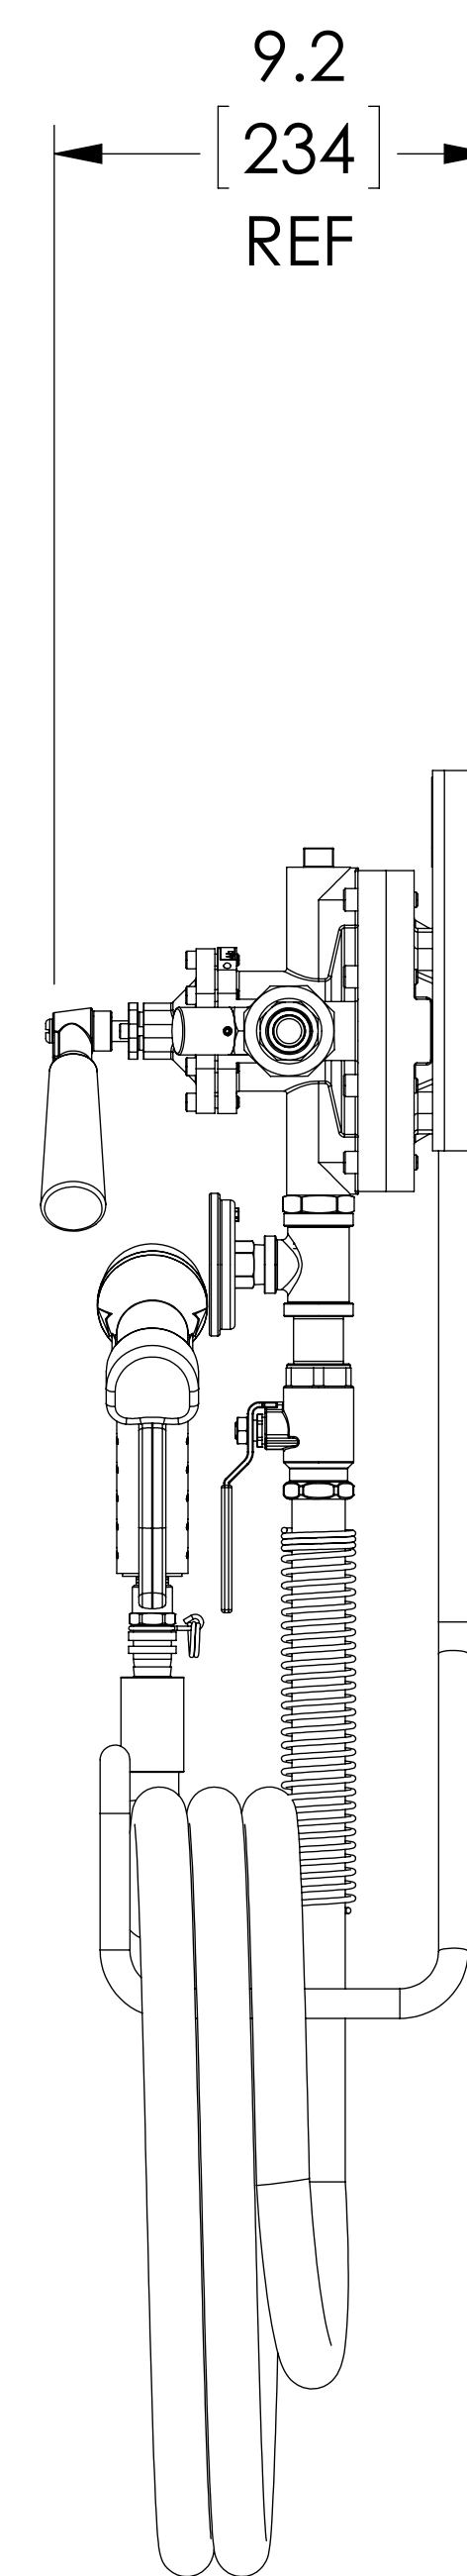

ITEM	MATERIAL
MIXING VALVE BODY	BRASS/STAINLESS STEEL
COMPONENTS	BRASS
BACKPLATE / RACK	STAINLESS STEEL
HOSE	YELLOW (190F [88C])
NOZZLE	BRASS
LOCATION	CONNECTION
STEAM IN CONNECTION	3/4" NPT
WATER IN CONNECTION	3/4" NPT
OUTLET	3/4" NPT

DO NOT SCALE DRAWING	
TOLERANCES UNLESS OTHERWISE SPECIFIED	
DIMENSIONING ENGLISH [mm]	
FRACTIONAL	± 1/64
ANGULAR	± 2
DECIMAL	.XXXX ± .0005
	.XXX ± .005
	.XX ± .015
	.X ± .03

**Armstrong**<sup>®</sup>

	NAME	DATE
DRAWN	CFG	
RELEASED		

**ARMSTRONG INTERNATIONAL**  
Copyright © 2010 ARMSTRONG INTERNATIONAL, INC.

2033 3/4 NPT BRS STANDARD W/HOSE  
RACK 50 FT YEL HOSE 50 FT 038-10 STD

C-055844

MATERIAL	SHEET 1 OF 1
REV A	DWG. D16947