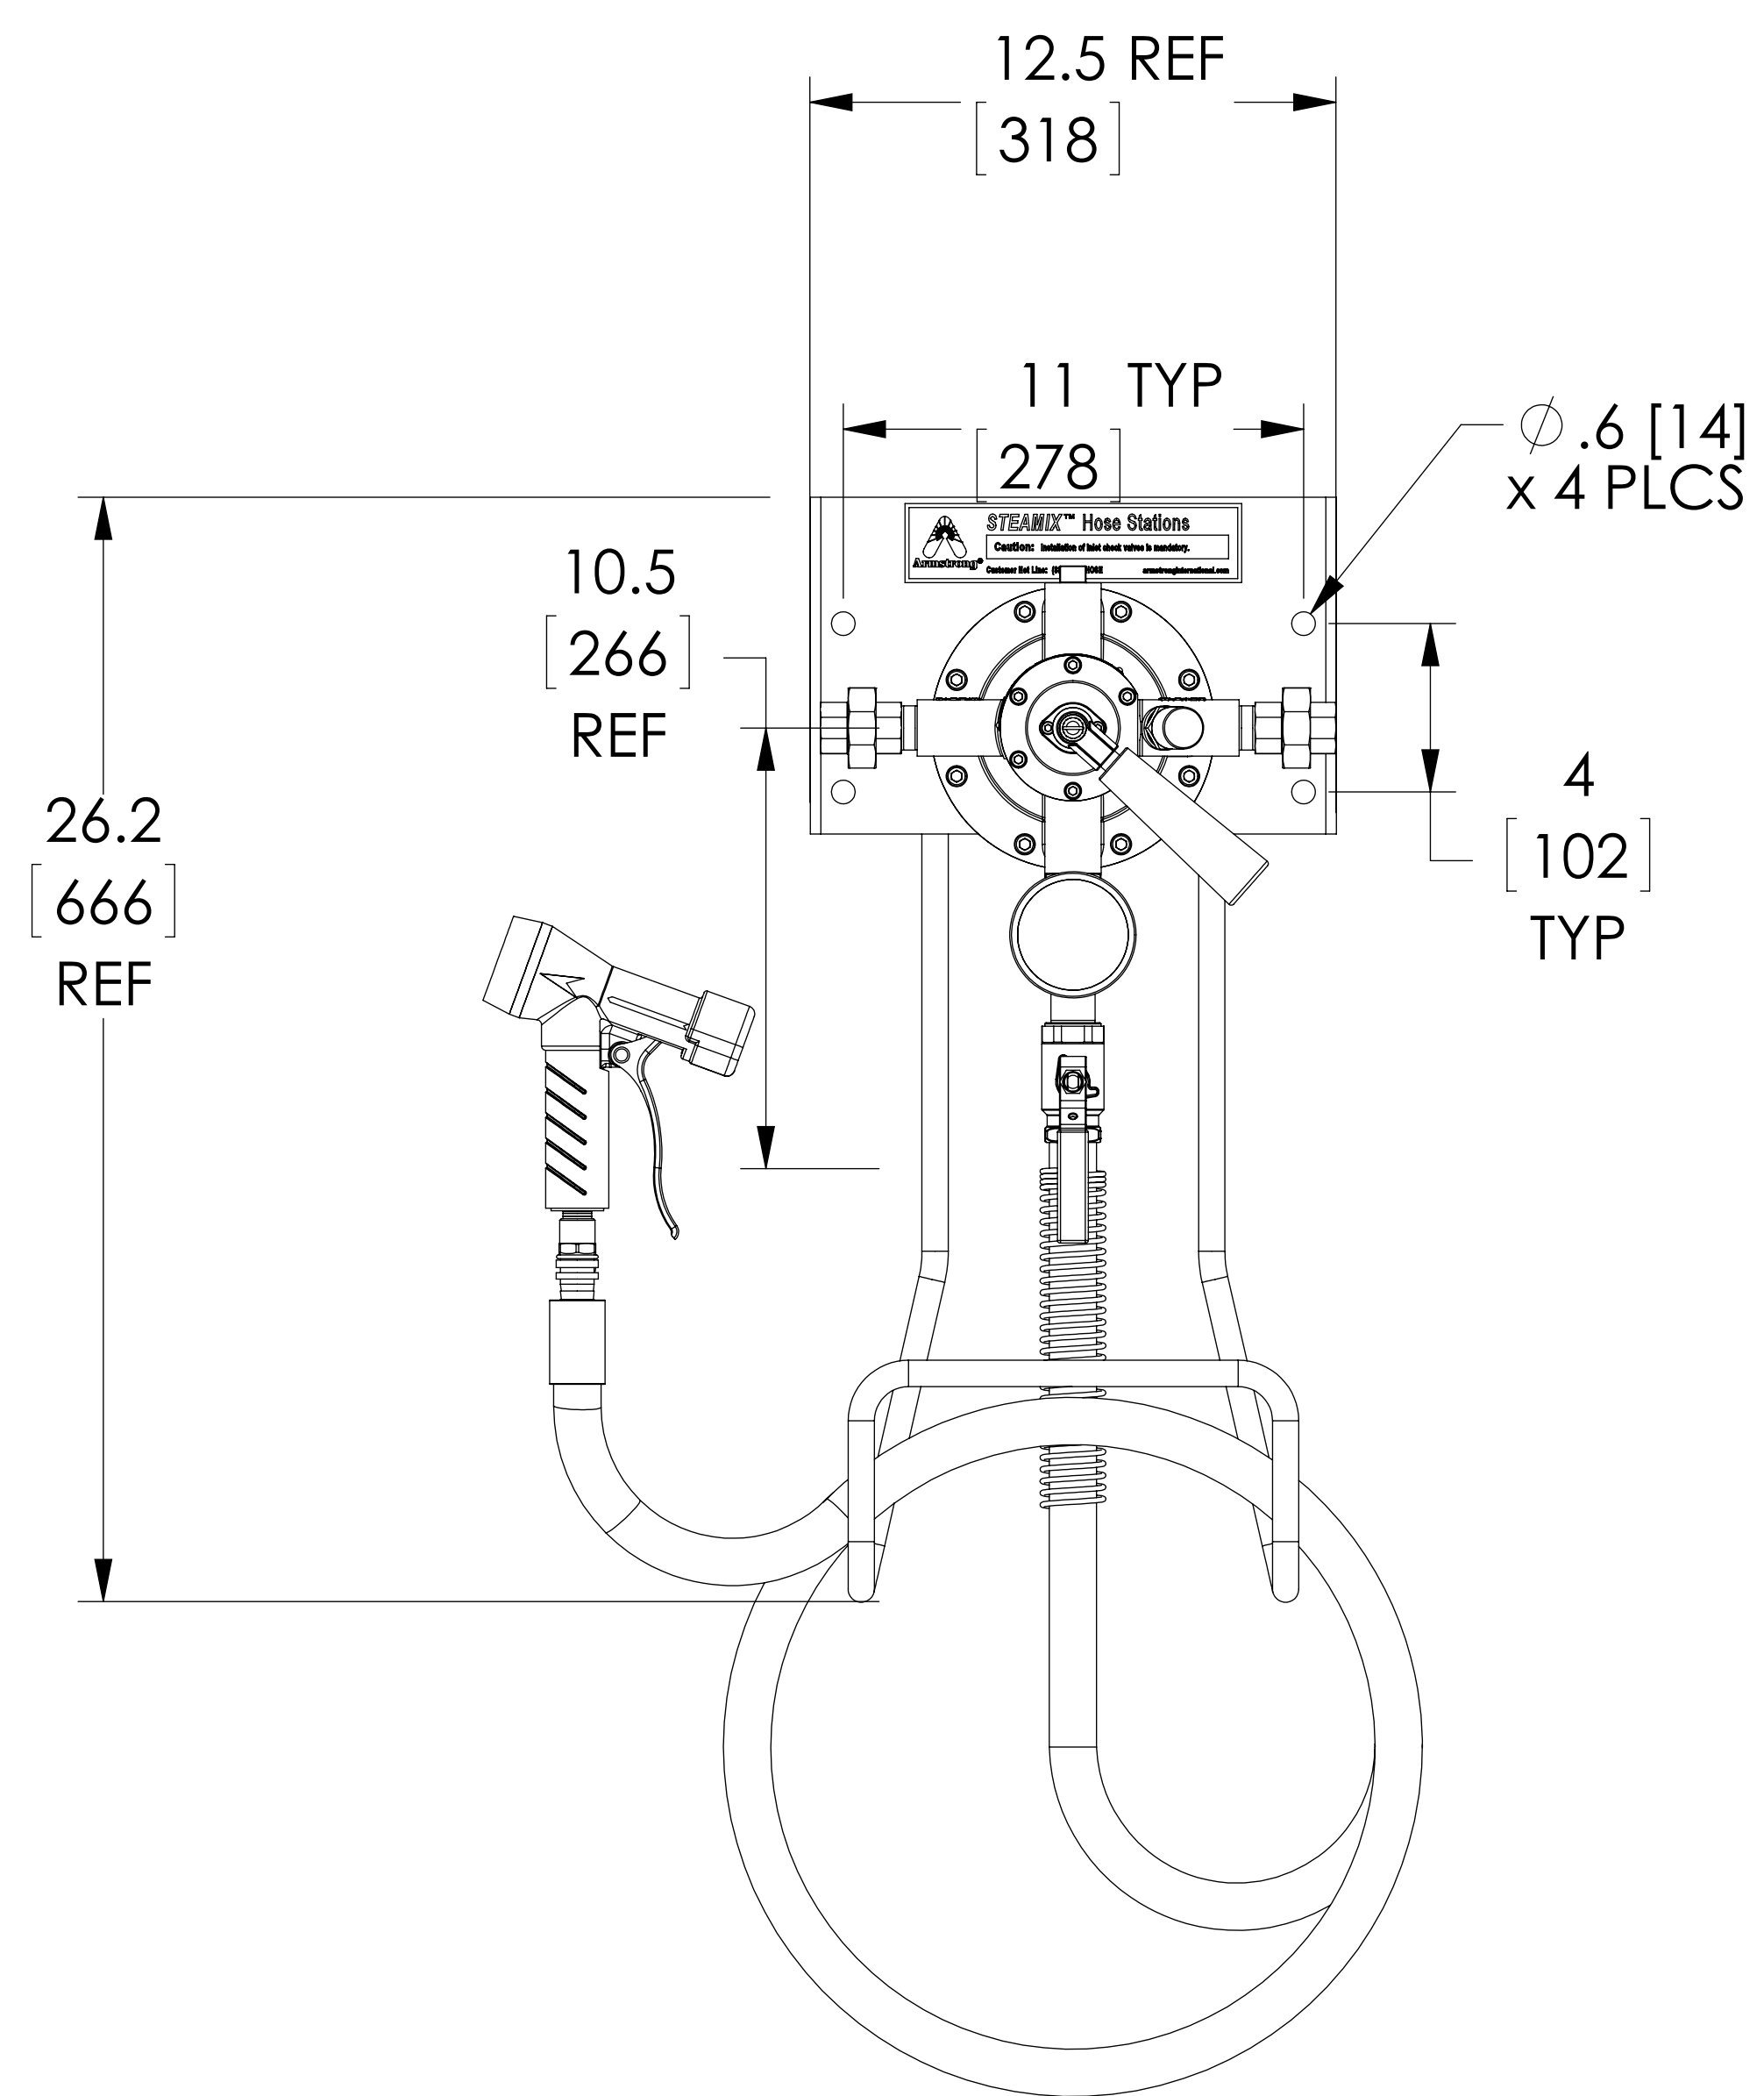

ITEM	MATERIAL
MIXING VALVE BODY	BRASS/STAINLESS STEEL
COMPONENTS	BRASS
BACKPLATE / RACK	STAINLESS STEEL
HOSE	YELLOW (190F [88C])
NOZZLE	BRASS
LOCATION	CONNECTION
STEAM IN CONNECTION	3/4" NPT
WATER IN CONNECTION	3/4" NPT
OUTLET	3/4" NPT

DO NOT SCALE DRAWING	
TOLERANCES UNLESS OTHERWISE SPECIFIED	
DIMENSIONING ENGLISH [mm]	
FRACTIONAL	± 1/64
ANGULAR	± 2
DECIMAL	.XXXX ± .0005
	.XXX ± .005
	.XX ± .015
	.X ± .03

**Armstrong**<sup>®</sup>

	NAME	DATE
DRAWN	CFG	
RELEASED		

**ARMSTRONG INTERNATIONAL**  
Copyright © 2010 ARMSTRONG INTERNATIONAL, INC.

2033 3/4 NPT BRS STANDARD W/HOSE  
RACK 50 FT YEL HOSE 50 FT 038-10 STD

C-055844

MATERIAL	SHEET 1 OF 1
REV A	DWG. D16947