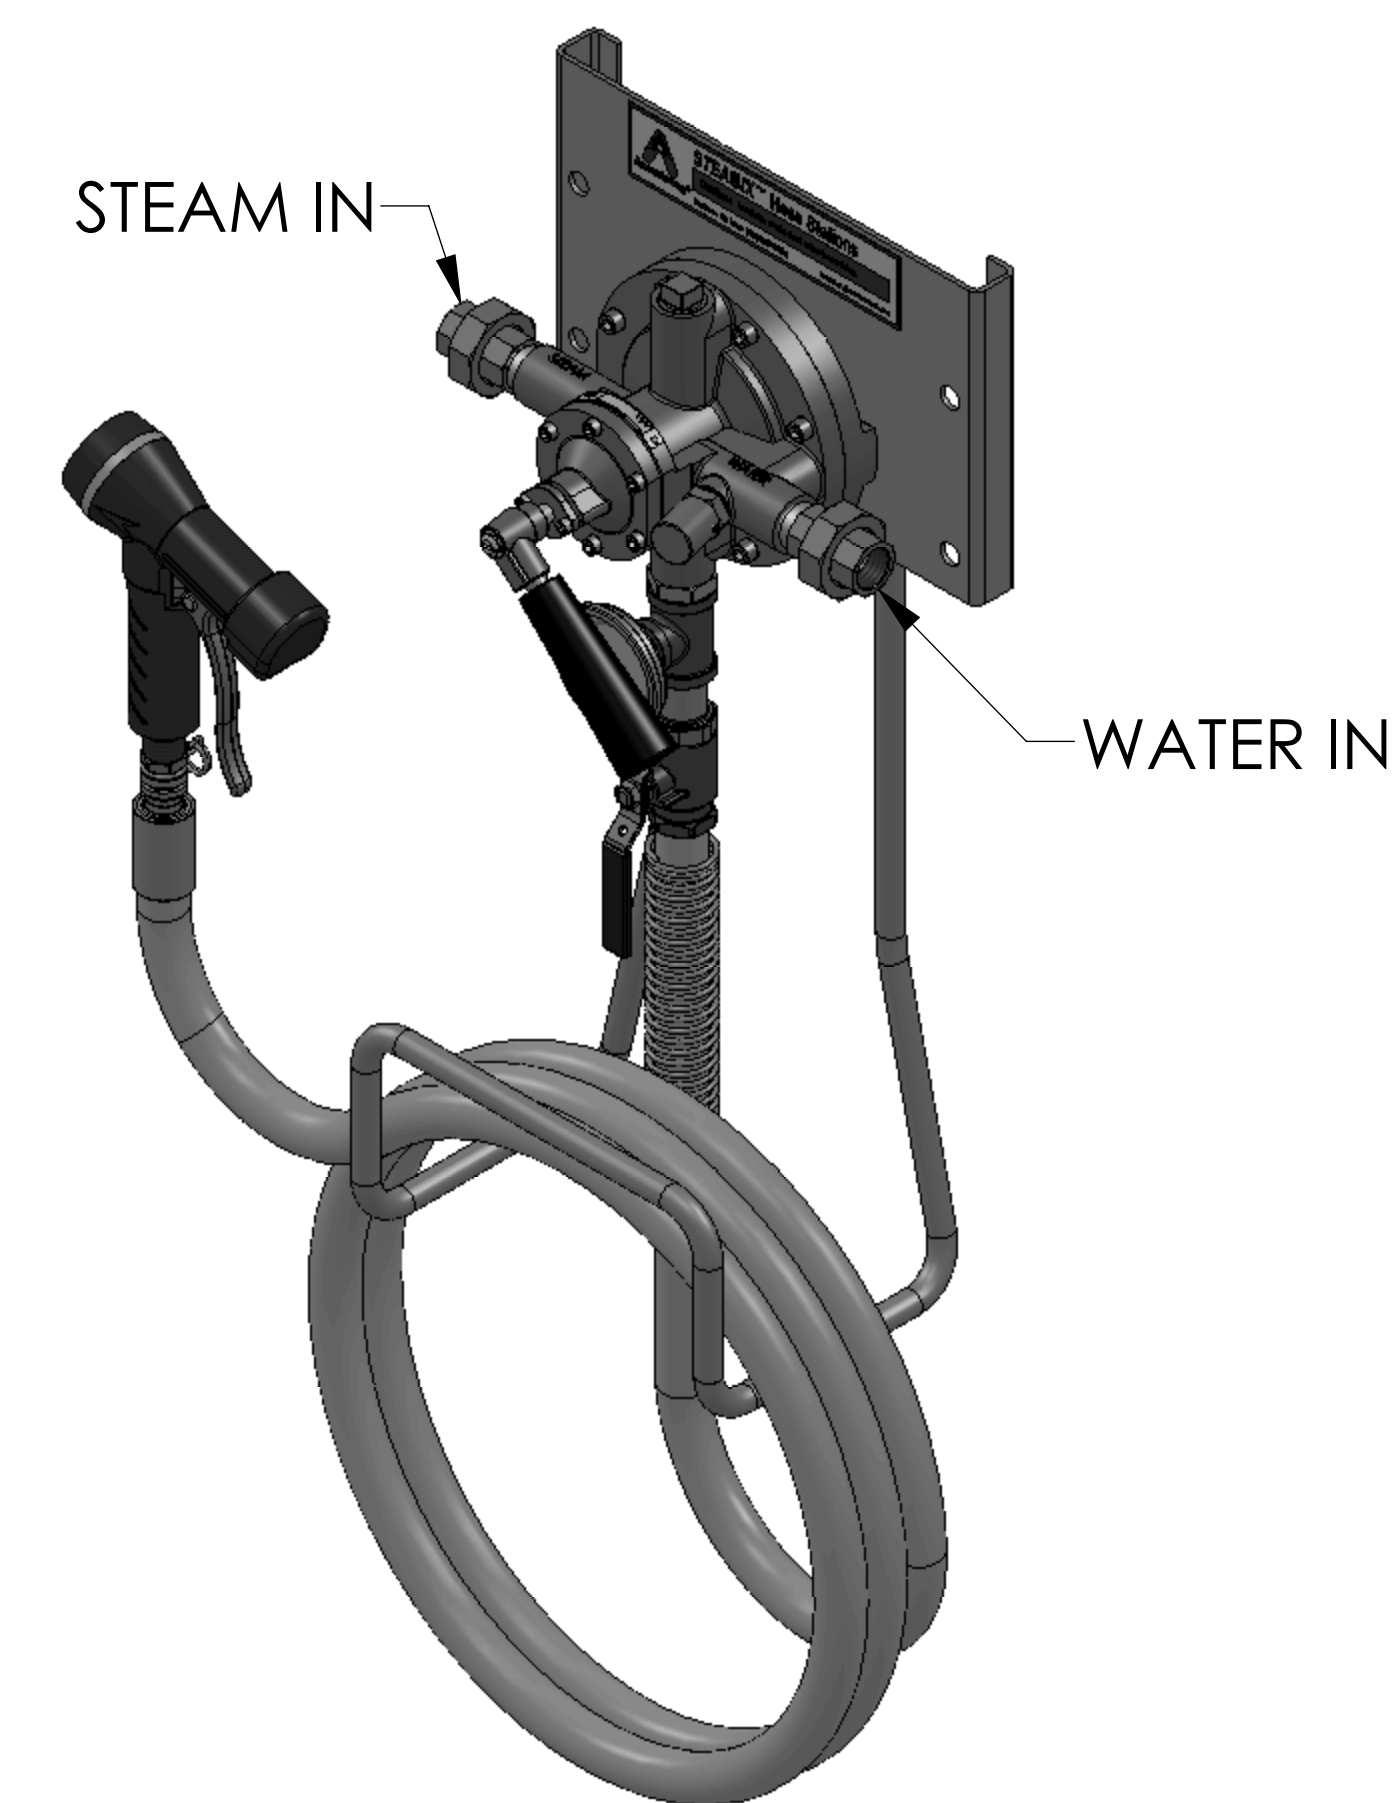

ITEM	MATERIAL
MIXING VALVE BODY	BRASS/STAINLESS STEEL
COMPONENTS	BRASS
BACKPLATE / RACK	STAINLESS STEEL
HOSE	YELLOW (190F [88C])
NOZZLE	BRASS
LOCATION	CONNECTION
STEAM IN CONNECTION	3/4" NPT
WATER IN CONNECTION	3/4" NPT
OUTLET	3/4" NPT