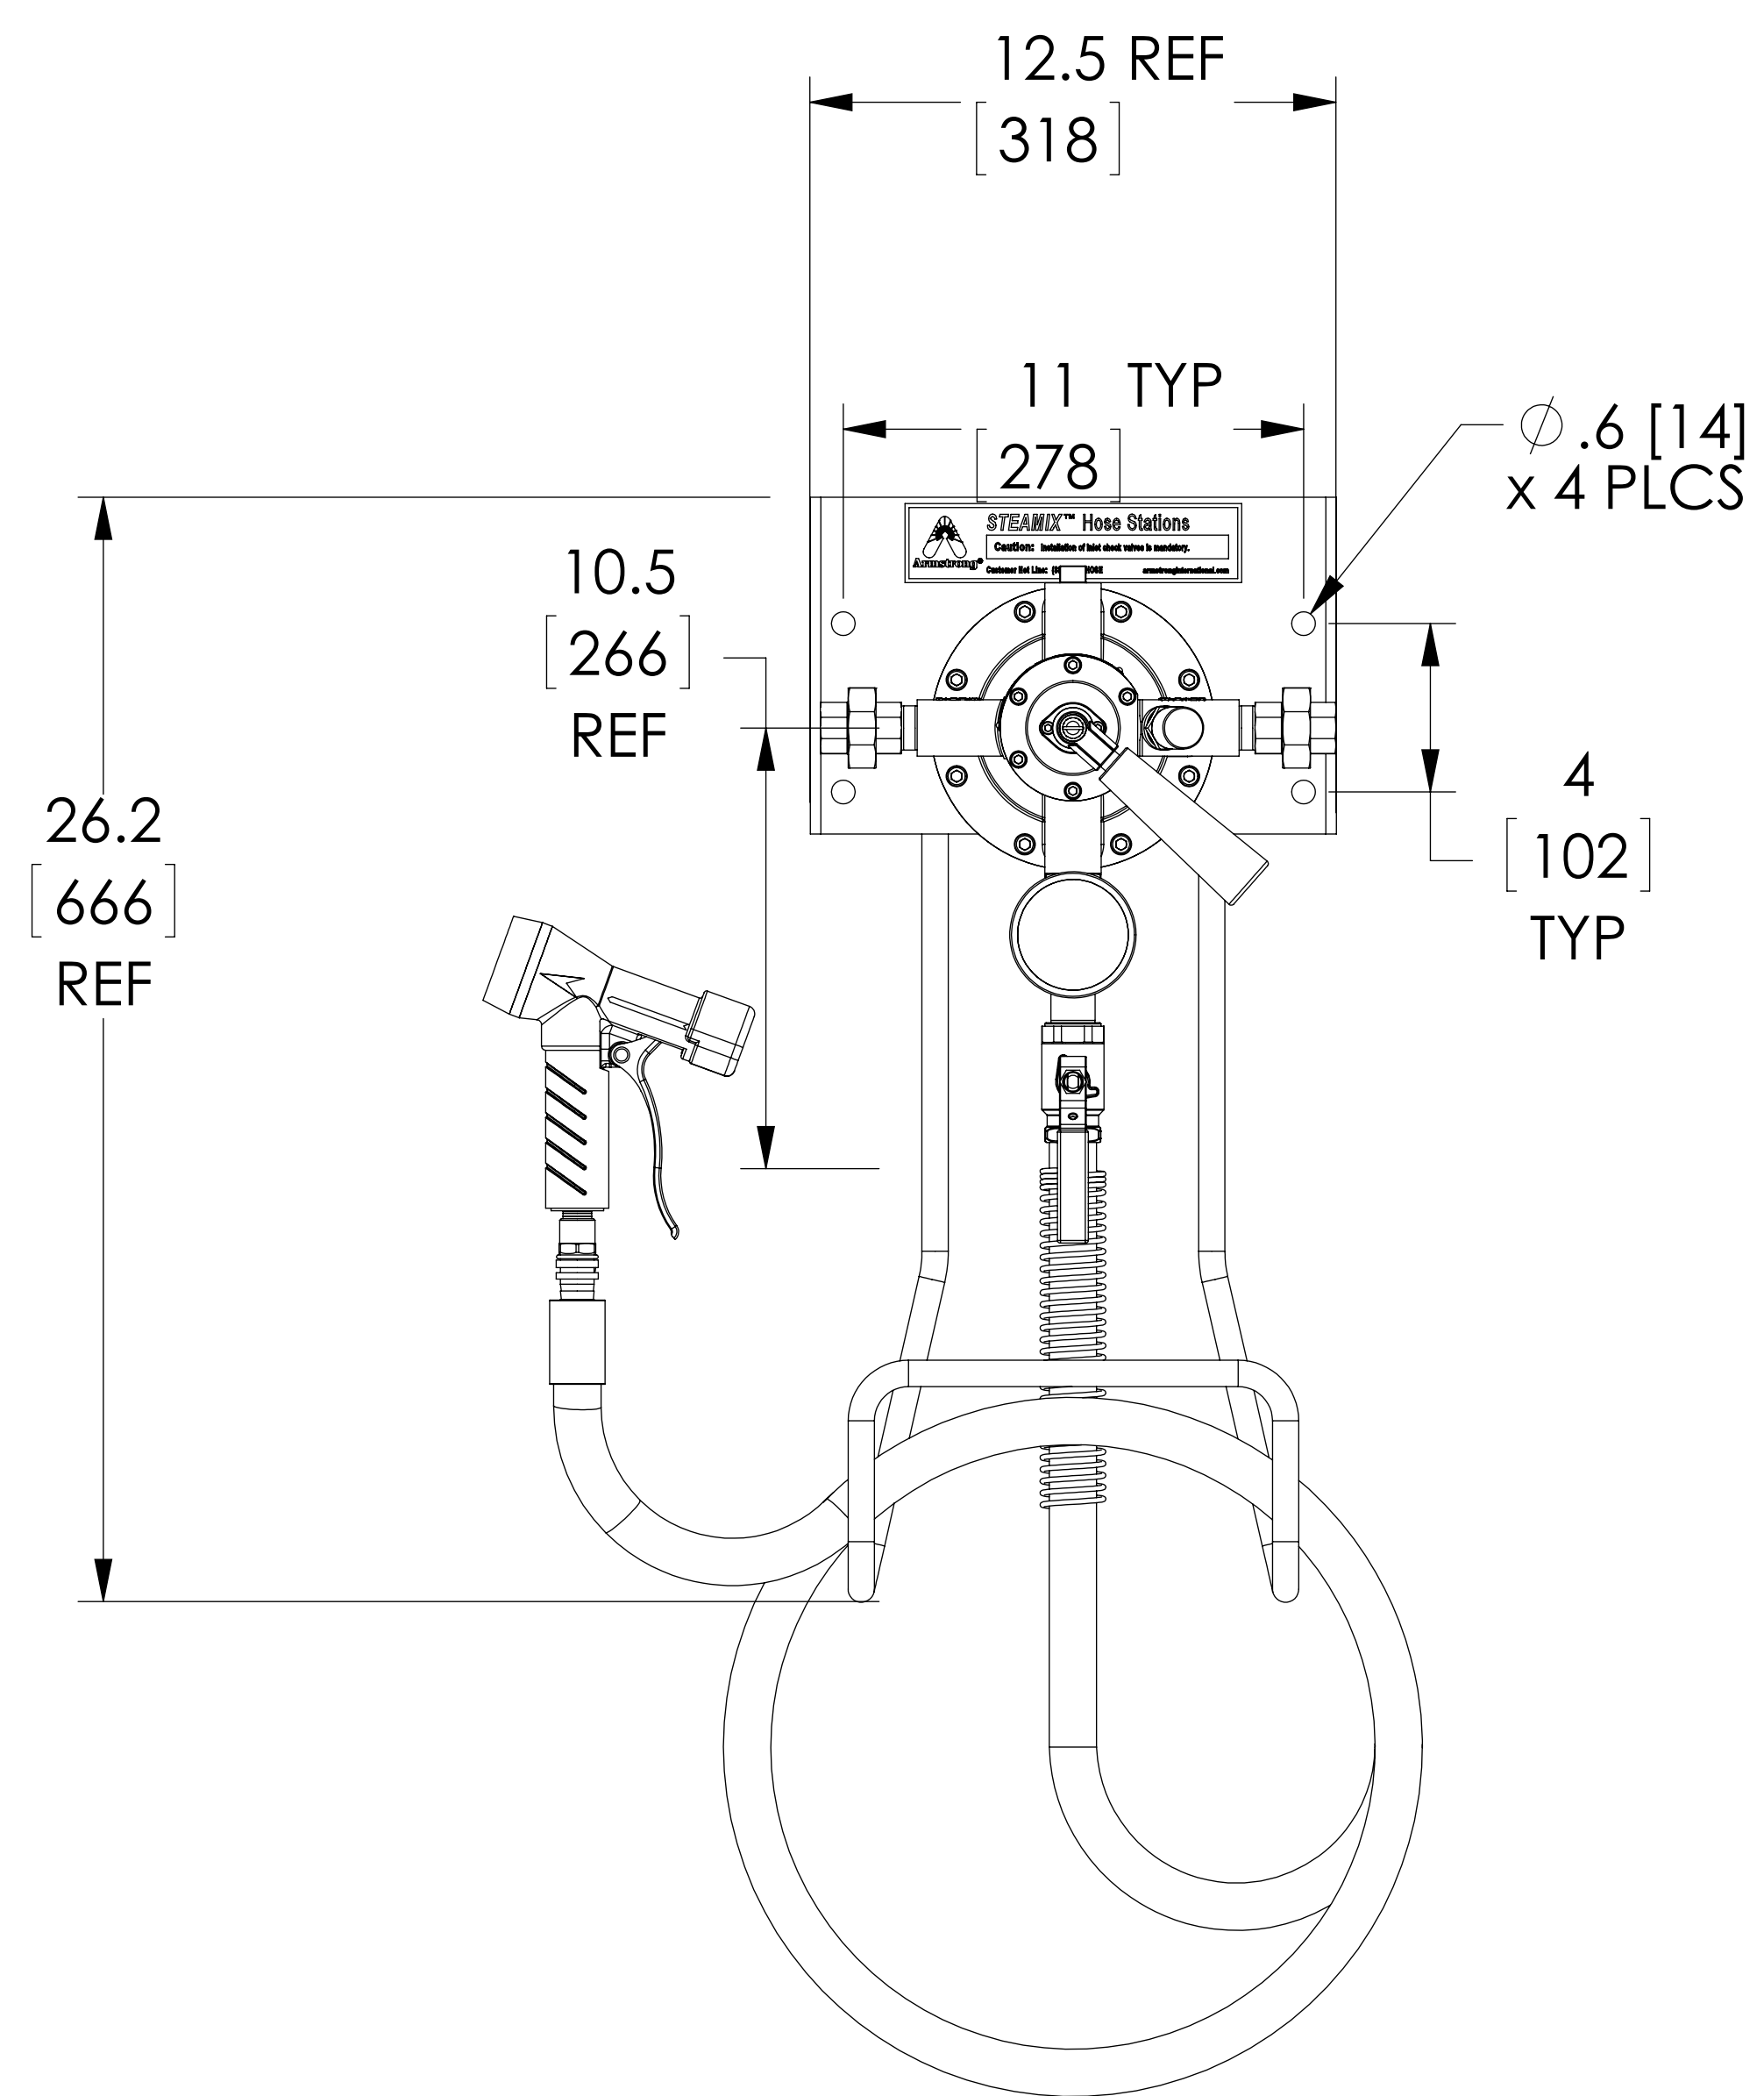

ITEM	MATERIAL
MIXING VALVE BODY	BRASS/STAINLESS STEEL
COMPONENTS	BRASS
BACKPLATE / RACK	STAINLESS STEEL
HOSE	YELLOW (190F [88C])
NOZZLE	BRASS
LOCATION	CONNECTION
STEAM IN CONNECTION	3/4" NPT
WATER IN CONNECTION	3/4" NPT
OUTLET	3/4" NPT

DO NOT SCALE DRAWING	
TOLERANCES UNLESS OTHERWISE SPECIFIED	
DIMENSIONING ENGLISH [mm]	
FRACTIONAL	± 1/64
ANGULAR	± 2
DECIMAL	.XXXX ± .0005
	.XXX ± .005
	.XX ± .015
	.X ± .03

Armstrong®

	NAME	DATE
DRAWN	CFG	
RELEASED		

ARMSTRONG INTERNATIONAL
Copyright © 2010 ARMSTRONG INTERNATIONAL, INC.

2033 3/4 NPT BRS STANDARD W/HOSE
RACK 25 FT YEL HOSE 25 FT 038-10 STD

C-055843

MATERIAL	SHEET 1 OF 1
REV A	DWG. D16946