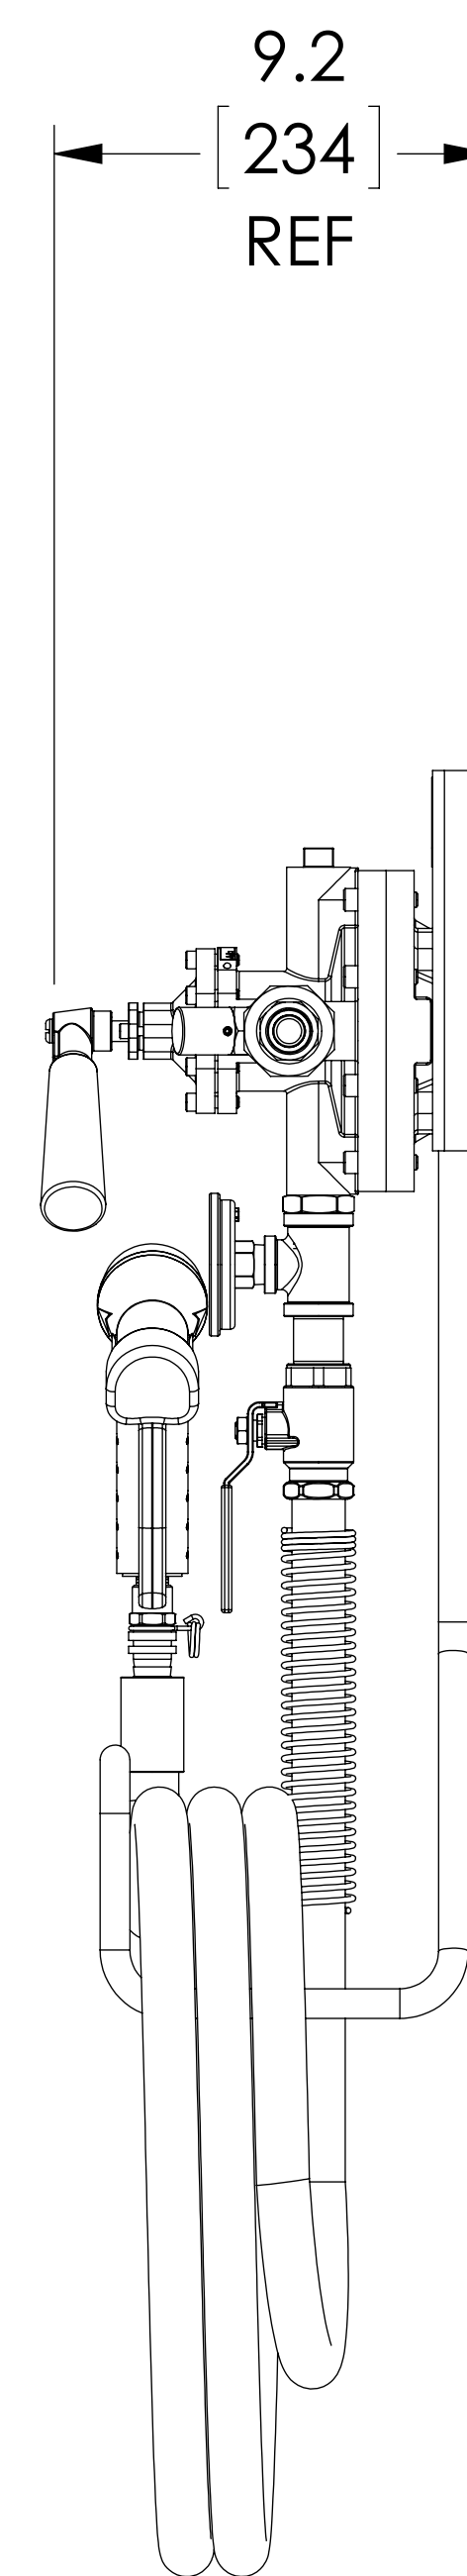

ITEM	MATERIAL
MIXING VALVE BODY	BRASS/STAINLESS STEEL
COMPONENTS	BRASS
BACKPLATE / RACK	STAINLESS STEEL
HOSE	YELLOW (190F [88C])
NOZZLE	BRASS
LOCATION	CONNECTION
STEAM IN CONNECTION	3/4" NPT
WATER IN CONNECTION	3/4" NPT
OUTLET	3/4" NPT

DO NOT SCALE DRAWING	
TOLERANCES UNLESS OTHERWISE SPECIFIED	
DIMENSIONING ENGLISH [mm]	
FRACTIONAL	± 1/64
ANGULAR	± 2
DECIMAL	.XXXX ± .0005
	.XXX ± .005
	.XX ± .015
	.X ± .03

Armstrong®

	NAME	DATE
DRAWN	CFG	
RELEASED		

ARMSTRONG INTERNATIONAL
Copyright © 2010 ARMSTRONG INTERNATIONAL, INC.

2033 3/4 NPT BRS STANDARD W/HOSE
RACK 25 FT YEL HOSE 25 FT 038-10 STD

C-055843

MATERIAL	SHEET 1 OF 1
REV A	DWG. D16946